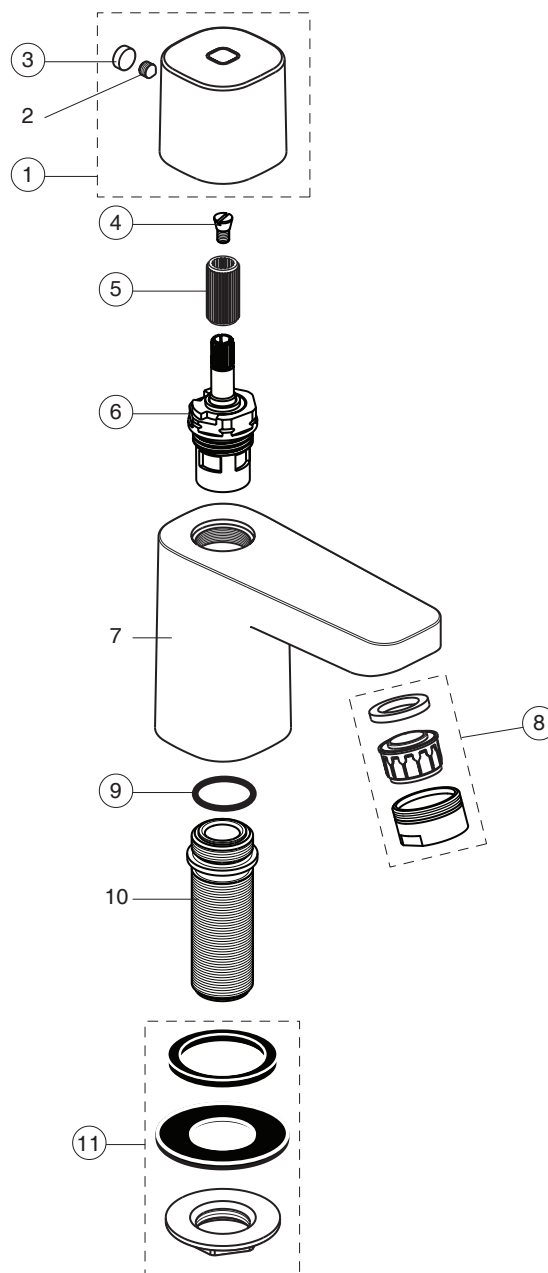

CERAPLAN III

B0734AA

Pos.	Signify	Spare parts-Nr.	Quantity	Pos.	Signify	Spare parts-Nr.	Quantity
1	Handle,w/logo	B961156AA	1 Pcs.				
2	Screw M5x6		1 Pcs.				
3	Rubber cap Ø8.1x3	B960583NU	1 Pcs.				
4	Screw M4	A961337NU	1 Pcs.				
5	Griff-insert	A963196NU	2 Pcs.				
6	Ceramic disc G1/2 90°left opened	E960583NU	1 Pcs.				
7	Body pillar tap		1 Pcs.				
8	Casc.perlator M24x1-A	A960321AA	1 Pcs.				
9	O-Ring Ø18.2x1.7	A961640NU	2 Pcs.				
10	Connector G1/2xG1/2		1 Pcs.				
11	Connecting group	B961155NU	1 Set				