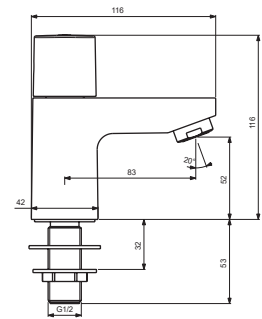

CERAPLAN III

B0734AA

Pos.	Signify	Spare parts-Nr.	Quantity	Pos.	Signify	Spare parts-Nr.	Quantity
1	Handle,w/logo	B961156AA	1 Pcs.				
2	Screw M5x6		1 Pcs.				
3	Rubber cap Ø8.1x3	B960583NU	1 Pcs.				
4	Screw M4	A961337NU	1 Pcs.				
5	Griff-insert	A963196NU	2 Pcs.				
6	Ceramic disc G1/2 90°left opened	E960583NU	1 Pcs.				
7	Body pillar tap		1 Pcs.				
8	Casc.perlator M24x1-A	A960321AA	1 Pcs.				
9	O-Ring Ø18.2x1.7	A961640NU	2 Pcs.				
10	Connector G1/2xG1/2		1 Pcs.				
11	Connecting group	B961155NU	1 Set				