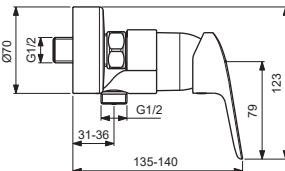

B1720AA
BC956AA

Pos.	Signify	Spare parts-Nr.	Quantity	Pos.	Signify	Spare parts-Nr.	Quantity
1	Lever, w/logo-set	B961375AA	1 Pcs.	14	Escutcheon	B960242AA	1 Pcs.
2	Screw M5x8		1 Pcs.	15	Fiber ring Ø24x15x2		2 Pcs.
3	Cap decorative	B960473AA	1 Pcs.	16	Nipple M19x1.5LH		2 Pcs.
4	Rosette M41x1.5	B961386AA	1 Pcs.	17	O-Ring Ø15.6x1.78		2 Pcs.
5+pos.7	Screw M41x1.5/M46x1.5	B961387NU	1 Pcs.	18	Coupling nut		2 Pcs.
6	Cartridge Ø38mm, w/click	A861156NU*	1 Pcs.	19	Hot limit stop	A861181NU	1 Pcs.
7	Support ring		1 Pcs.				
8	Pin		1 Pcs.				
9	Body shower		1 Pcs.				
10	O-Ring Ø18.2x1.7	A961640NU	2 Pcs.				
11	Nipple M22x1-G1/2	B964675AA	1 Pcs.				
12	Non return valve	B961346NU	1 Pcs.				
		A960453NU**	1 Pcs.				
13	S-connections		2 Pcs.				

*Universal set (not all parts needed)

** for BC956AA