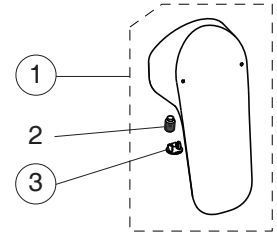

B1720AA
BC956AA

Pos.	Signify	Spare parts-Nr.	Quantity	Pos.	Signify	Spare parts-Nr.	Quantity
1	Lever, w/logo-set	B961375AA	1 Pcs.	14	Escutcheon	B960242AA	1 Pcs.
2	Screw M5x8		1 Pcs.	15	Fiber ring Ø24x15x2		2 Pcs.
3	Cap decorative	B960473AA	1 Pcs.	16	Nipple M19x1.5LH		2 Pcs.
4	Rosette M41x1.5	B961386AA	1 Pcs.	17	O-Ring Ø15.6x1.78		2 Pcs.
5+pos.7	Screw M41x1.5/M46x1.5	B961387NU	1 Pcs.	18	Coupling nut		2 Pcs.
6	Cartridge Ø38mm, w/click	A861156NU*	1 Pcs.	19	Hot limit stop	A861181NU	1 Pcs.
7	Support ring		1 Pcs.				
8	Pin		1 Pcs.				
9	Body shower		1 Pcs.				
10	O-Ring Ø18.2x1.7	A961640NU	2 Pcs.				
11	Nipple M22x1-G1/2	B964675AA	1 Pcs.				
12	Non return valve	B961346NU	1 Pcs.				
		A960453NU**	1 Pcs.				
13	S-connections		2 Pcs.				

*Universal set (not all parts needed)

** for BC956AA