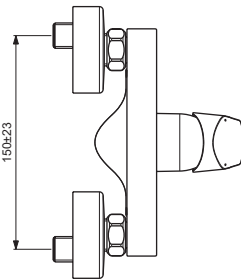

B1720AA
BC956AA

Pos.	Signify	Spare parts-Nr.	Quantity	Pos.	Signify	Spare parts-Nr.	Quantity
1	Lever, w/logo-set	B961375AA	1 Pcs.	14	Escutcheon	B960242AA	1 Pcs.
2	Screw M5x8		1 Pcs.	15	Fiber ring Ø24x15x2		2 Pcs.
3	Cap decorative	B960473AA	1 Pcs.	16	Nipple M19x1.5LH		2 Pcs.
4	Rosette M41x1.5	B961386AA	1 Pcs.	17	O-Ring Ø15.6x1.78		2 Pcs.
5+pos.7	Screw M41x1.5/M46x1.5	B961387NU	1 Pcs.	18	Coupling nut		2 Pcs.
6	Cartridge Ø38mm, w/click	A861156NU*	1 Pcs.	19	Hot limit stop	A861181NU	1 Pcs.
7	Support ring		1 Pcs.				
8	Pin		1 Pcs.				
9	Body shower		1 Pcs.				
10	O-Ring Ø18.2x1.7	A961640NU	2 Pcs.				
11	Nipple M22x1-G1/2	B964675AA	1 Pcs.				
12	Non return valve	B961346NU	1 Pcs.				
		A960453NU**	1 Pcs.				
13	S-connections		2 Pcs.				

*Universal set (not all parts needed)

** for BC956AA