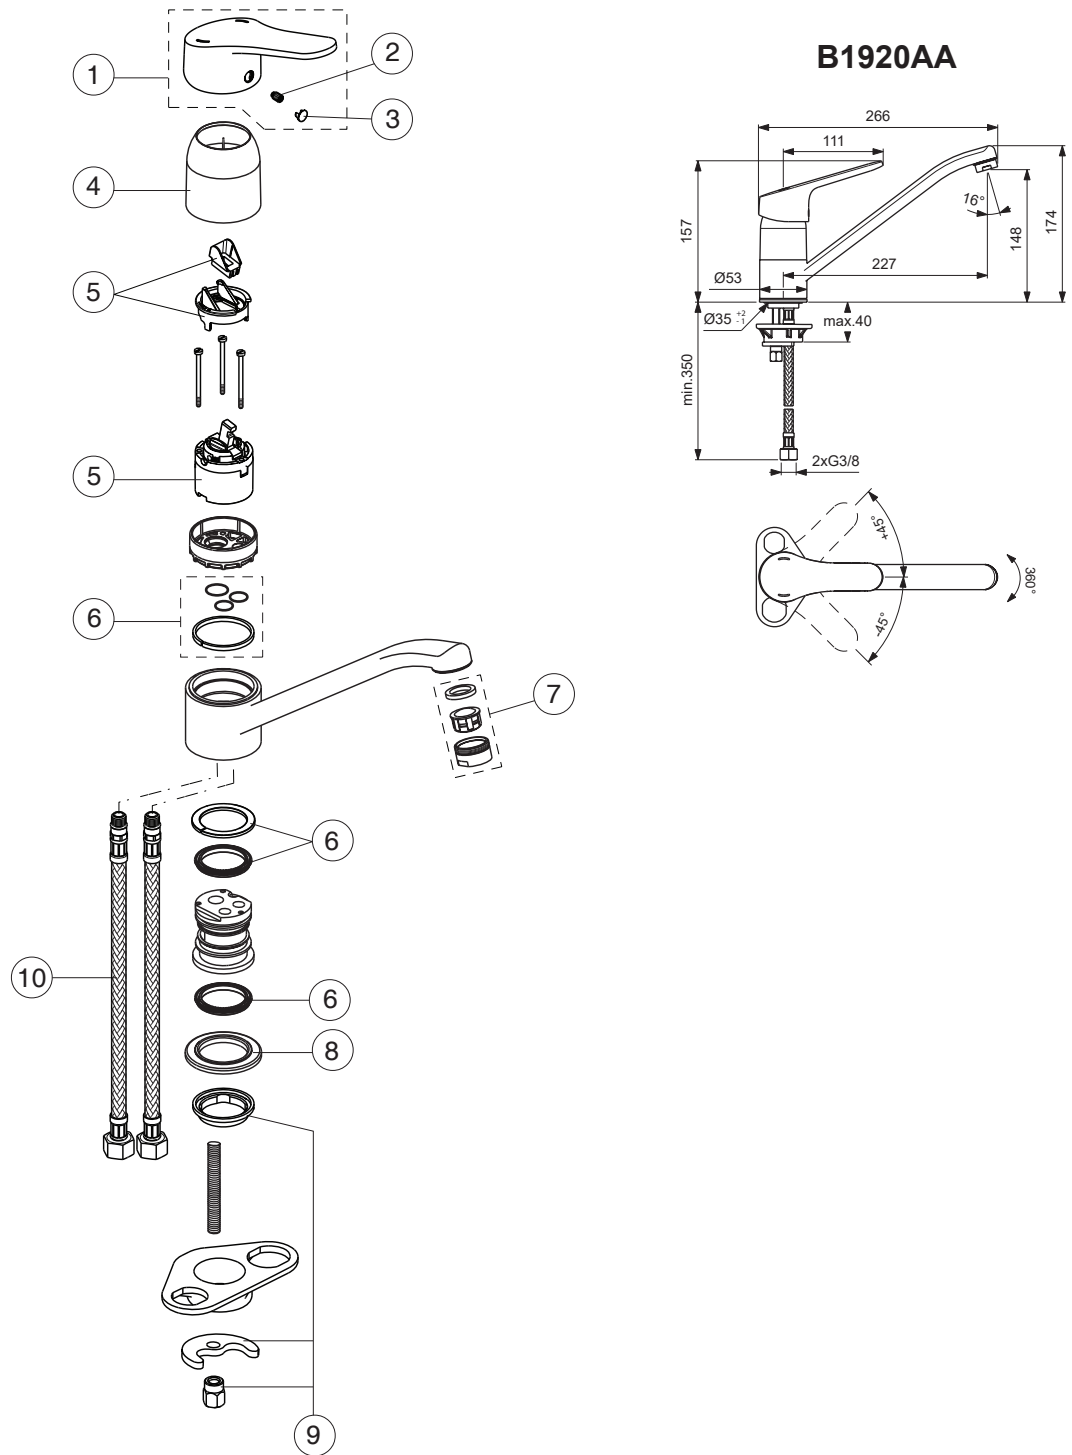

# CERAFORM

Pos.	Signify	Spare parts-Nr.	Quantity	Pos.	Signify	Spare parts-Nr.	Quantity
1	Lever, w/logo-set	B961425AA	1 Pcs.				
2	Screw M5x8	A963309NU	3 Pcs.				
3	Cap decorative	B960473AA	3 Pcs.				
4	Rosette	A964521AA	1 Set				
5	Cartridge Ø40mm high-flow	B960775NU	1 Set				
6	Sealing set	B960784NU	1 Set				
7	Casc. perlator M24x1-B	A960932AA	1 Pcs.				
8	Rosette decorative	B960881AA	1 Set				
9	Connecting set	A964520NU	1 Set				
10	Flex hose G3/8 M10x1/6x10/L445	A963600NU	1 Pcs.				