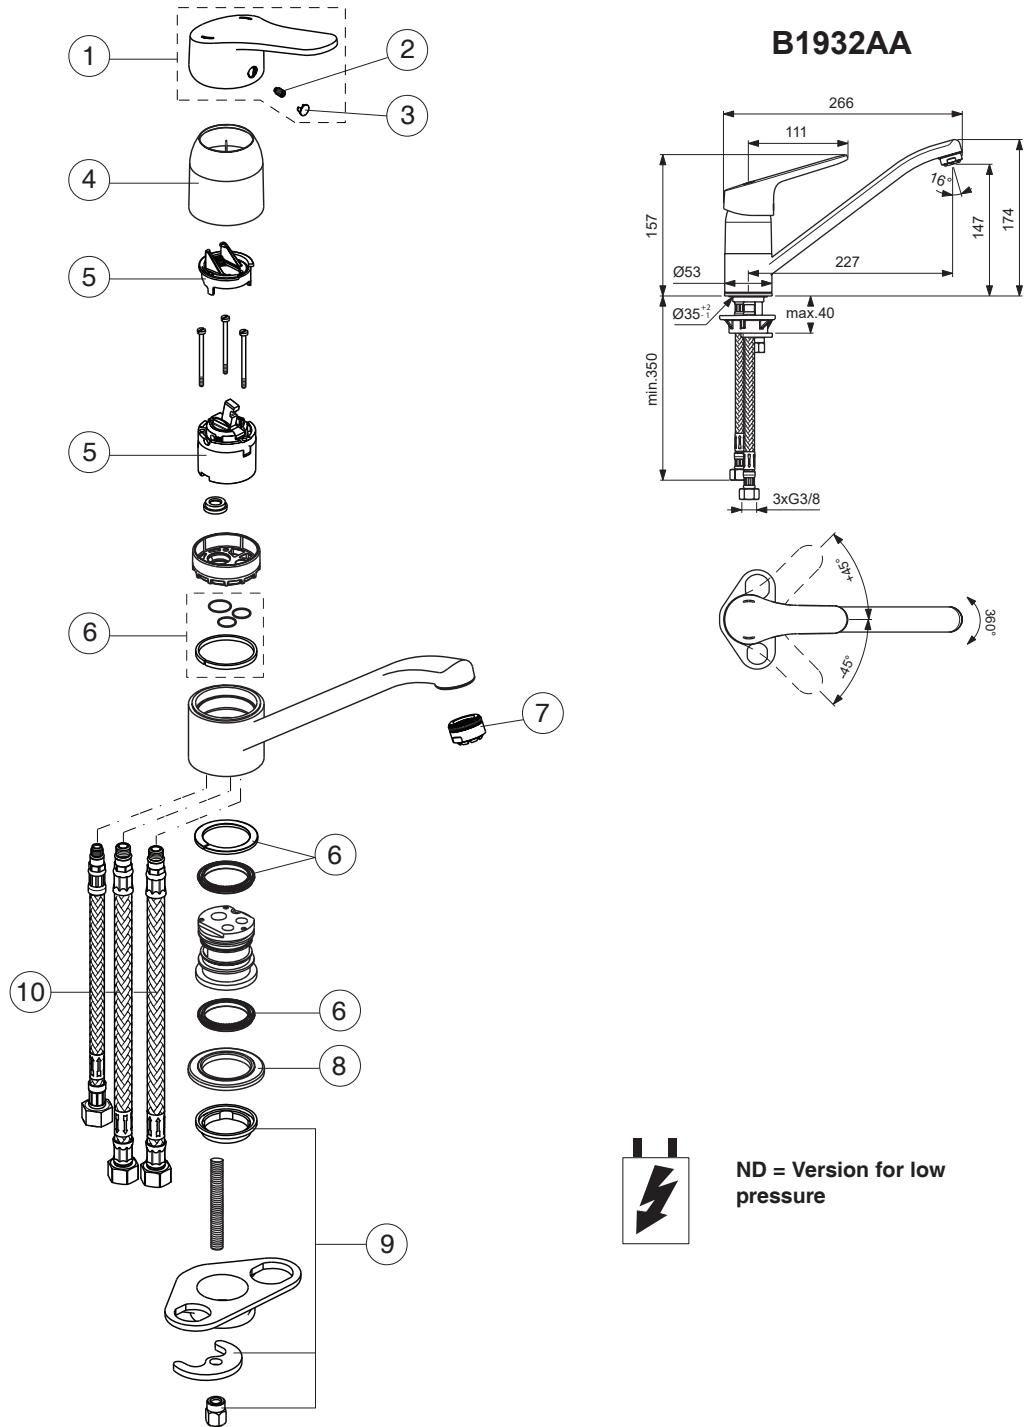

# CERAFORM

**ND = Version for low pressure**

Pos.	Signify	Spare parts-Nr.	Quantity	Pos.	Signify	Spare parts-Nr.	Quantity
1	Lever, w/logo-set	B961425AA	1 Pcs.				
2	Screw M5x8	A963309NU	3 Pcs.				
3	Cap decorative	B960473AA	3 Pcs.				
4	Rosette	A964521AA	1 Set				
5	Cartridge Ø40mm high-flow	B960775NU	1 Set				
6	Sealing set	B960784NU	1 Set				
7	Flow liner M24x1,ND	A960935AA	1 Pcs.				
8	Rosette decorative	B960881AA	1 Set				
9	Connecting set	A964520NU	1 Set				
10	Flex hose G3/8	A963685NU	1 Pcs.				
	M10x1C/8x12/L550						
	Flex pexhose G3/8	A962005NU	1 Pcs.				
	M8x1/L500						