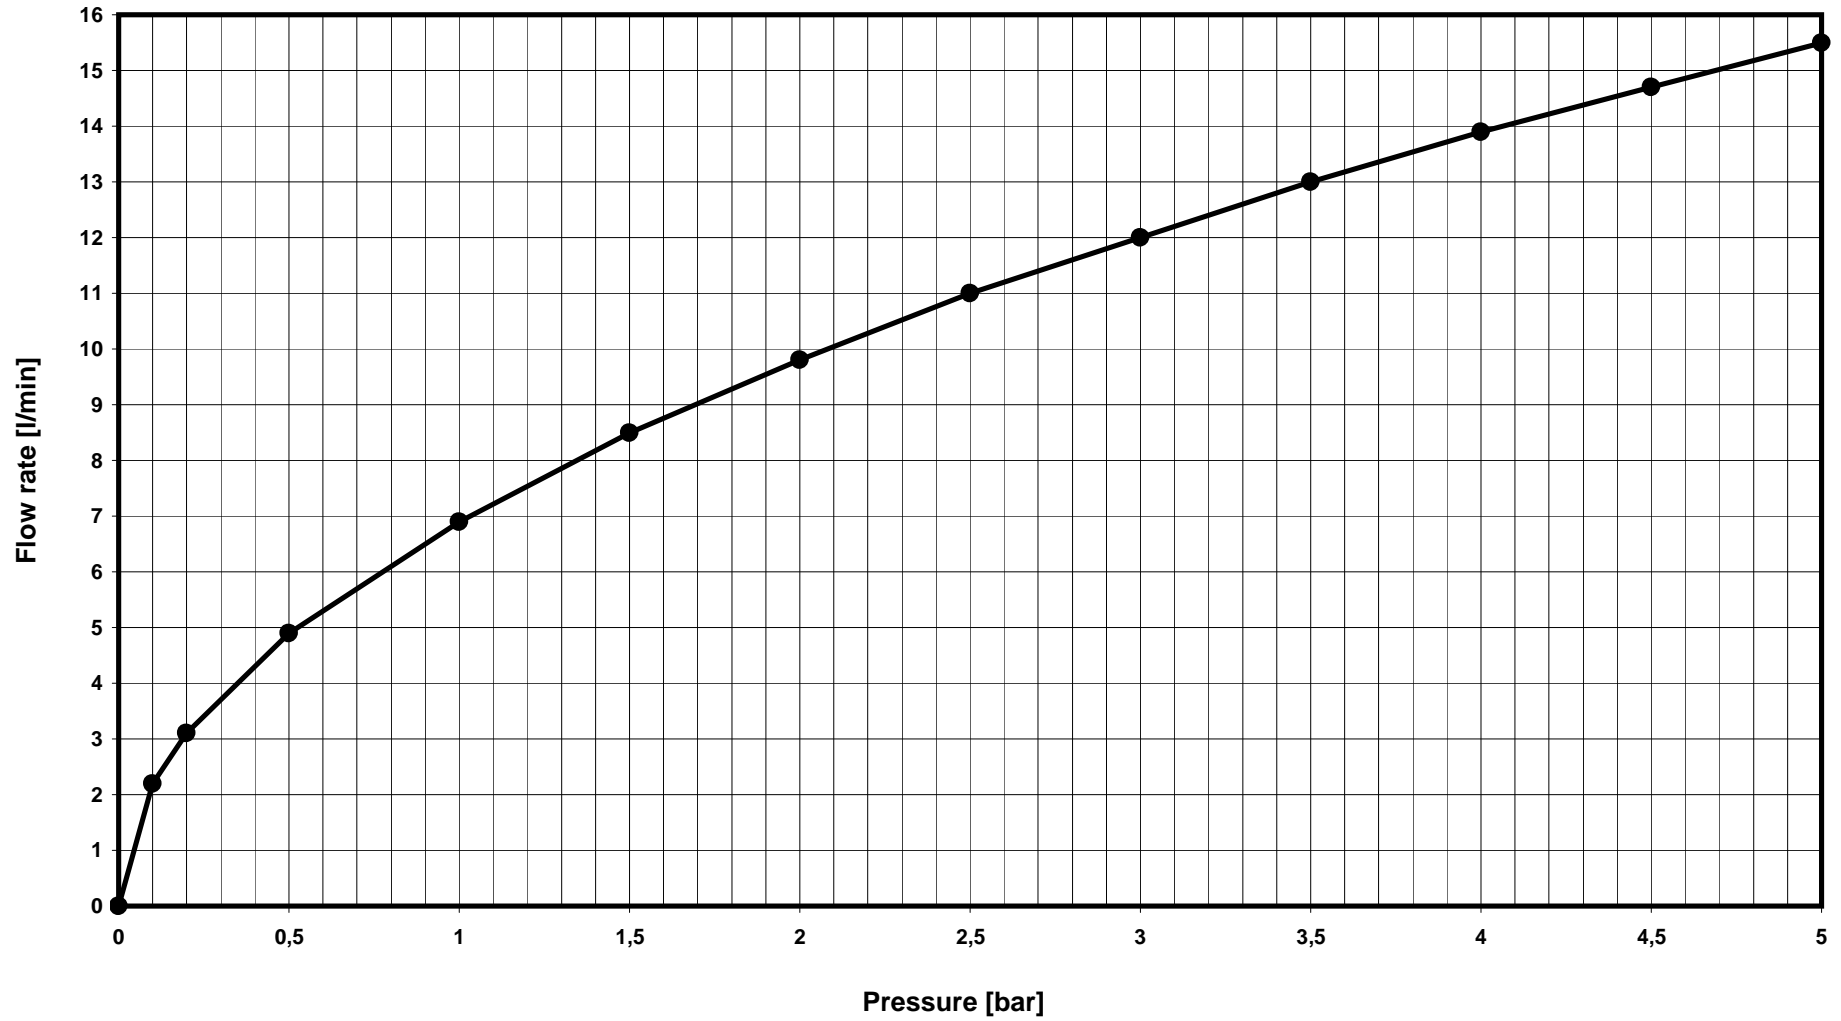

B5347AA Kitcen pull-out spray

—●— Mixed water - series