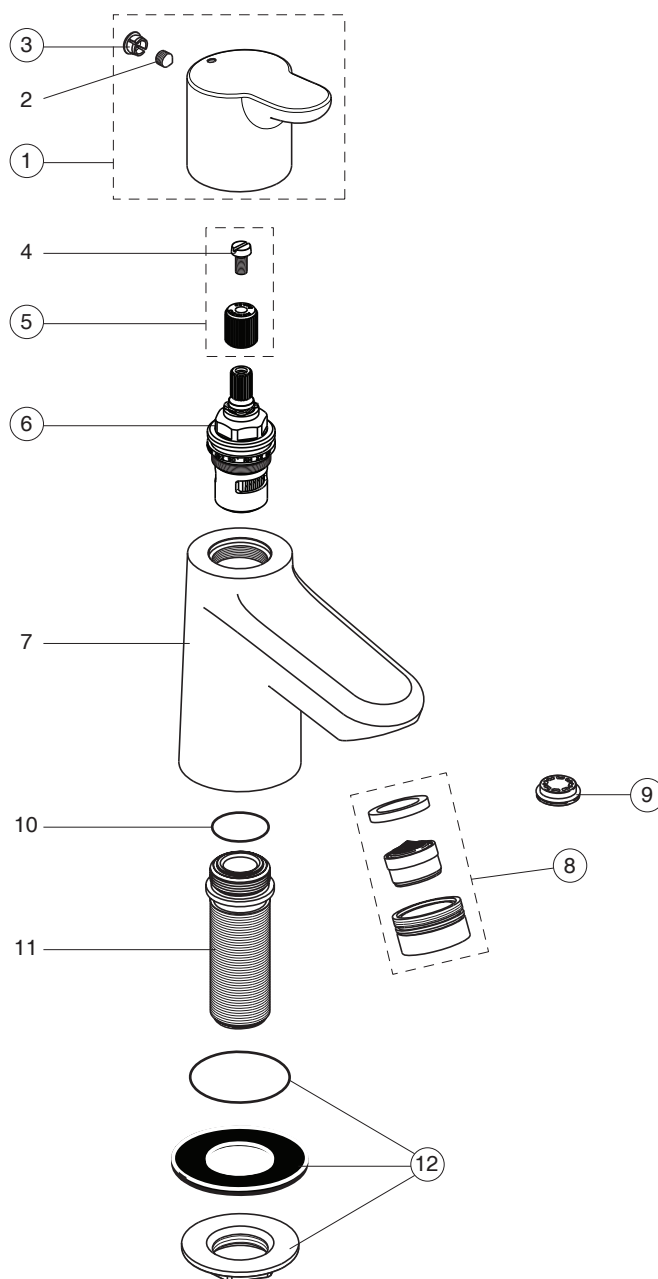

# CERAPLUS 2

BC117AA

Pos.	Signify	Spare parts-Nr.	Quantity	Pos.	Signify	Spare parts-Nr.	Quantity
1	Handle(Blue),w/logo-compl.	B961017AA	1 Pcs.				
2	Screw M5x6		1 Pcs.				
3	Button	A961157NU	1 Pcs.				
4	Screw M4x8		2 Pcs.				
5	Adapter+screw	A861446NU	1 Set				
6	Ceramic valve G1/2,90°-LH	A861243NU*	1 Pcs.				
7	Body pillar tap G1/2		1 Pcs.				
8	Fl.liner vandal proof M24x1	B960587AA	1 Pcs.				
9	Flow restrictor 4 l/min	A962570NU	1 Pcs.				
10	O-Ring Ø18.2x1.7		1 Pcs.				
11	Connector G1/2xG1/2		1 Pcs.				
12	Connecting group	B960591NU	1 Set				

\*Universal set (not all parts needed)