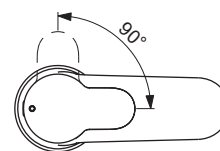

# CERAPLUS 2

BC117AA

Pos.	Signify	Spare parts-Nr.	Quantity	Pos.	Signify	Spare parts-Nr.	Quantity
1	Handle(Blue),w/logo-compl.	B961017AA	1 Pcs.				
2	Screw M5x6		1 Pcs.				
3	Button	A961157NU	1 Pcs.				
4	Screw M4x8		2 Pcs.				
5	Adapter+screw	A861446NU	1 Set				
6	Ceramic valve G1/2,90°-LH	A861243NU*	1 Pcs.				
7	Body pillar tap G1/2		1 Pcs.				
8	Fl.liner vandal proof M24x1	B960587AA	1 Pcs.				
9	Flow restrictor 4 l/min	A962570NU	1 Pcs.				
10	O-Ring Ø18.2x1.7		1 Pcs.				
11	Connector G1/2xG1/2		1 Pcs.				
12	Connecting group	B960591NU	1 Set				

\*Universal set (not all parts needed)