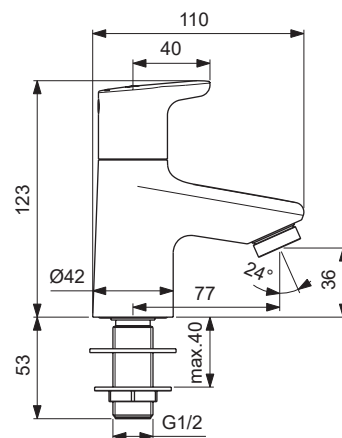

# CERAPLUS 2

BC117AA

Pos.	Signify	Spare parts-Nr.	Quantity	Pos.	Signify	Spare parts-Nr.	Quantity
1	Handle(Blue),w/logo-compl.	B961017AA	1 Pcs.				
2	Screw M5x6		1 Pcs.				
3	Button	A961157NU	1 Pcs.				
4	Screw M4x8		2 Pcs.				
5	Adapter+screw	A861446NU	1 Set				
6	Ceramic valve G1/2,90°-LH	A861243NU*	1 Pcs.				
7	Body pillar tap G1/2		1 Pcs.				
8	Fl.liner vandal proof M24x1	B960587AA	1 Pcs.				
9	Flow restrictor 4 l/min	A962570NU	1 Pcs.				
10	O-Ring Ø18.2x1.7		1 Pcs.				
11	Connector G1/2xG1/2		1 Pcs.				
12	Connecting group	B960591NU	1 Set				

\*Universal set (not all parts needed)