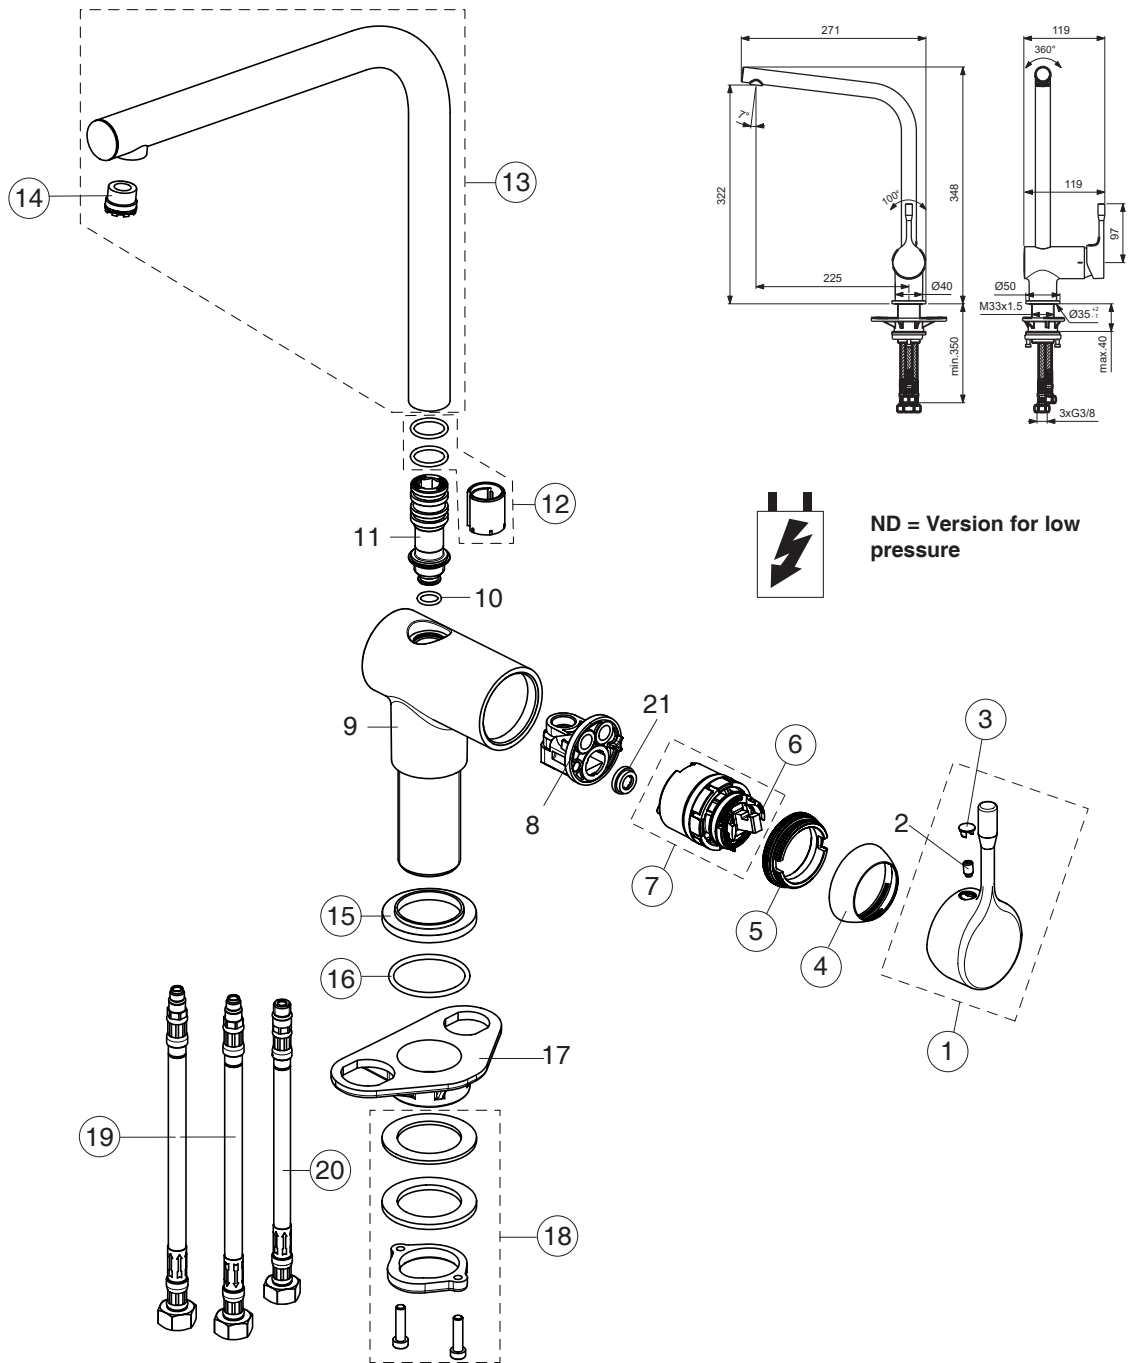

BC175AA

Pos.	Signify	Spare parts-Nr.	Quantity	Pos.	Signify	Spare parts-Nr.	Quantity
1	Lever,w/logo-set	B961580AA	1 Pcs.	16	O-Ring 37,77 X 2,62	A962574NU	1 Pcs.
2	Screw M5x8		1 Pcs.	17	U plate support bracket fix.kit		1 Pcs.
3	Cap decorative	B960473AA	1 Pcs.	18	Connecting group	B960255NU	1 Pcs.
4	Rosette	B961438AA	1 Pcs.	19	Flexhose.M8X1-G3/8I -D4,7/11,5-DN6X500	A962005NU	1 Pcs.
5	Screw M41x1.5/M38x1.5	B961374NU	1 Pcs.	20	Flexhose G3/8-M10X1-445	A963600NU	1 Pcs.
6	Hot limit stop	A861181NU	1 Pcs.	21	Flow limiter,ND		1 Pcs.
7	Cartridge Ø38mm	A861156NU*	1 Pcs.				
8	Manifold		1 Pcs.				
9	Body		1 Pcs.				
10	O-Ring Ø39.1x1.3		1 Pcs.				
11	Nipple		1 Pcs.				
12	Sealing set for tub.spout	B961574NU	1 Set.				
13	Tub.spout -compl.	B961590AA	1 Set.				
14	Flow liner M16.5x1	B960500NU	1 Pcs.				
15	Rosette decorative	B960712AA	1 Pcs.				