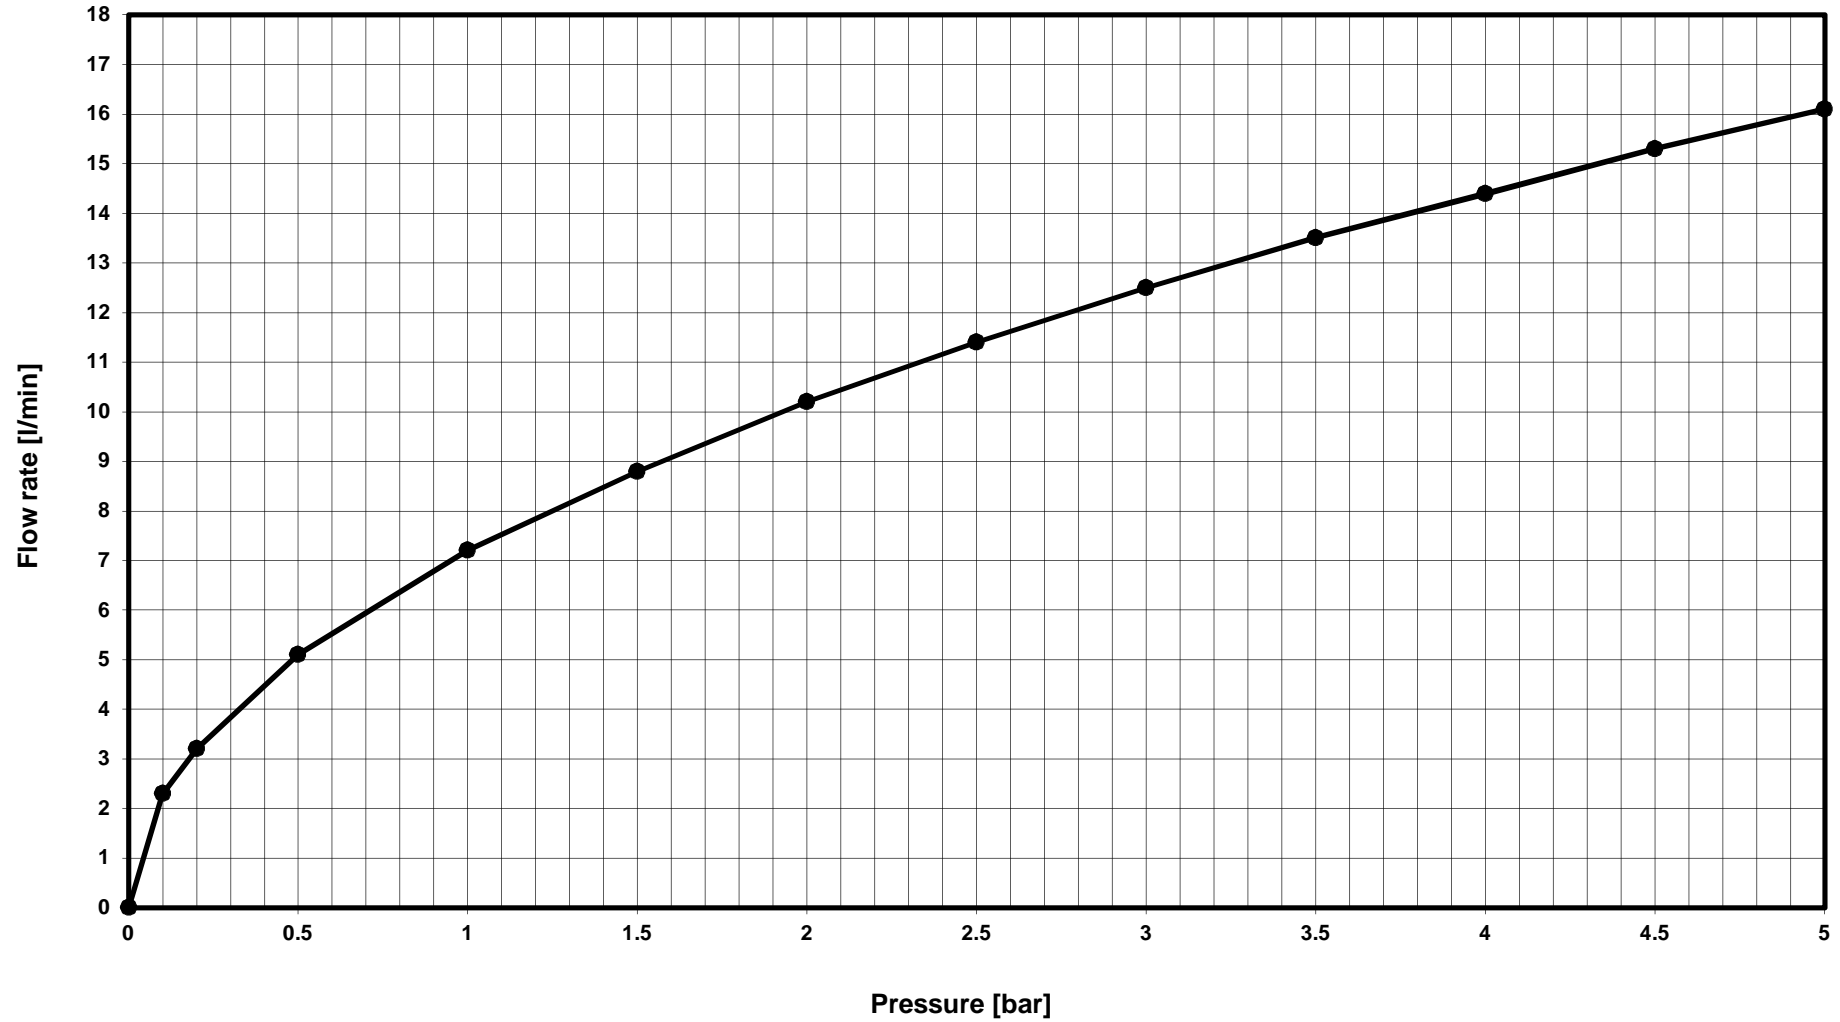

# BC292AA - CLOOK SNK MXR RM T.SP/SLDR BLUE ST.

Ideal Standard

—●— Mixed water - series