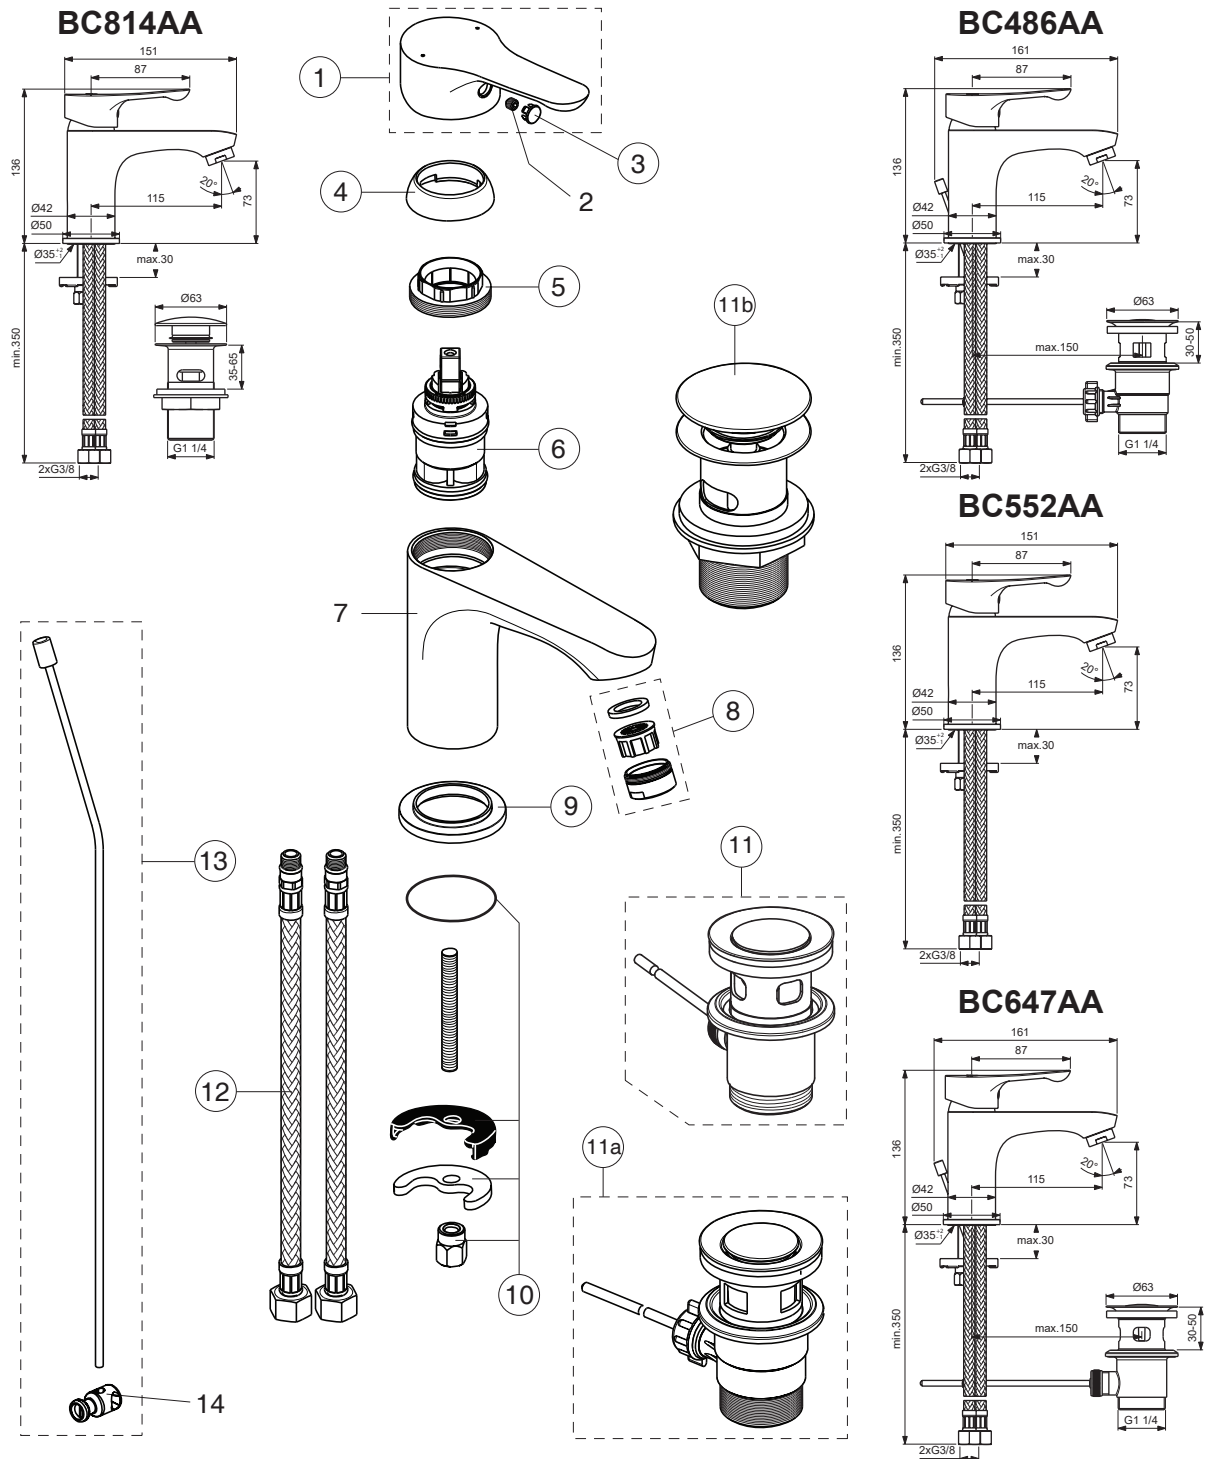

ALPHA

Pos.	Signify	Spare parts-Nr.	Quantity	Pos.	Signify	Spare parts-Nr.	Quantity
1	Lever, w/logo-compl.	B961564AA	1 Set	13	Pop up waste-compl.	B961384AA	1 Pcs.
2	Screw M5x6		1 Pcs.	14	Pop up waste shackle		1 Pcs.
3	Cap decorative	B964696NU	1 Pcs.				
4	Cap	B964697AA	1 Pcs.				
5	Screw M38x1.5	B961474NU	1 Pcs.				
6	Cartridge Ø35mm, w/click	B961476NU	1 Pcs.				
7	Body basin		1 Pcs.				
8	Casc. perlator M24x1-A	A960321AA	1 Pcs.				
9	Rosette decorative	B960712AA	1 Pcs.				
10	Connecting set	B964702NU	1 Pcs.				
11	Pop-up drain ass.	A962991AA	1 Pcs.				
11a	Pop-up waste-plastic	B964550AA	1 Pcs.				
11b	Click waste slotted	S8803AA	1 Pcs.				
12	Flex pexhose G3/8 /L445	A963600NU	1 Pcs.				