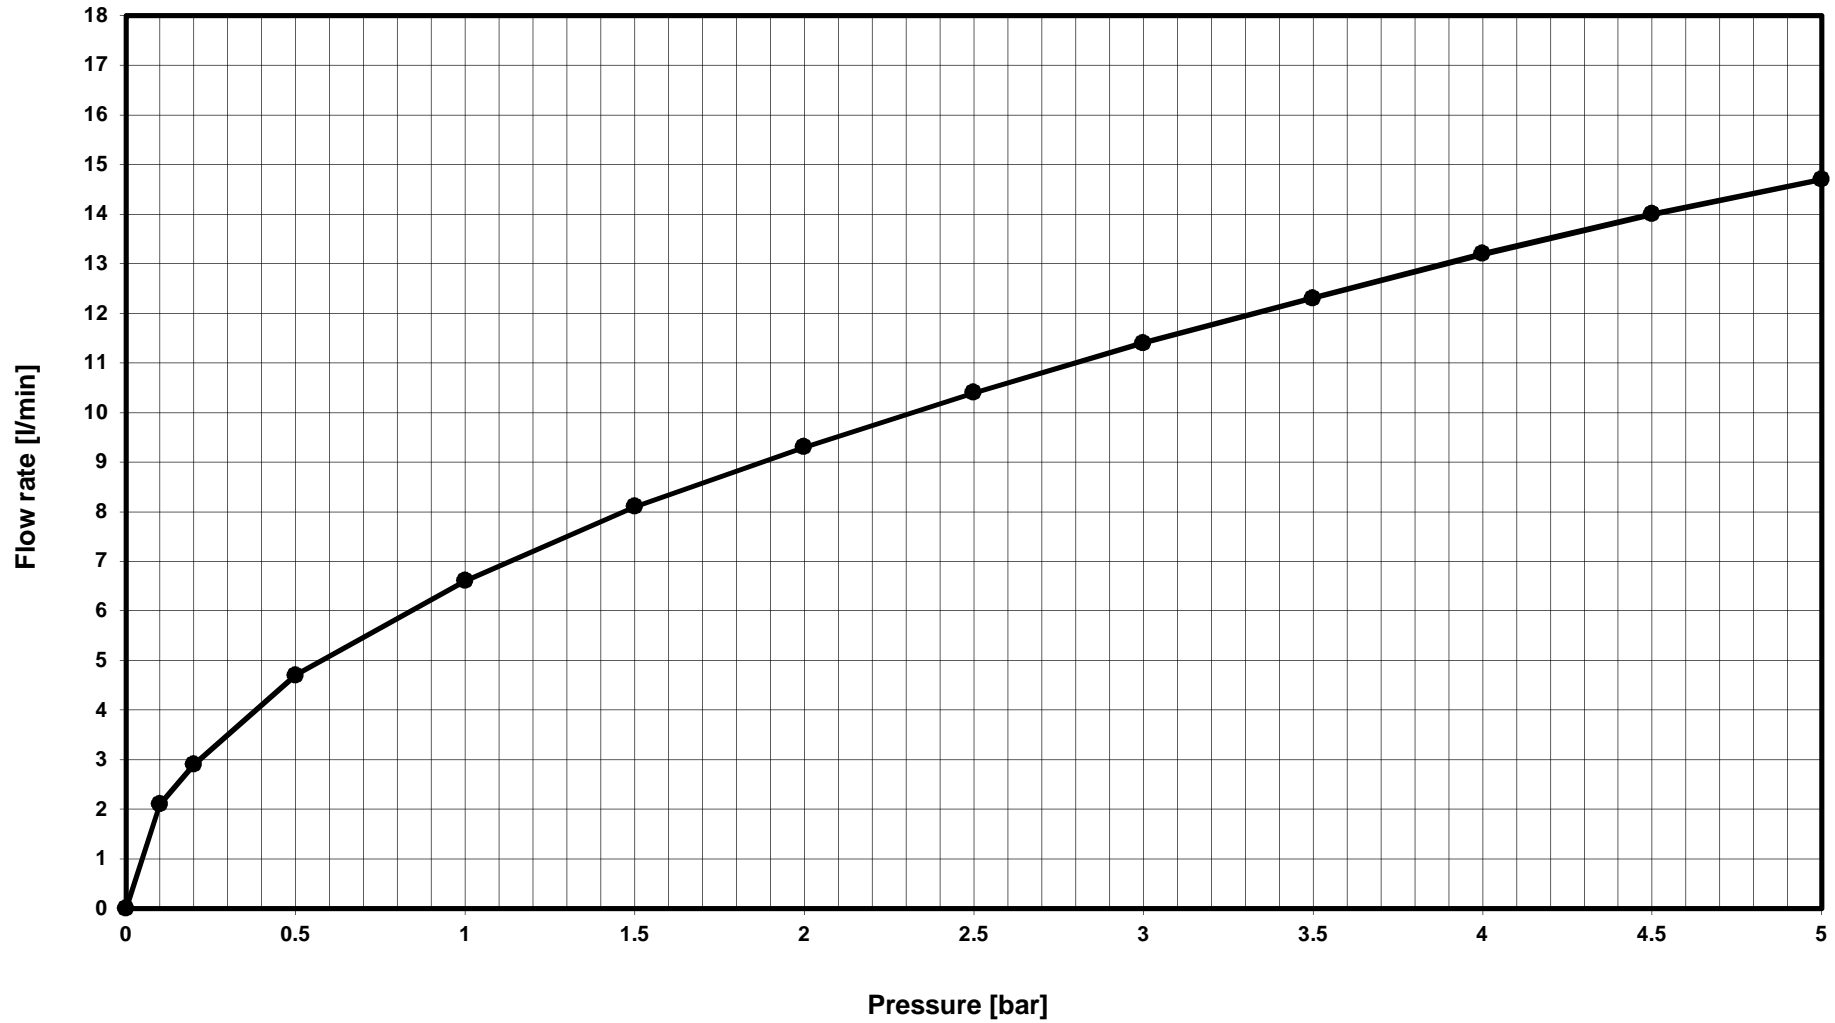

Ideal Standard

BC647AA ALPHA BSN MXR H70 RMTD CHROME PU/MET

—●— Mixed water - series