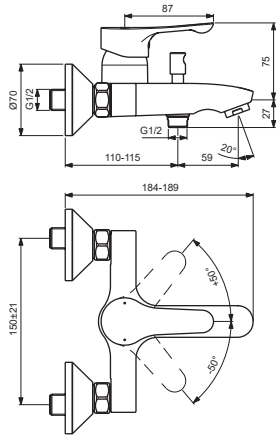

## BC654AA

## BC676AA

Pos.	Signify	Spare parts-Nr.	Quantity	Pos.	Signify	Spare parts-Nr.	Quantity
1	Lever, w/logo-set	B961564AA	1 Pcs.	15	Rosette	A963489AA	1 Pcs.
2	Screw M5x6	B964696NU	1 Pcs.	16	Fiber ring		2 Pcs.
3	Cap decorative	B961229AA	1 Pcs.	17	Nipple M19x1.5LH		2 Pcs.
4	Rosette	B961230NU	1 Pcs.	18	O-Ring Ø15.6x1.78		2 Pcs.
5	Screw M42x1.5	B961478NU	1 Pcs.	19	Coupling nut		2 Pcs.
6	O-Ring Ø39.1x1.3		1 Pcs.	20	Sh.hose L1500mm-compl.	B960604AA	1 Pcs.
7	Cartridge Ø35mm,w/click		1 Pcs.	21	Wall bracket fixed	B9467AA	1 Pcs.
8	Body bath/shower		1 Pcs.	22	Handspray 1F,80mm		1 Pcs.
9	Perlator M24x1-D	A960537AA	1 Pcs.				
10	Pull knob	B960486AA	1 Pcs.				
11	Diverter automatic	B960167AA	1 Pcs.				
12	Rv-patrone	A960944NU	1 Pcs.				
13	S-connection-compl.		1 Pcs.				
14	S-connector G3/4		2 Pcs.				