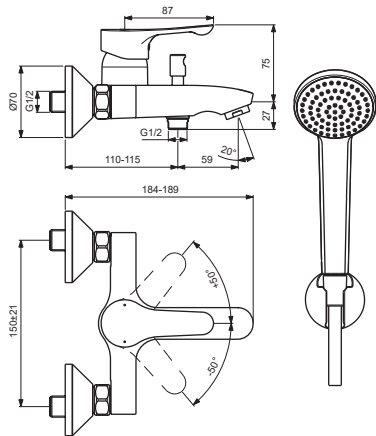

## BC654AA

## BC676AA

Pos.	Signify	Spare parts-Nr.	Quantity	Pos.	Signify	Spare parts-Nr.	Quantity
1	Lever, w/logo-set	B961564AA	1 Pcs.	15	Rosette	A963489AA	1 Pcs.
2	Screw M5x6	B964696NU	1 Pcs.	16	Fiber ring		2 Pcs.
3	Cap decorative	B961229AA	1 Pcs.	17	Nipple M19x1.5LH		2 Pcs.
4	Rosette	B961230NU	1 Pcs.	18	O-Ring Ø15.6x1.78		2 Pcs.
5	Screw M42x1.5	B961478NU	1 Pcs.	19	Coupling nut		2 Pcs.
6	O-Ring Ø39.1x1.3		1 Pcs.	20	Sh.hose L1500mm-compl.	B960604AA	1 Pcs.
7	Cartridge Ø35mm,w/click		1 Pcs.	21	Wall bracket fixed	B9467AA	1 Pcs.
8	Body bath/shower		1 Pcs.	22	Handspray 1F,80mm		1 Pcs.
9	Perlator M24x1-D	A960537AA	1 Pcs.				
10	Pull knob	B960486AA	1 Pcs.				
11	Diverter automatic	B960167AA	1 Pcs.				
12	Rv-patrone	A960944NU	1 Pcs.				
13	S-connection-compl.		1 Pcs.				
14	S-connector G3/4		2 Pcs.				