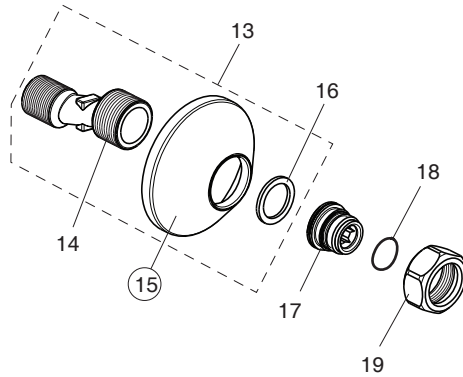

## BC654AA

## BC676AA

Pos.	Signify	Spare parts-Nr.	Quantity	Pos.	Signify	Spare parts-Nr.	Quantity
1	Lever, w/logo-set	B961564AA	1 Pcs.	15	Rosette	A963489AA	1 Pcs.
2	Screw M5x6	B964696NU	1 Pcs.	16	Fiber ring		2 Pcs.
3	Cap decorative	B961229AA	1 Pcs.	17	Nipple M19x1.5LH		2 Pcs.
4	Rosette	B961230NU	1 Pcs.	18	O-Ring Ø15.6x1.78		2 Pcs.
5	Screw M42x1.5	B961478NU	1 Pcs.	19	Coupling nut		2 Pcs.
6	O-Ring Ø39.1x1.3		1 Pcs.	20	Sh.hose L1500mm-compl.	B960604AA	1 Pcs.
7	Cartridge Ø35mm,w/click		1 Pcs.	21	Wall bracket fixed	B9467AA	1 Pcs.
8	Body bath/shower		1 Pcs.	22	Handspray 1F,80mm		1 Pcs.
9	Perlator M24x1-D	A960537AA	1 Pcs.				
10	Pull knob	B960486AA	1 Pcs.				
11	Diverter automatic	B960167AA	1 Pcs.				
12	Rv-patrone	A960944NU	1 Pcs.				
13	S-connection-compl.		1 Pcs.				
14	S-connector G3/4		2 Pcs.				