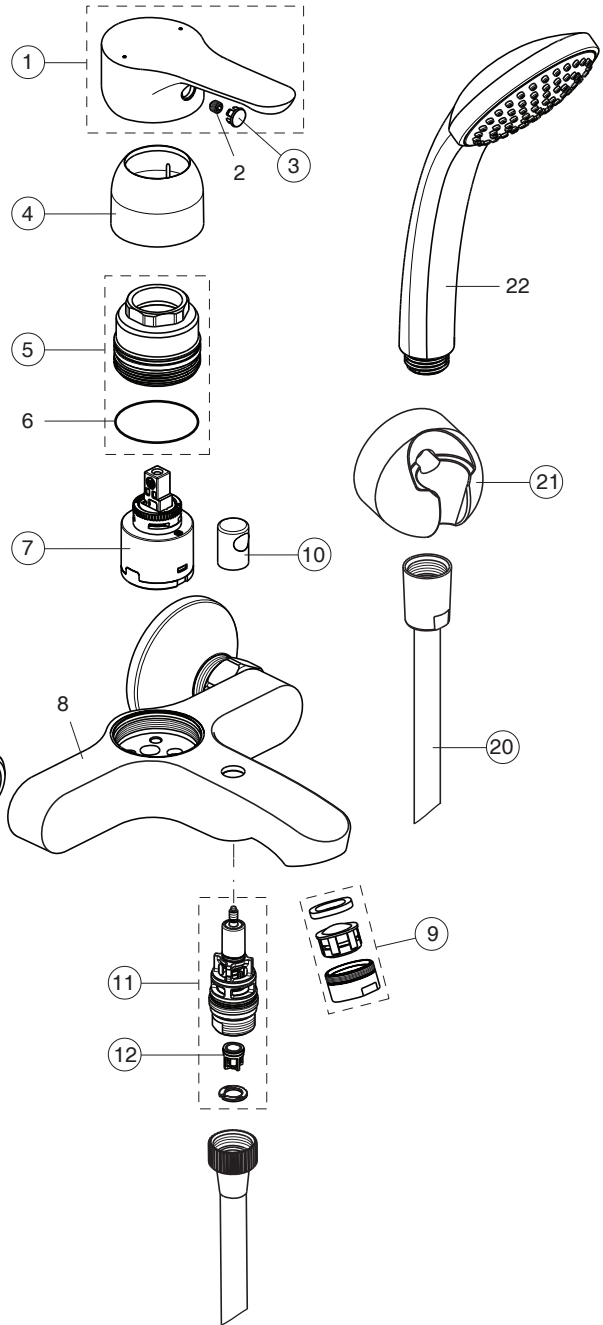

## BC654AA

## BC676AA

Pos.	Signify	Spare parts-Nr.	Quantity	Pos.	Signify	Spare parts-Nr.	Quantity
1	Lever, w/logo-set	B961564AA	1 Pcs.	15	Rosette	A963489AA	1 Pcs.
2	Screw M5x6	B964696NU	1 Pcs.	16	Fiber ring		2 Pcs.
3	Cap decorative	B961229AA	1 Pcs.	17	Nipple M19x1.5LH		2 Pcs.
4	Rosette	B961230NU	1 Pcs.	18	O-Ring Ø15.6x1.78		2 Pcs.
5	Screw M42x1.5	B961478NU	1 Pcs.	19	Coupling nut		2 Pcs.
6	O-Ring Ø39.1x1.3		1 Pcs.	20	Sh.hose L1500mm-compl.	B960604AA	1 Pcs.
7	Cartridge Ø35mm,w/click		1 Pcs.	21	Wall bracket fixed	B9467AA	1 Pcs.
8	Body bath/shower		1 Pcs.	22	Handspray 1F,80mm		1 Pcs.
9	Perlator M24x1-D	A960537AA	1 Pcs.				
10	Pull knob	B960486AA	1 Pcs.				
11	Diverter automatic	B960167AA	1 Pcs.				
12	Rv-patrone	A960944NU	1 Pcs.				
13	S-connection-compl.		1 Pcs.				
14	S-connector G3/4		2 Pcs.				