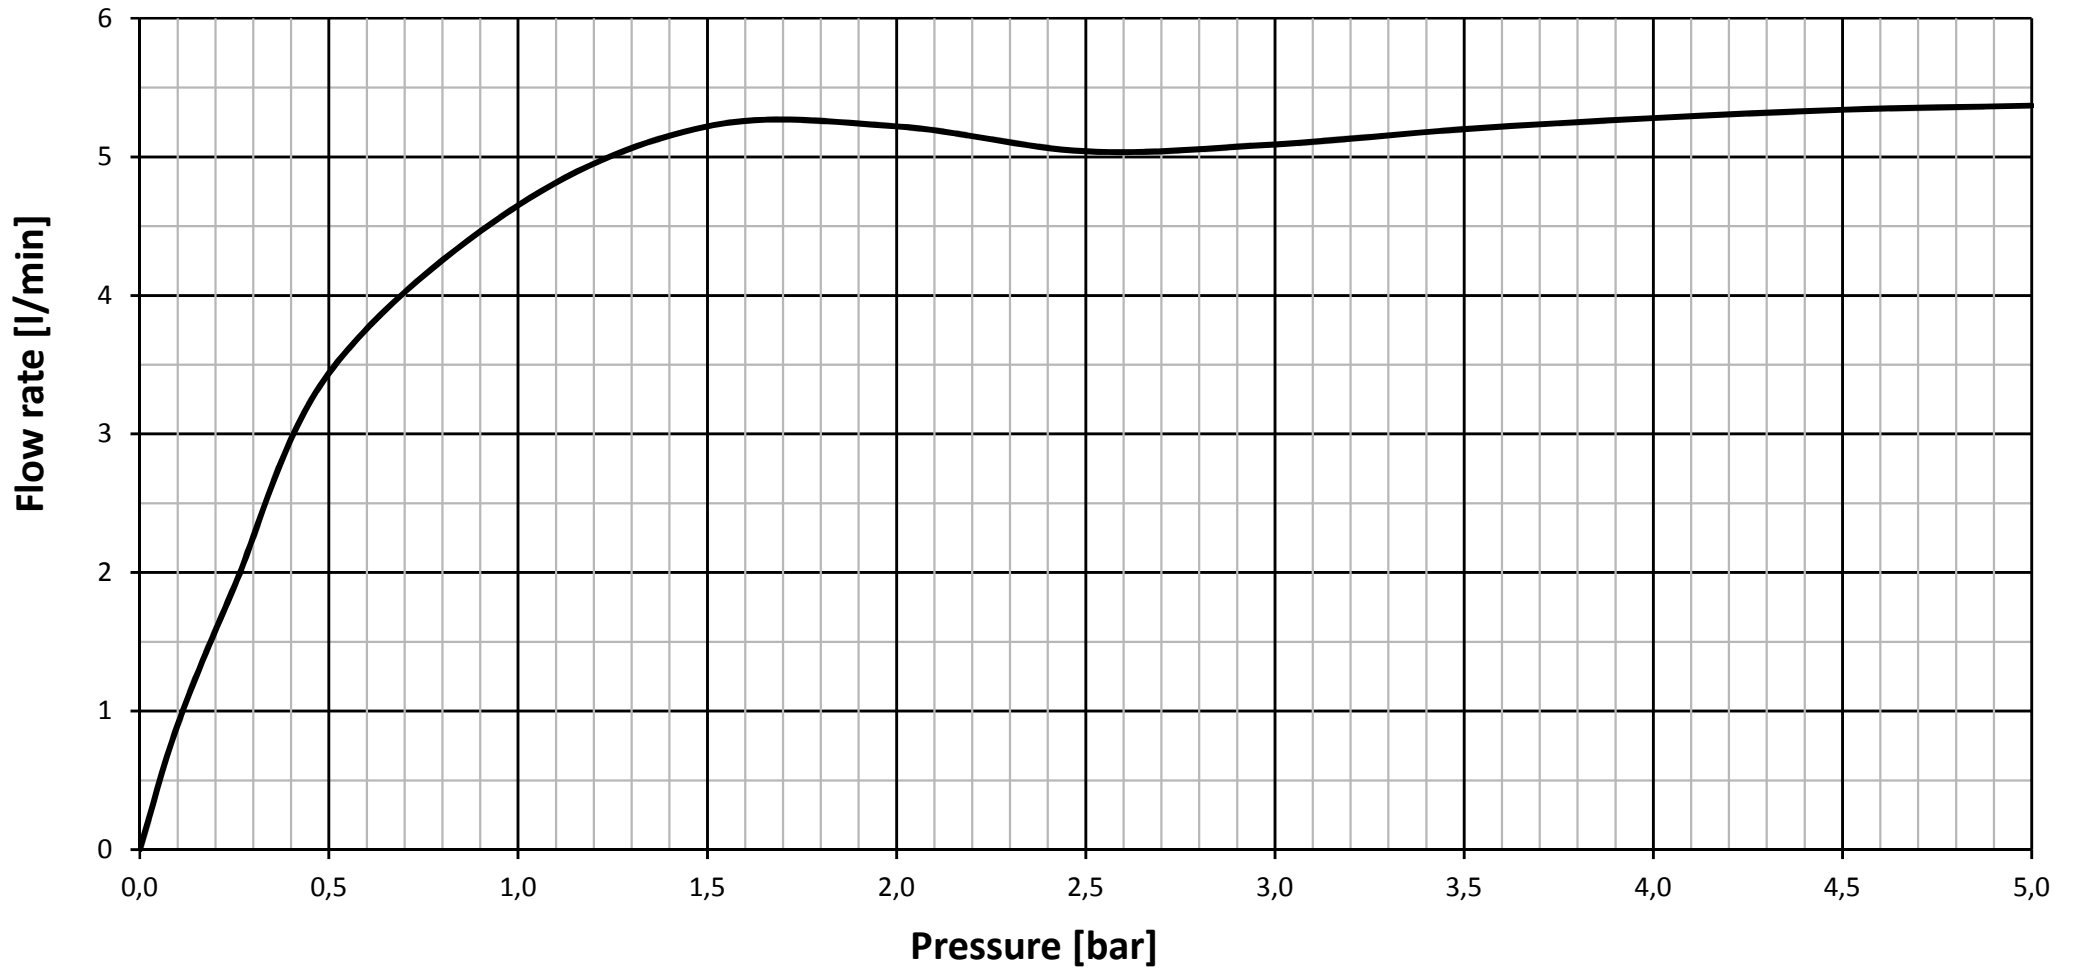

BC686AA - outlet series

— Flow rate in mixed water position