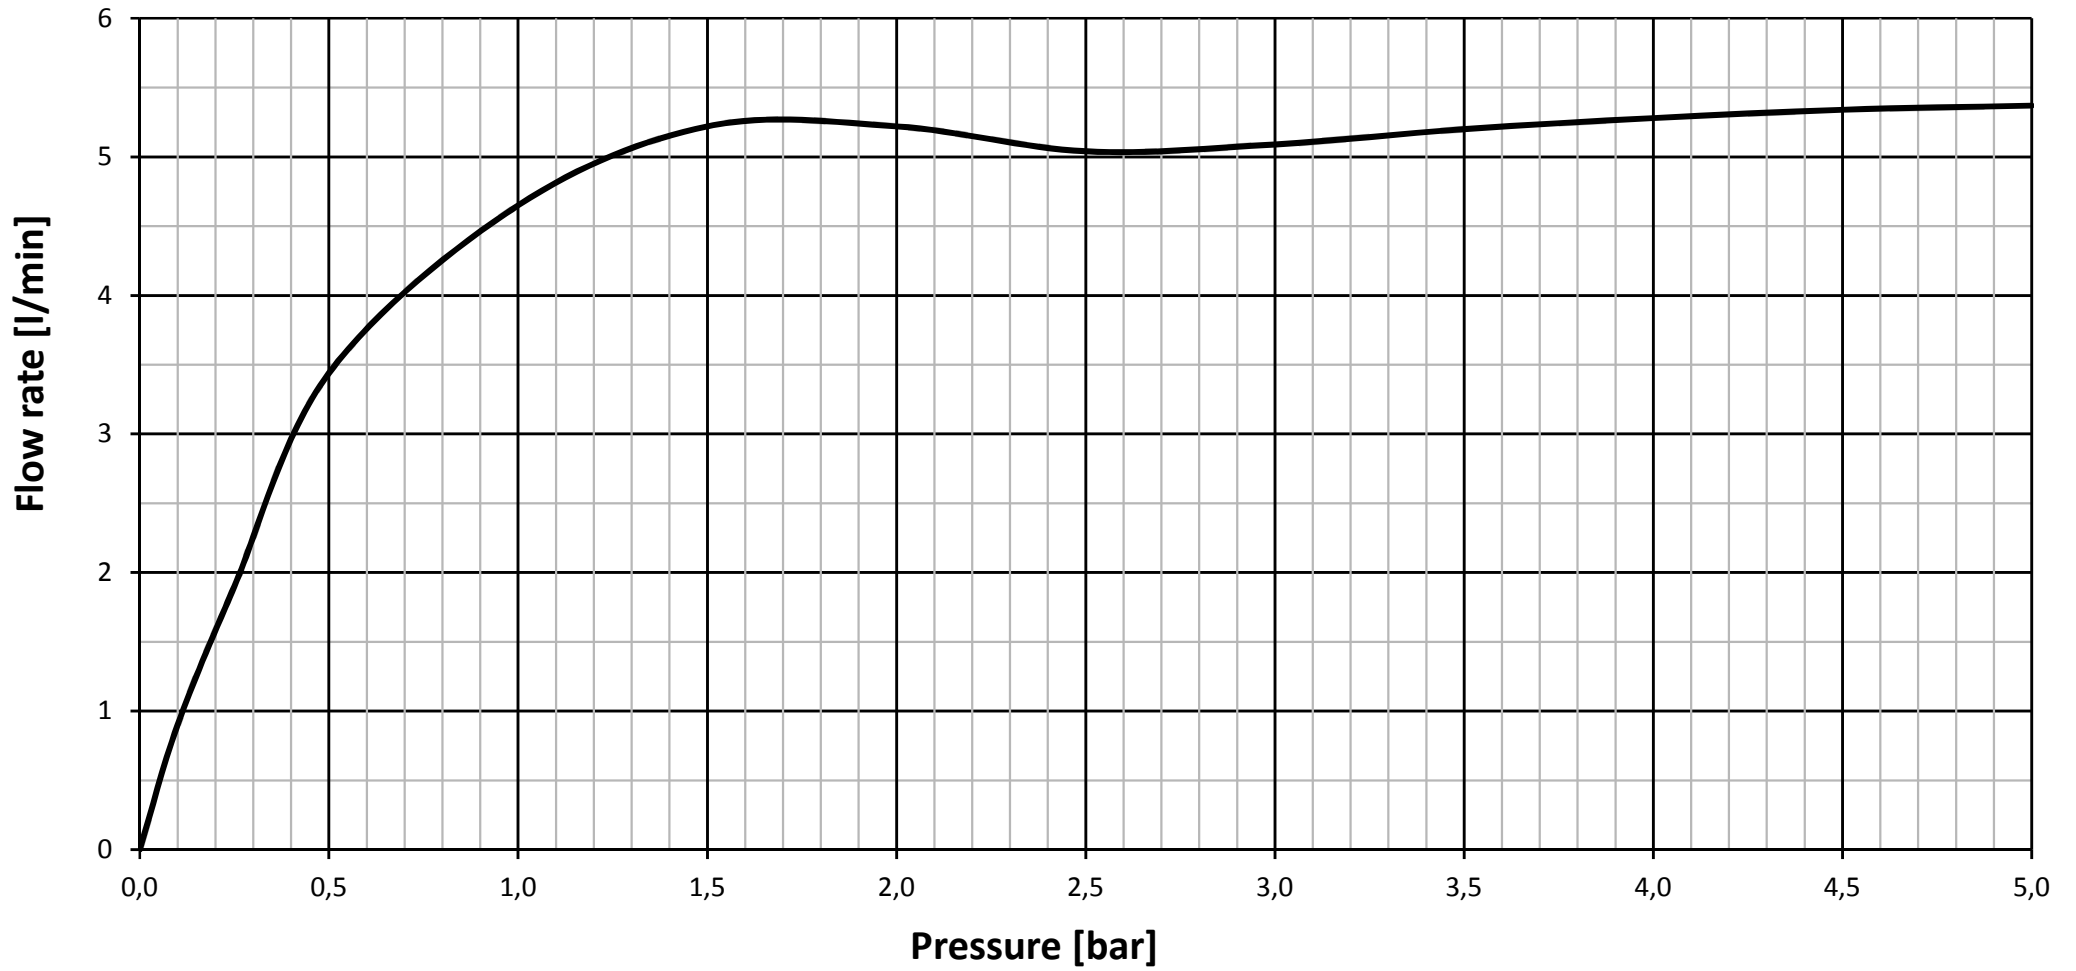

BC691AA - outlet series

— Flow rate in mixed water position