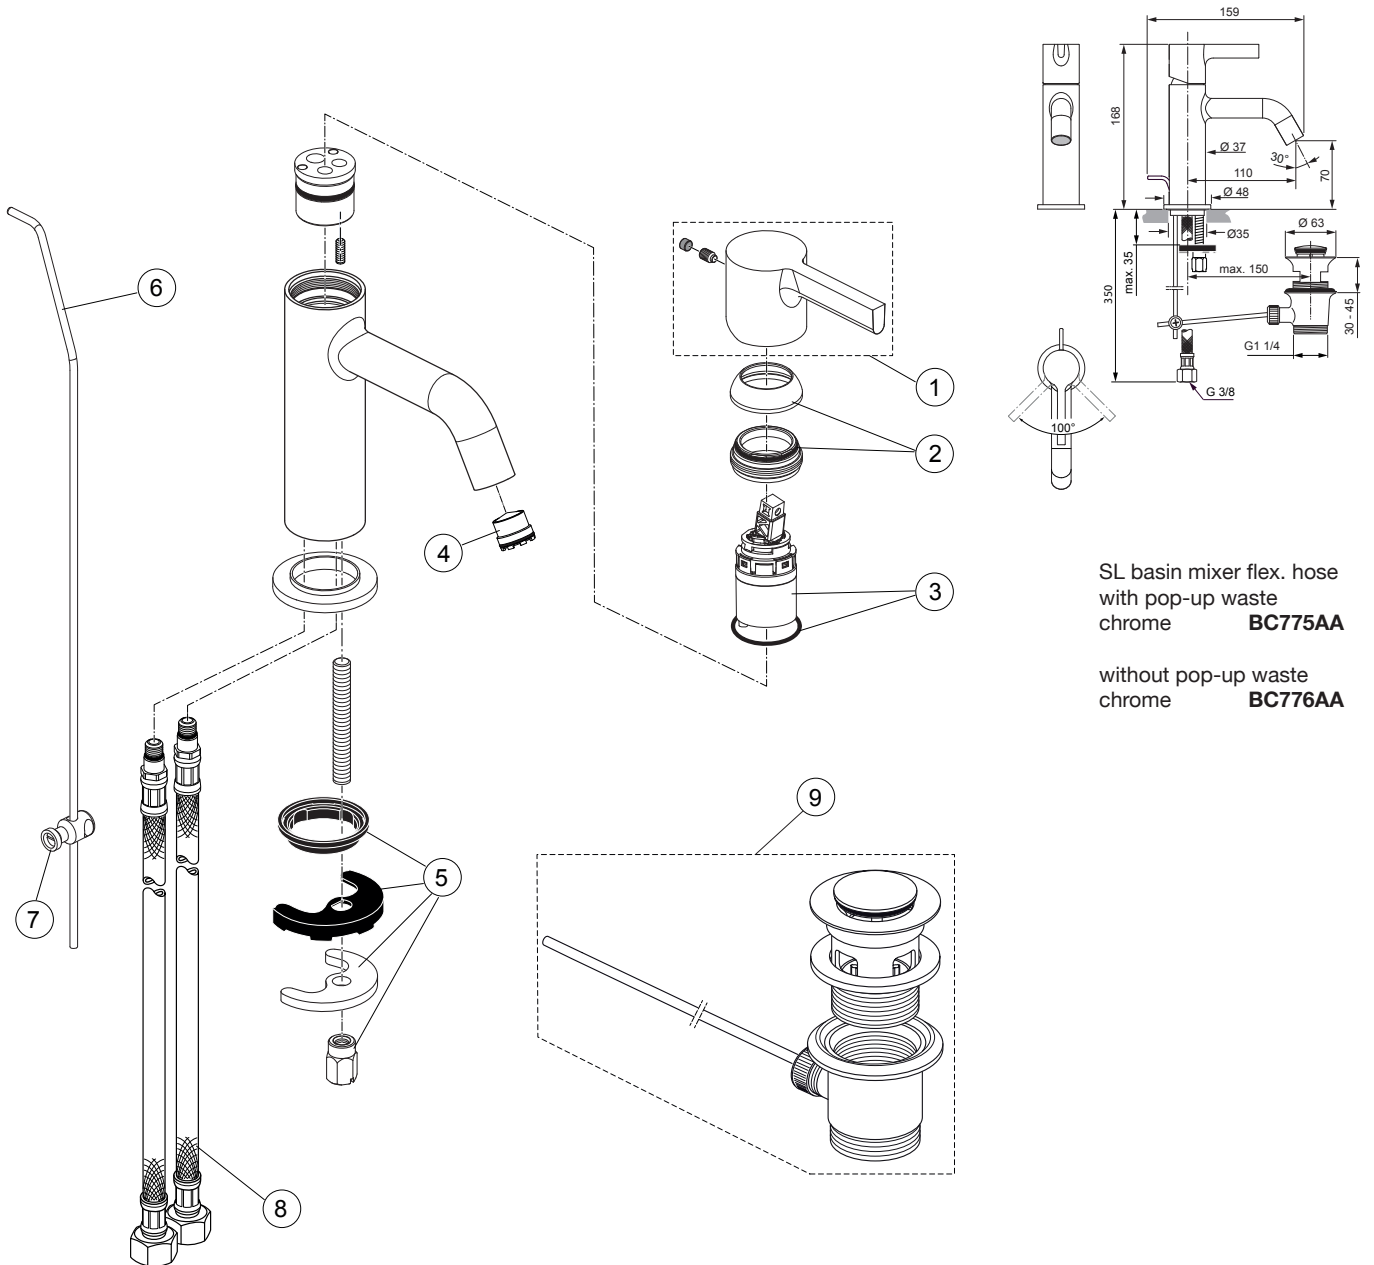

Produced since: **Nov. 2019**

SL basin mixer flex. hose  
with pop-up waste  
chrome **BC775AA**

without pop-up waste  
chrome **BC776AA**

**Replace XX with the appropriate finish code**

Chrome = AA Silver Storm = GN Gold = A2 Magnetic Grey = A5

**Example spare part order:**

**A 861 419 AA** in Chrome

Pos.	Description	Part-Number	Qty.	Pos.	Description	Part-Number	Qty.
1	Lever cpl.	<b>A 861 419 XX</b>	1 Set				
2	Cover cap with O-ring	<b>A 861 417 XX</b>	1 pcs				
3	Cartridge Ø28 + O - Ring	<b>A 861 397 NU</b>	1 Set				
4	Aerator M24x1 - 5ltr/min	<b>A 960 197 NU*</b>	1 pcs				
5	Fixation kit	<b>A 960 486 NU*</b>	1 Set				
6	Lift rod cpl. + Pos. 8	<b>B 960 900 XX</b>	1 Set				
7	Bracket	<b>A 961 172 NU</b>	1 pcs				
8	Flex. hose M8x1-G3/8-425	<b>A 962 370 NU</b>	1 pcs				
9	Pop-up waste complete	<b>A 961 230 XX</b>	1 Set				

\*Universal set (not all parts needed)