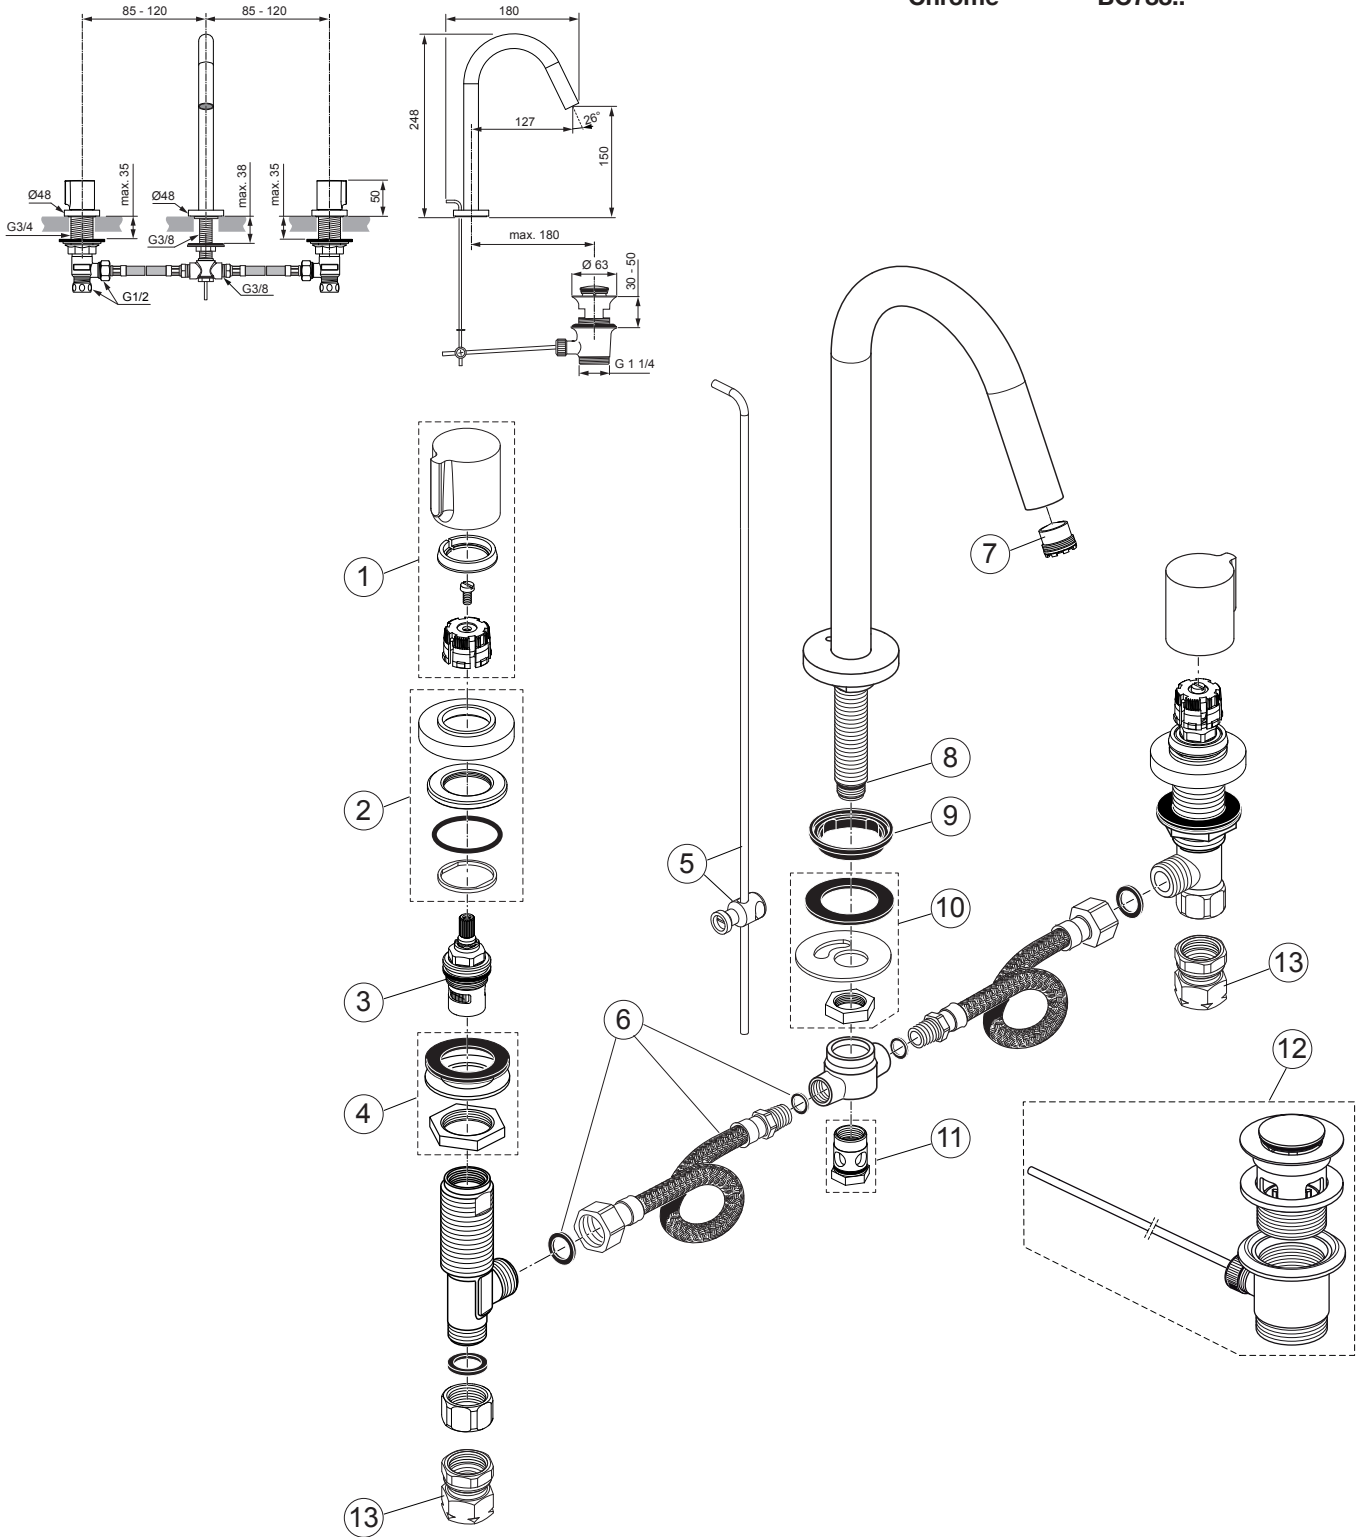

Produced since: Jan. 2021

Single lever 3hole Basin mixer
Chrome BC783..

Replace XX with the appropriate finish code

Chrome = AA Silver Storm = GN Gold = A2 Magnetic Grey = A5

Example spare part order:

A 861 419 AA in Chrome

| Pos. | Description | Part-Number | Qty. | Pos. | Description | Part-Number | Qty. |
|------|--------------------------------|---------------|-------|------|-----------------------|---------------|-------|
| 1 | Lever cpl. | B 961 664 XX | 1 Set | 8 | O - ring Ø 9 x 1,5 | A 962 963 NU | 2 pcs |
| 2 | Escutcheon cpl. | A 861 478 XX | 1 Set | 9 | Sailing ring | A 961 302 NU | 1 pcs |
| 3 | Cartridge G1/2 90° cpl. (hot) | A 861 243 NU* | 1 Set | 10 | Fixation kit spout | A 962 342 NU* | 1 Set |
| | Cartridge G1/2 90° cpl. (cold) | A 861 244 NU* | 1 Set | 11 | Fixing screw | A 963 007 NU | 1 Set |
| 4 | Fixation kit side valve | H 960 279 NU* | 1 Set | 12 | Pop-up waste complete | A 961 230 XX | 1 Set |
| 5 | Lift rod cpl. | A 861 479 XX | 1 Set | 13 | SV coupler kit | A 962 499 NU | 2 Set |
| 6 | Flex. hose G3/8 - G1/2 | A 963 197 NU | 1 pcs | | | | |
| 7 | Aerator M16,5x1 - 5ltr/min | A 962 708 NU | 1 pcs | | | | |

* Universal-Set (not all parts needed)