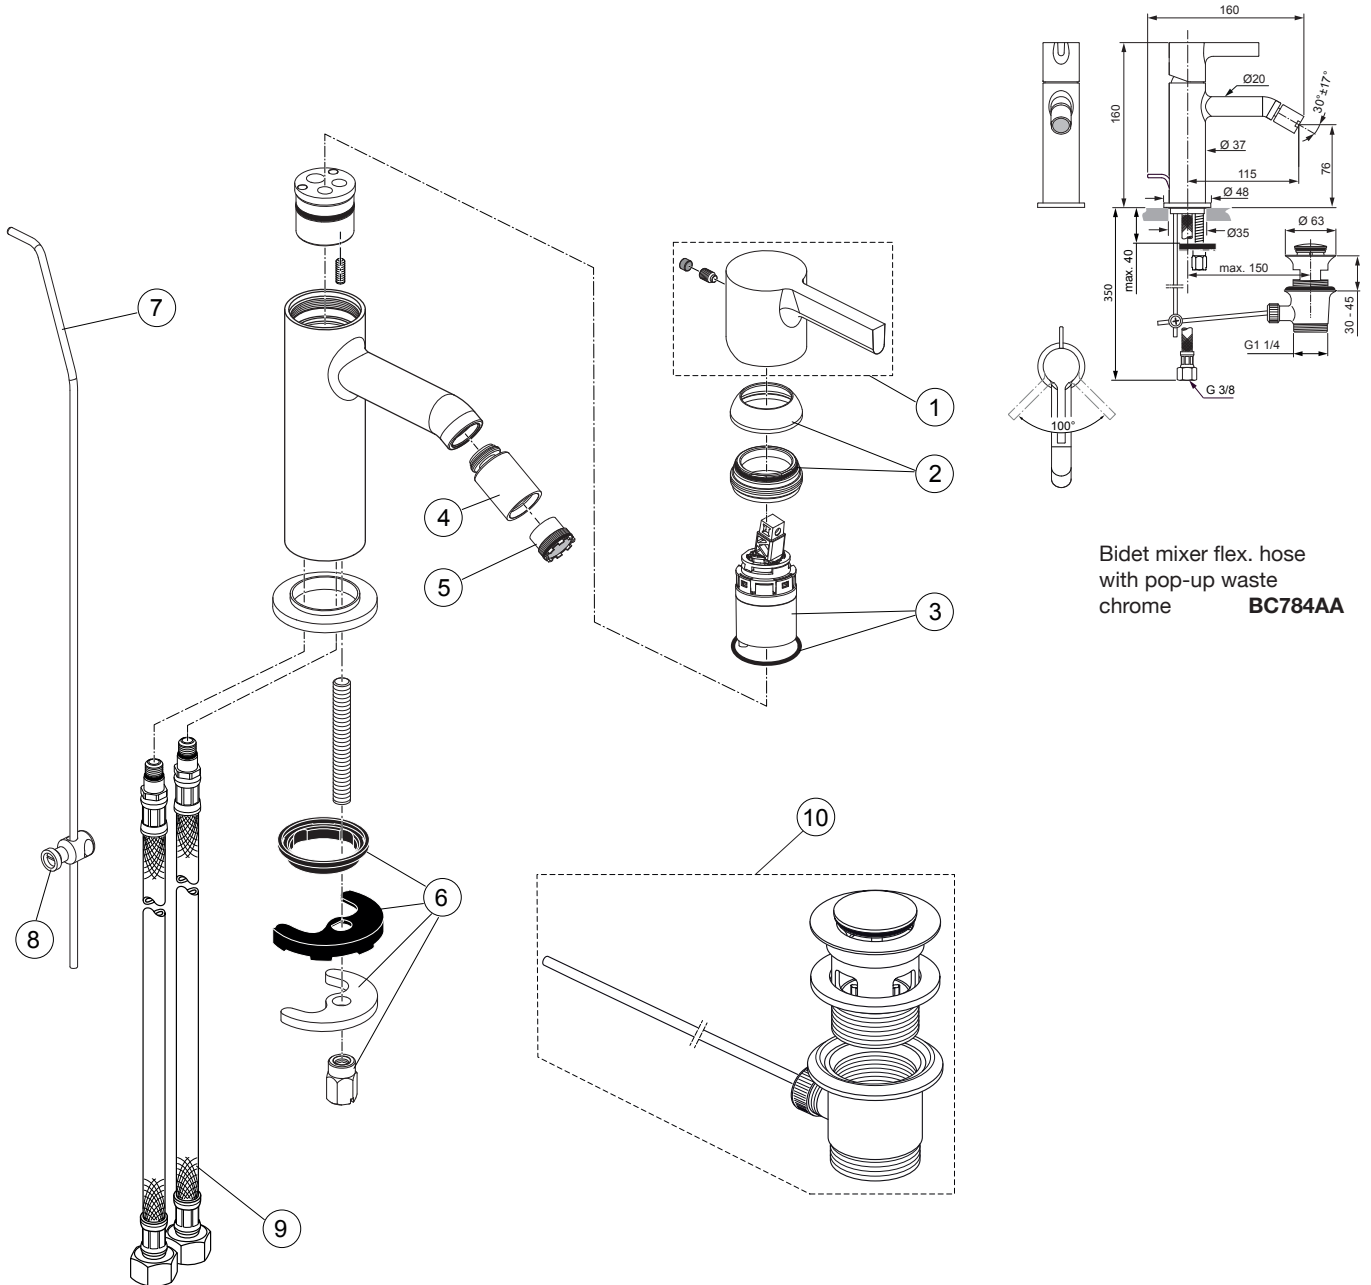

Produced since: **Nov. 2019**

Bidet mixer flex. hose with pop-up waste chrome **BC784AA**

Replace **XX** with the appropriate finish code

Chrome = AA Silver Storm = GN Gold = A2 Magnetic Grey = A5

Example spare part order:  
**A 861 419 AA** in Chrome

| Pos. | Description                | Part-Number          | Qty.  | Pos. | Description | Part-Number | Qty. |
|------|----------------------------|----------------------|-------|------|-------------|-------------|------|
| 1    | Lever cpl.                 | <b>A 861 419 XX</b>  | 1 Set |      |             |             |      |
| 2    | Cover cap with O-ring      | <b>A 861 417 XX</b>  | 1 pcs |      |             |             |      |
| 3    | Cartridge Ø28 + O - Ring   | <b>A 861 397 NU</b>  | 1 Set |      |             |             |      |
| 4    | Ball joint M16x1 / M16,5x1 | <b>A 861 421 XX</b>  | 1 pcs |      |             |             |      |
| 5    | Aerator M16,5x1 - 5ltr/min | <b>A 962 708 NU</b>  | 1 pcs |      |             |             |      |
| 6    | Fixation kit               | <b>A 960 486 NU*</b> | 1 Set |      |             |             |      |
| 7    | Lift rod cpl. + Pos. 8     | <b>B 960 900 XX</b>  | 1 Set |      |             |             |      |
| 8    | Bracket                    | <b>A 961 172 NU</b>  | 1 pcs |      |             |             |      |
| 9    | Flex. hose M8x1-G3/8-425   | <b>A 962 370 NU</b>  | 1 pcs |      |             |             |      |
| 10   | Pop-up waste complete      | <b>A 961 230 XX</b>  | 1 Set |      |             |             |      |

\*Universal set (not all parts needed)