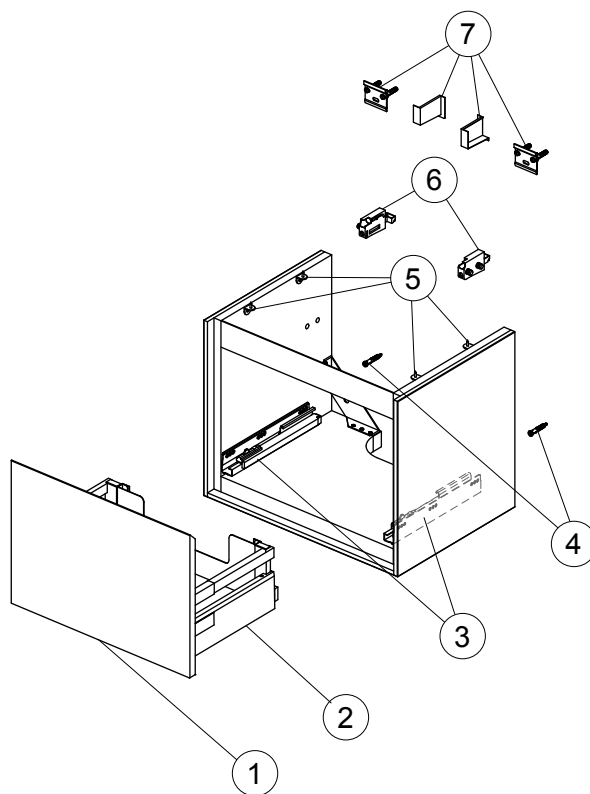

| Item | Description                          | Colour/Finish   |   | Code No.   | Quantity |
|------|--------------------------------------|---|---|--|----------|
|      |                                      | Outside Finish  | Accent Finish   |  |          |
| 1    | Drawer front panel 50                | B2 - Glossy White<br>KN - Glossy White<br>EQ - Glossy Light Gray<br>PS - Wood Light Gray<br>UK - Wood Light Brown<br>VY - Matt Dark Brown | Matt White<br>Matt Light Gray<br>Matt White<br>Matt White<br>Matt Light Brown<br>Matt White | EF543B2<br>EF543B2<br>EF543EQ<br>EF543PS<br>EF543UK<br>EF543VY | 1        |
| 2    | Drawer structure 50 Matt White       |   |   | EF54467  | 1        |
| 3    | Runner 260 KIT                       |   |   | EF53767  | Pair     |
| 4    | Safety KIT (Brackets, screws, plugs) |   |   | EF53967  | 10       |
| 5    | TOP brackets KIT (Brackets & screws) |   |   | EF54067  | 17       |
| 6    | Hanging brackets KIT BU              |   |   | EF54167  | Pair     |
| 7    | Wall fixation KIT BU                 |   |   | EF54267  | 18       |