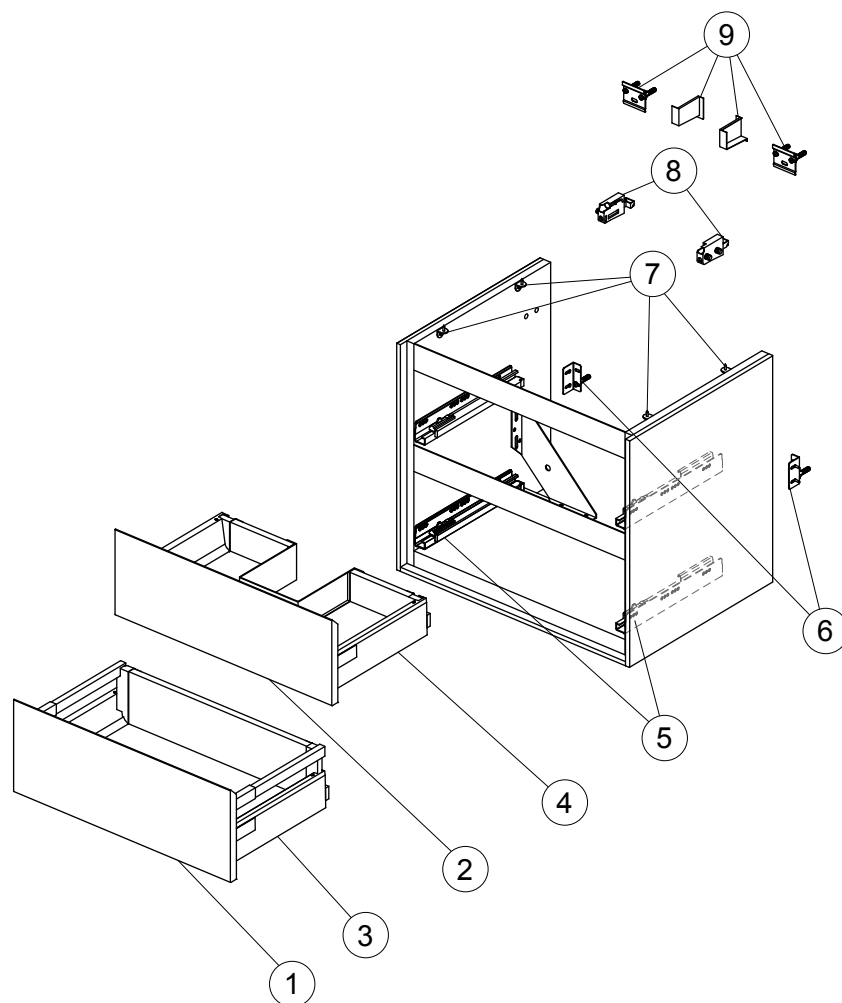

Item	Description	Colour/Finish		Code No.	Quantity
		Outside Finish	Accent Finish		
1	Lower drawer front panel 60	B2 - Glossy White	Matt White	EF546B2	1
		KN - Glossy White	Matt Light Gray	EF546B2	
		EQ - Glossy Light Gray	Matt White	EF546EQ	
		PS - Wood Light Gray	Matt White	EF546PS	
		UK - Wood Light Brown	Matt Light Brown	EF546UK	
		VY - Matt Dark Brown	Matt White	EF546VY	
2	Upper drawer front panel 60	B2 - Glossy White	Matt White	EF545B2	1
		KN - Glossy White	Matt Light Gray	EF545B2	
		EQ - Glossy Light Gray	Matt White	EF545EQ	
		PS - Wood Light Gray	Matt White	EF545PS	
		UK - Wood Light Brown	Matt Light Brown	EF545UK	
		VY - Matt Dark Brown	Matt White	EF545VY	
3	Lower drawer structure 60 Matt White			EF54867	1
4	Upper drawer structure 60 Matt White			EF54767	1
5	Runner 300 KIT			EF53867	Pair
6	Safety KIT (Brackets, screws, plugs)			EF53967	10
7	TOP brackets KIT (Brackets & screws)			EF54067	17
8	Hanging brackets KIT BU			EF54167	Pair
9	Wall fixation KIT BU			EF54267	18

Item	Description	Colour/Finish		Code No.	Quantity
		Outside Finish	Accent Finish		
1	Lower drawer front panel 60	B2 - Glossy White KN - Glossy White EQ - Glossy Light Grey PS - Wood Light Grey UK - Wood Light Brown VY - Matt Dark Brown	Matt White Matt Light Grey Matt White Matt White Matt Light Brown Matt White	EF652B2 EF652B2 EF652EQ EF652PS EF652UK EF652VY	1
2	Upper drawer front panel 60	B2 - Glossy White KN - Glossy White EQ - Glossy Light Gray PS - Wood Light Gray UK - Wood Light Brown VY - Matt Dark Brown	Matt White Matt Light Grey Matt White Matt White Matt Light Brown Matt White	EF651B2 EF651B2 EF651EQ EF651PS EF651UK EF651VY	1
3	Lower drawer structure 60 Matt White			EF65467	1
4	Upper drawer structure 60 Matt White			EF65367	1
5	Runner 300 KIT			RV07467	Pair
6	Safety KIT (Brackets, screws, plugs)			TV38767	12
7	TOP brackets KIT (Brackets & screws)			TV38367	12
8	Hanging brackets KIT 1			RV08267	Pair
9	Wall fixation KIT 1			RV08167	12