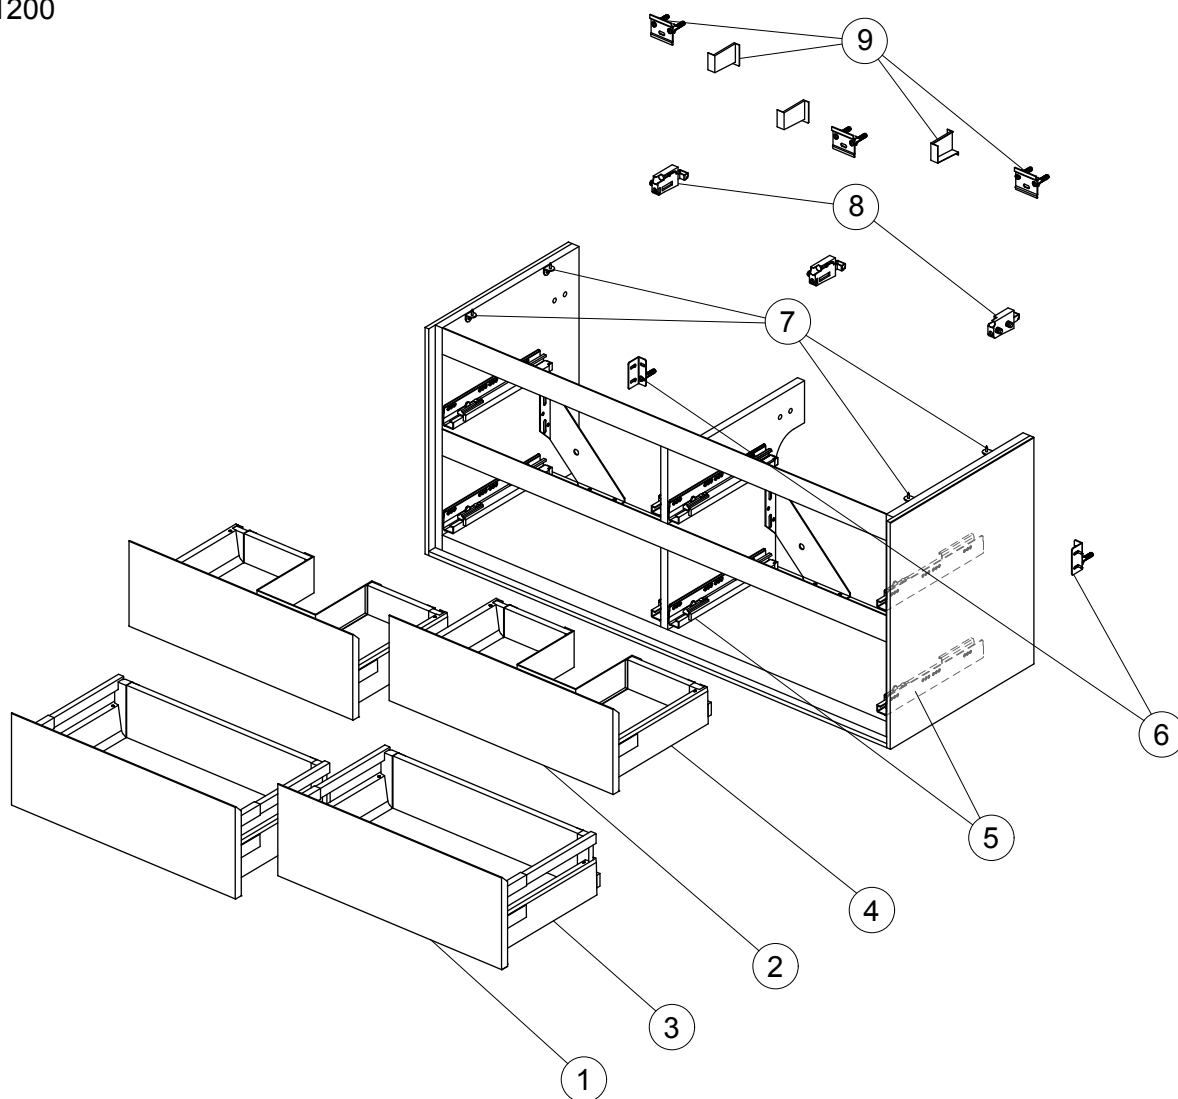

| Item | Description | Colour/Finish | | Code No. | Quantity |
|------|---------------------------------------|------------------------|------------------|----------|----------|
| | | Outside Finish | Accent Finish | | |
| 1 | Lower drawer front panel 120 | B2 - Glossy White | Matt White | EF558B2 | 1 |
| | | KN - Glossy White | Matt Light Gray | EF558B2 | |
| | | EQ - Glossy Light Gray | Matt White | EF558EQ | |
| | | PS - Wood Light Gray | Matt White | EF558PS | |
| | | UK - Wood Light Brown | Matt Light Brown | EF558UK | |
| | | VY - Matt Dark Brown | Matt White | EF558VY | |
| 2 | Upper drawer front panel 120 | B2 - Glossy White | Matt White | EF557B2 | 1 |
| | | KN - Glossy White | Matt Light Gray | EF557B2 | |
| | | EQ - Glossy Light Gray | Matt White | EF557EQ | |
| | | PS - Wood Light Gray | Matt White | EF557PS | |
| | | UK - Wood Light Brown | Matt Light Brown | EF557UK | |
| | | VY - Matt Dark Brown | Matt White | EF557VY | |
| 3 | Lower drawer structure 120 Matt White | | | EF56067 | 1 |
| 4 | Upper drawer structure 120 Matt White | | | EF55967 | 1 |
| 5 | Runner 300 KIT | | | EF53867 | Pair |
| 6 | Safety KIT (Brackets, screws, plugs) | | | EF53967 | 10 |
| 7 | TOP brackets KIT (Brackets & screws) | | | EF54067 | 17 |
| 8 | Hanging brackets KIT BU | | | EF54167 | Pair |
| 9 | Wall fixation KIT BU | | | EF54267 | 18 |