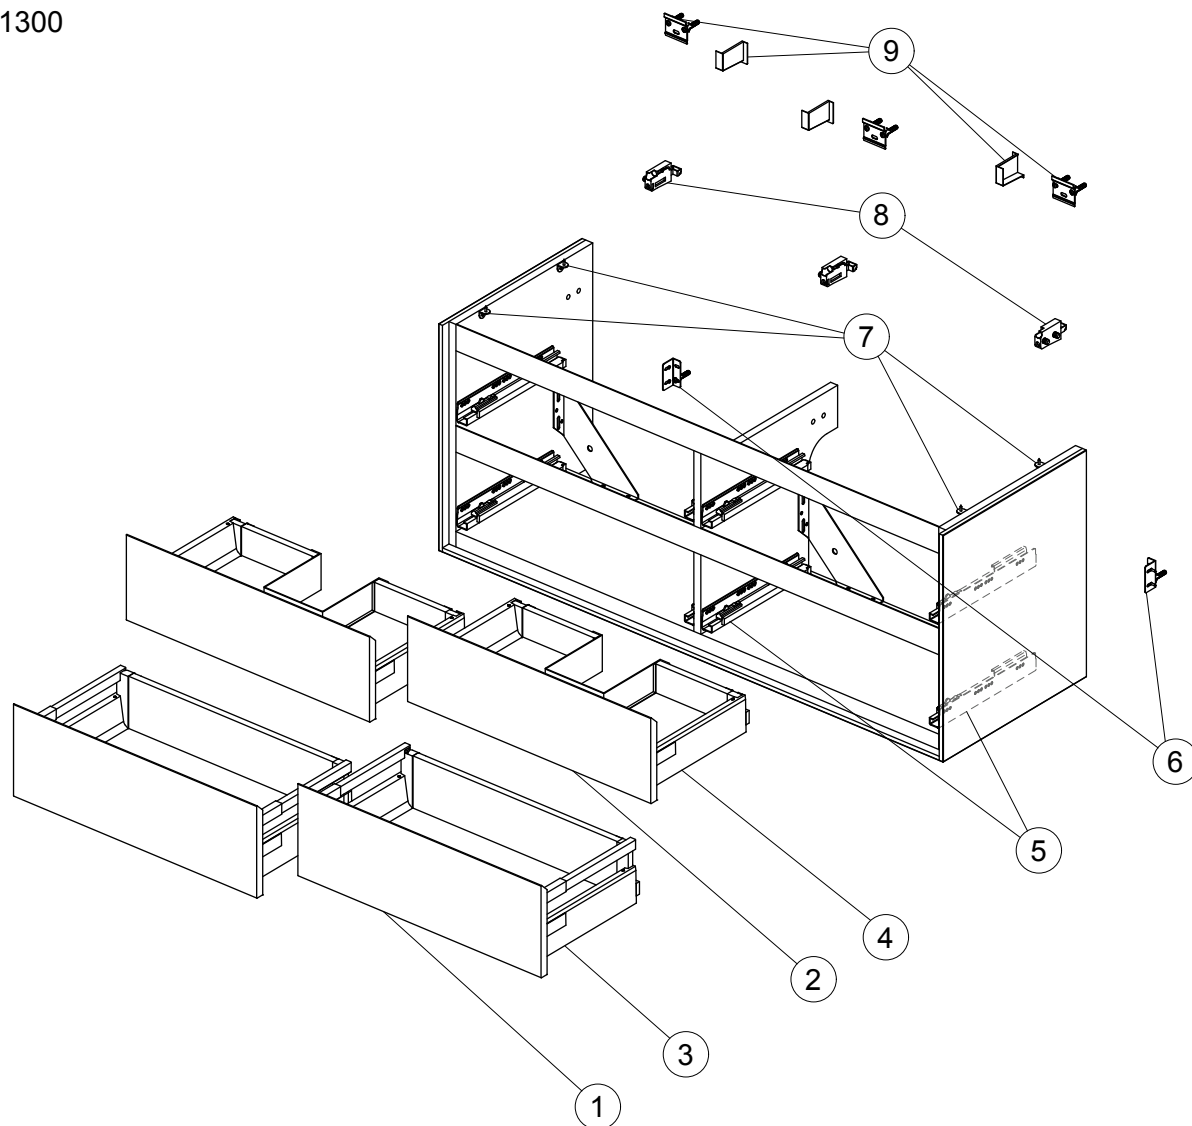

Item	Description	Colour/Finish		Code No.	Quantity
		Outside Finish	Accent Finish		
1	Lower drawer front panel 130	B2 - Glossy White KN - Glossy White EQ - Glossy Light Gray PS - Wood Light Gray UK - Wood Light Brown VY - Matt Dark Brown	Matt White Matt Light Gray Matt White Matt White Matt Light Brown Matt White	EF562B2 EF562B2 EF562EQ EF562PS EF562UK EF562VY	1
2	Upper drawer front panel 130	B2 - Glossy White KN - Glossy White EQ - Glossy Light Gray PS - Wood Light Gray UK - Wood Light Brown VY - Matt Dark Brown	Matt White Matt Light Gray Matt White Matt White Matt Light Brown Matt White	EF561B2 EF561B2 EF561EQ EF561PS EF561UK EF561VY	1
3	Lower drawer structure 130 Matt White			EF56467	1
4	Upper drawer structure 130 Matt White			EF56367	1
5	Runner 300 KIT			EF53867	Pair
6	Safety KIT (Brackets, screws, plugs)			EF53967	10
7	TOP brackets KIT (Brackets & screws)			EF54067	17
8	Hanging brackets KIT BU			EF54167	Pair
9	Wall fixation KIT BU			EF54267	18

Item	Description	Colour/Finish		Code No.	Quantity
		Outside Finish	Accent Finish		
1	Lower drawer front panel 130	B2 - Glossy White KN - Glossy White EQ - Glossy Light Grey PS - Wood Light Grey UK - Wood Light Brown VY - Matt Dark Brown	Matt White Matt Light Grey Matt White Matt White Matt Light Brown Matt White	EF668B2 EF668B2 EF668EQ EF668PS EF668UK EF668VY	1
2	Upper drawer front panel 130	B2 - Glossy White KN - Glossy White EQ - Glossy Light Grey PS - Wood Light Grey UK - Wood Light Brown VY - Matt Dark Brown	Matt White Matt Light Grey Matt White Matt White Matt Light Brown Matt White	EF667B2 EF667B2 EF667EQ EF667PS EF667UK EF667VY	1
3	Lower drawer structure 130 Matt White			EF67067	1
4	Upper drawer structure 130 Matt White			EF66967	1
5	Runner 300 KIT			RV07467	Pair
6	Safety KIT (Brackets, screws, plugs)			TV38767	12
7	TOP brackets KIT (Brackets & screws)			TV38367	12
8	Hanging brackets KIT 1			RV08267	Pair
9	Wall fixation KIT 1			RV08167	12