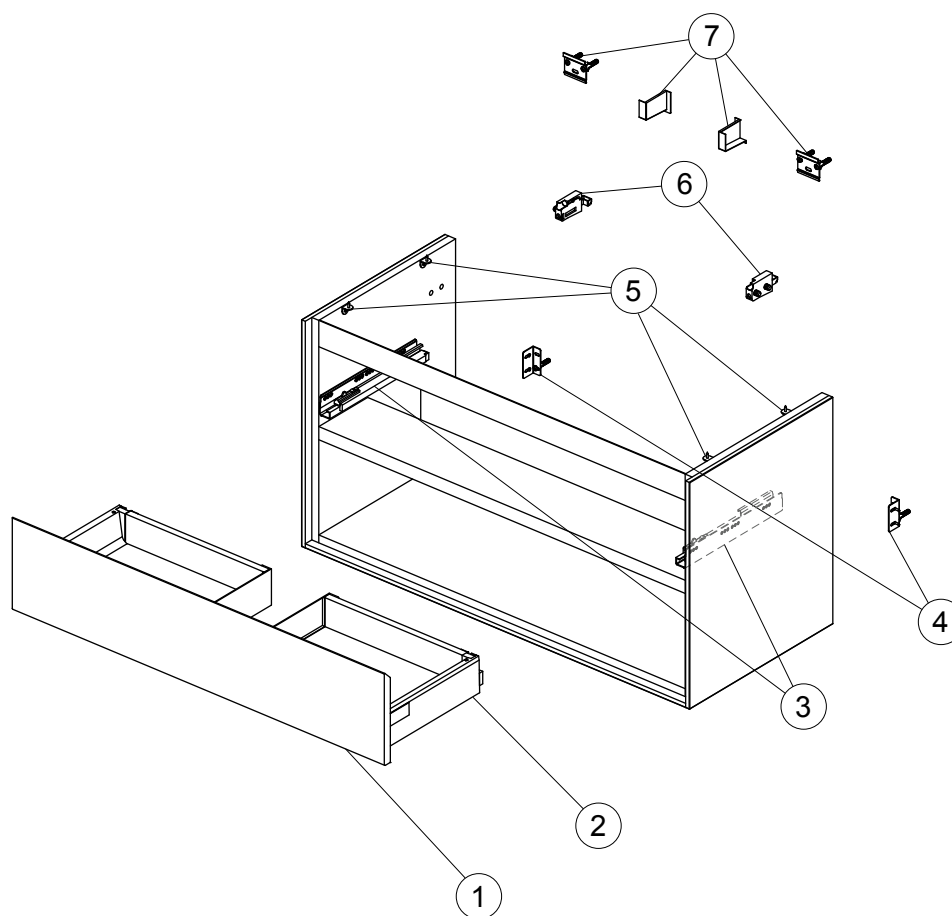

Item	Description	Colour/Finish		Code No.	Quantity
		Outside Finish	Accent Finish		
1	Drawer front panel OS 100	B2 - Glossy White KN - Glossy White EQ - Glossy Light Gray PS - Wood Light Gray UK - Wood Light Brown VY - Matt Dark Brown	Matt White Matt Light Gray Matt White Matt White Matt Light Brown Matt White	EF567B2 EF567B2 EF567EQ EF567PS EF567UK EF567VY	1
2	Upper drawer structure 100 Matt White			EF55567	1
3	Runner 300 KIT			EF53867	Pair
4	Safety KIT (Brackets, screws, plugs)			EF53967	10
5	TOP brackets KIT (Brackets & screws)			EF54067	17
6	Hanging brackets KIT BU			EF54167	Pair
7	Wall fixation KIT BU			EF54267	18

Item	Description	Colour/Finish		Code No.	Quantity
		Outside Finish	Accent Finish		
1	Drawer front panel OS 100	B2 - Glossy White KN - Glossy White EQ - Glossy Light Grey PS - Wood Light Grey UK - Wood Light Brown VY - Matt Dark Brown	Matt White Matt Light Grey Matt White Matt White Matt Light Brown Matt White	EF673B2 EF673B2 EF673EQ EF673PS EF673UK EF673VY	1
2	Upper drawer structure 100 Matt White			EF66167	1
3	Runner 300 KIT			RV07467	Pair
4	Safety KIT (Brackets, screws, plugs)			TV38767	12
5	TOP brackets KIT (Brackets & screws)			TV38367	12
6	Hanging brackets KIT 1			RV08267	Pair
7	Wall fixation KIT 1			RV08167	12