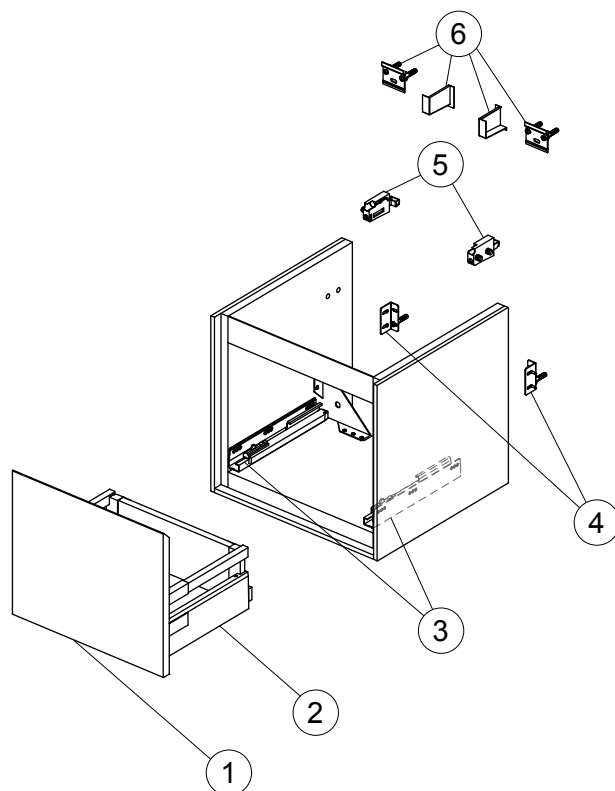

Item	Description	Colour/Finish		Code No.	Quantity
		Outside Finish	Accent Finish		
1	Drawer front panel 43	B2 - Glossy White KN - Glossy White EQ - Glossy Light Gray PS - Wood Light Gray UK - Wood Light Brown VY - Matt Dark Brown	Matt White Matt Light Gray Matt White Matt White Matt Light Brown Matt White	EF570B2 EF570B2 EF570EQ EF570PS EF570UK EF570VY	1
2	Drawer structure 43 Matt White			EF57167	1
3	Runner 260 KIT			EF53767	Pair
4	Safety KIT (Brackets, screws & plugs)			EF53967	10
5	Hanging brackets KIT BU			EF54167	Pair
6	Wall fixation KIT BU			EF54267	18

Item	Description	Colour/Finish		Code No.	Quantity
		Outside Finish	Accent Finish		
1	Drawer front panel 43	B2 - Glossy White KN - Glossy White EQ - Glossy Light Grey PS - Wood Light Grey UK - Wood Light Brown VY - Matt Dark Brown	Matt White Matt Light Grey Matt White Matt White Matt Light Brown Matt White	EF676B2 EF676B2 EF676EQ EF676PS EF676UK EF676VY	1
2	Drawer structure 43 Matt White			EF67767	1
3	Runner 270 KIT Blum			RV07667	Pair
4	Safety KIT (Brackets, screws & plugs)			TV38767	12
5	Hanging brackets KIT 1			RV08267	Pair
6	Wall fixation KIT 1			RV08167	12