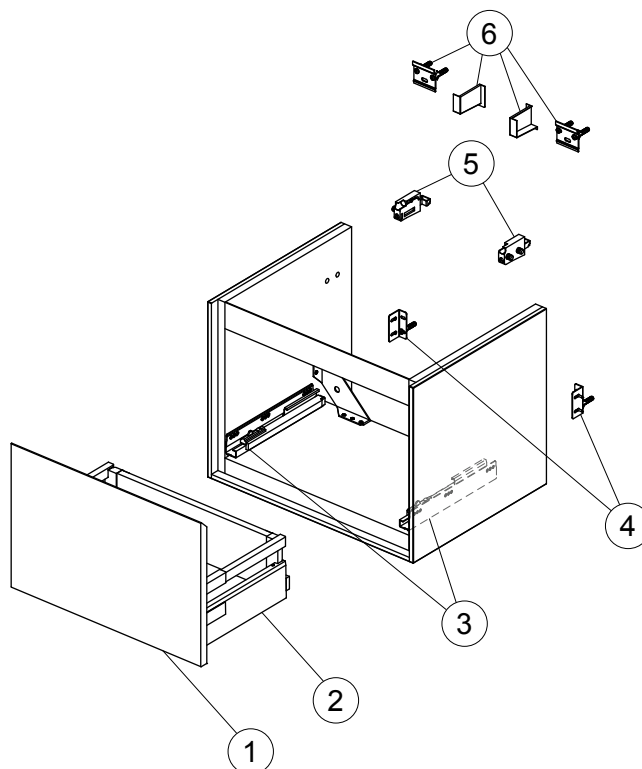

Item	Description	Colour/Finish		Code No.	Quantity
		Outside Finish	Accent Finish		
1	Drawer front panel 53	B2 - Glossy White KN - Glossy White EQ - Glossy Light Gray PS - Wood Light Gray UK - Wood Light Brown VY - Matt Dark Brown	Matt White Matt Light Gray Matt White Matt White Matt Light Brown Matt White	EF574B2 EF574B2 EF574EQ EF574PS EF574UK EF574VY	1
2	Drawer structure 53 Matt White			EF57567	1
3	Runner 260 KIT			EF53767	Pair
4	Safety KIT (Brackets, screws & plugs)			EF53967	10
5	Hanging brackets KIT BU			EF54167	Pair
6	Wall fixation KIT BU			EF54267	18

Item	Description	Colour/Finish		Code No.	Quantity
		Outside Finish	Accent Finish		
1	Drawer front panel 53	B2 - Glossy White KN - Glossy White EQ - Glossy Light Grey PS - Wood Light Grey UK - Wood Light Brown VY - Matt Dark Brown	Matt White Matt Light Grey Matt White Matt White Matt Light Brown Matt White	EF680B2 EF680B2 EF680EQ EF680PS EF680UK EF680VY	1
2	Drawer structure 53 Matt White			EF68167	1
3	Runner 270 KIT Blum			RV07667	Pair
4	Safety KIT (Brackets, screws & plugs)			TV38767	12
5	Hanging brackets KIT 1			RV08267	Pair
6	Wall fixation KIT 1			RV08167	12