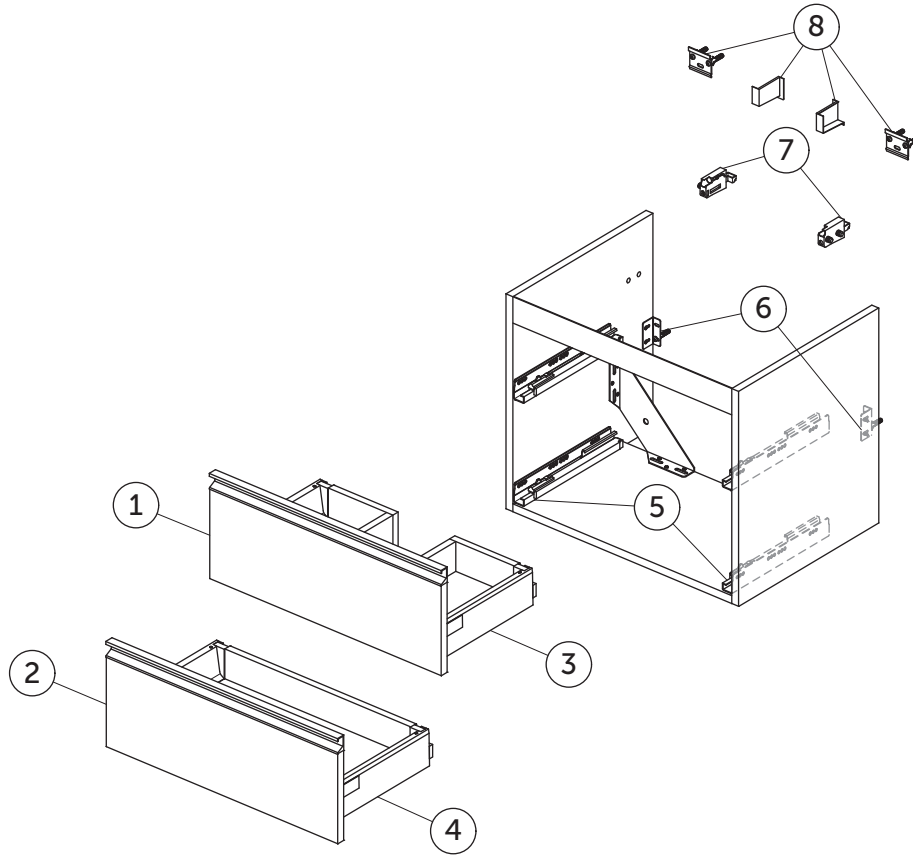

# SPARE PARTS

Basin unit 600  
2 drawers

Item	Description	Colour/Finish	Code No.	Quantity
1	Upper drawer front panel 597 x 206	WG - Glossy White Y2 - Matt Anthracite PA - Dark Walnut PB - Gold Oak	TV875WG TV875Y2 TV875PA TV875PB	1
2	Lower drawer front panel 597 x 206	WG - Glossy White Y2 - Matt Anthracite PA - Dark Walnut PB - Gold Oak	TV876WG TV876Y2 TV876PA TV876PB	1
3	Upper drawer structure 60	Y2 - Matt Anthracite	TV877Y2	1
4	Lower drawer structure 60	Y2 - Matt Anthracite	TV878Y2	1
5	Runner 300 KIT		RV07467	pair
6	Safety KIT (brackets, screws, plugs)		TV38767	12
7	Hanging brackets KIT 1		RV08267	pair
8	Wall fixation KIT 1		RV08167	12