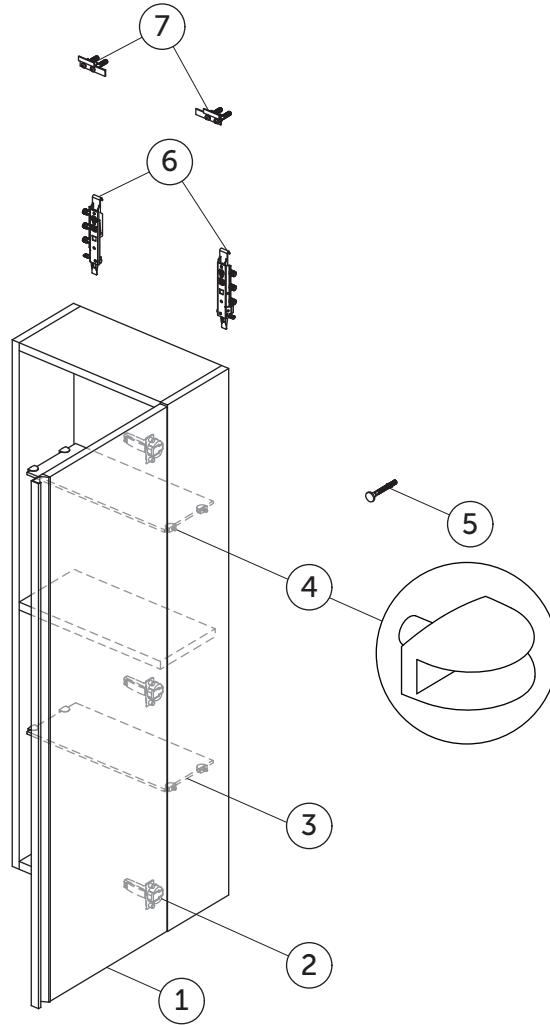

SPARE PARTS

Half-column Unit 1200
1 door

Item	Description	Colour/Finish	Code No.	Quantity
1	Half-column door panel 1196 x 397	WG - Glossy White Y2 - Matt Anthracite PA - Dark Walnut PB - Gold Oak	TV885WG TV885Y2 TV885PA TV885PB	1
2	Hinge KIT for door Soft close (hinge and plate)		TV38567	1 + 1
3	Glass shelf P210		TV377RQ	1
4	Glass shelf holder KIT		RV11767	4
5	Safety KIT Fisher (screw, plug, washer, cap)		TV38667	4
6	Hanging brackets KIT 2		RV11967	pair
7	Wall fixation KIT 2		RV11867	10