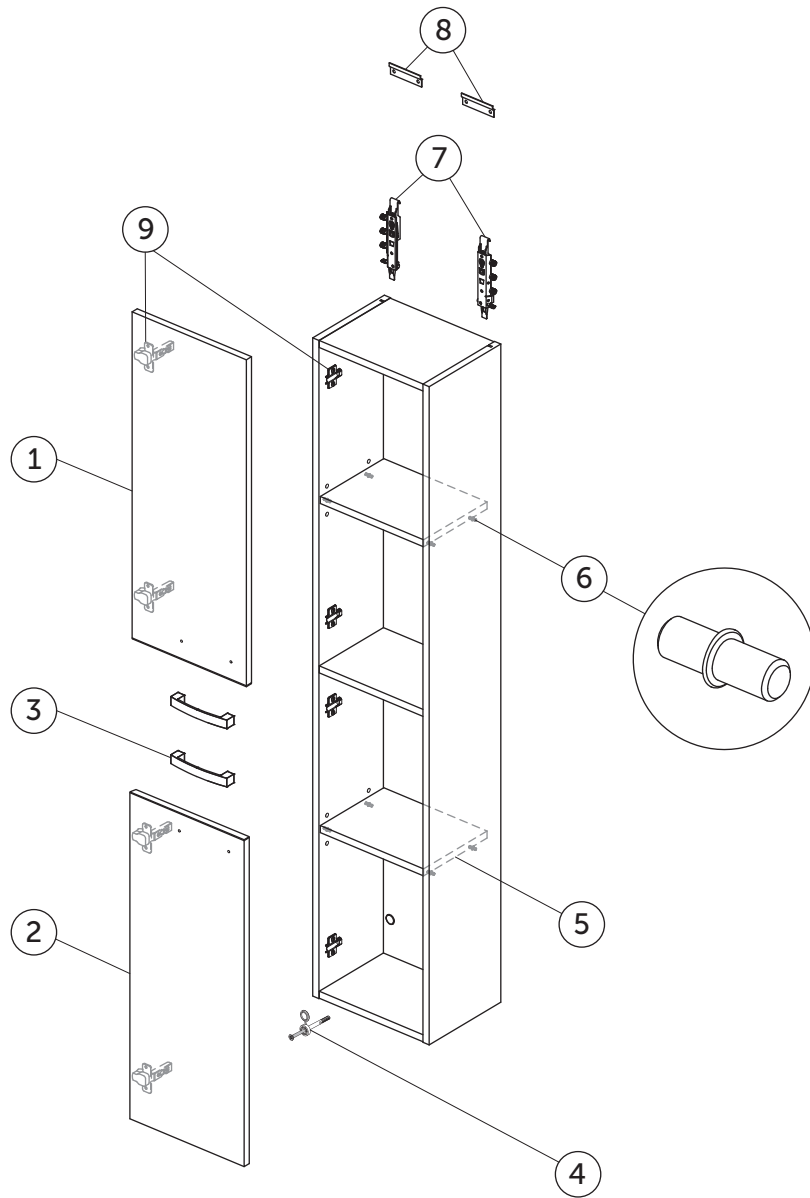

SPARE PARTS

Column unit
2 doors

Item	Description	Colour/Finish	Code No.	Quantity
1	Upper Door (No hinges)	WG - White SG - Gray * OS - Oak LG - Lava Grey **	EF036WG EF036SG EF036OS EF036LG	1
2	Lower Door (No hinges)	WG - White SG - Gray * OS - Oak LG - Lava Grey **	EF037WG EF037SG EF037OS EF037LG	1
3	Handle + screws		EF03167	1
4	Security screw fixation column		EF03867	1
5	Shelf	WG - White SG - Gray * OS - Oak LG - Lava Grey **	EV434WG EV434SG EV434OS EV434LG	1
6	Shelf holder KIT		EV43567	4
7	Hanging bracket KIT Traser 6		EV43867	Pair
8	Wall fixation KIT column		EV43767	2
9	Hinge KIT for door SC (Hinge + plate)		EV43667	1 + 1