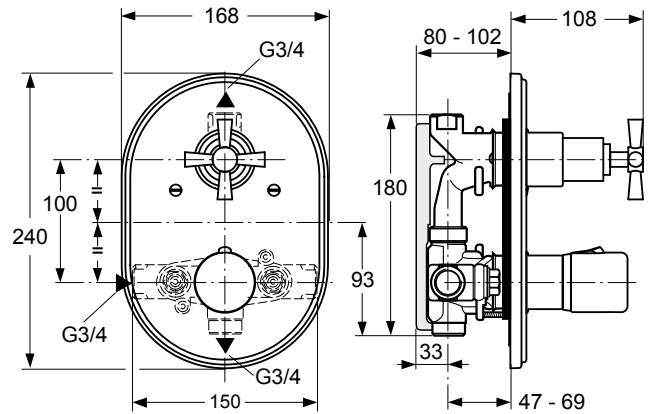

Produced since:

Kit 1 Pre-installation G3/4 = **A3143NU**

Kit 2 Individual Thermostat / Trim only
chrome **H2578AA**

G 3/4

Replace XX with the appropriate finish code
chrome = AA, chrome-velourschrome = PQ, ultra steel = GN

Example spare part order:
H 960 674 AA in chrome
H 960 674 GN in ultra steel

Pos.	Description	Part-Number	Qty.	Pos.	Description	Part-Number	Qty.
1	Cover Temp. handle	H 960 674 XX	1 pcs	16	Cartridge complete G3/4	A 962 211 NU	1 pcs
2	Thread pin M5x5 DIN916	A 962 041 NU	1 pcs	17	Repair set Cartridge	A 963 565 NU	1 Set
3	Volume control handle	H 960 000 XX	1 pcs	18	Non-return+stop valve hot	A 963 562 NU	1 pcs
4	Ejot PT-Screw KB 50x10			19	Non-return+stop valve cold	A 963 561 NU	1 pcs
5	Handle insert with pos. 4	H 960 675 NU	1 pcs	20	O - Ring set	A 963 563 NU	1 Set
6	Screw M5 x20 DIN 964	H 960 678 XX	1 pcs	21	Non-return valve DW514	A 963 566 NU	2 pcs
7	Escutcheon cpl. + Pos. 10	H 960 691 XX	1 Set	22	Body (built-in)		
8	Plastic ring grey	A 963 511 NU	1 pcs	23	Headwork G3/4 180°	A 961 772 NU	1 pcs
9	Screw M4x50 DIN 964			24	Plug G3/4 with washer		
10	Escutcheon holder + pos.8	H 960 796 NU	1 pcs	25	O - Ring Ø 37,77 x 2,62	A 962 574 NU	1 pcs
11	O - Ring Ø 43 x 3	A 860 637 NU	1 pcs	26	Plaster guard		
12	Cover cap Volume control	H 960 769 XX	1 pcs	27	Sealing frame + seal ring	A 963 510 NU	1 Set
13	Cover cap Temperature	H 960 680 XX	1 pcs	28	Cylindrical screw M4 x 10		
14	Temperature adjustment	A 963 427 NU	1 Set	29	Extension kit (25mm)	A 860 835 NU	1 pcs
15	O - Ring Ø 37,77 x 2,62	A 962 574 NU	1 pcs				