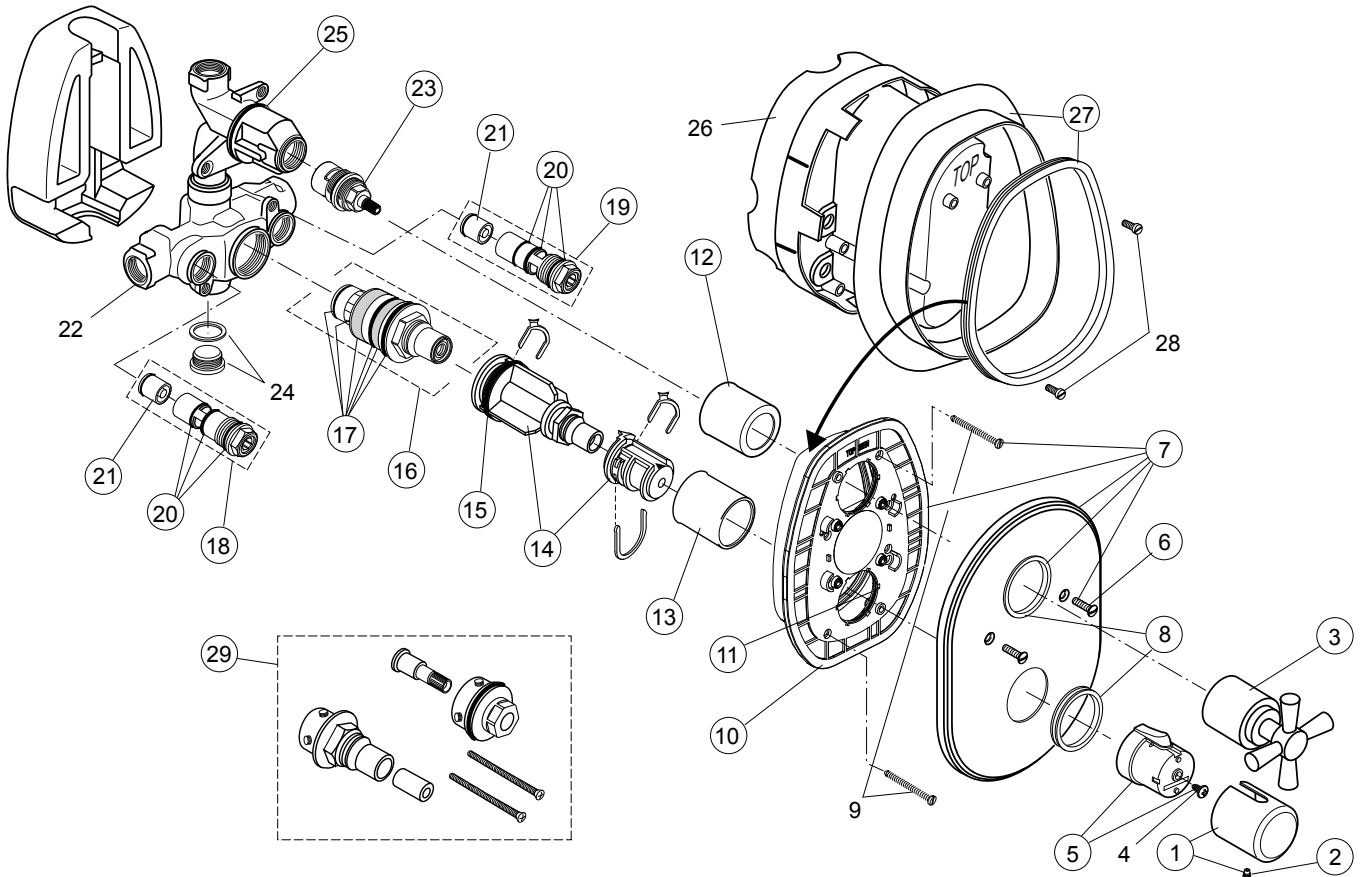

Produced since:

Kit 1 Pre-installation G3/4 = **A3143NU**

Kit 2 Individual Thermostat / Trim only
chrome **H2578AA**

G 3/4

Replace XX with the appropriate finish code
chrome = AA, chrome-velourschrome = PQ, ultra steel = GN

Example spare part order:
H 960 674 AA in chrome
H 960 674 GN in ultra steel

Pos.	Description	Part-Number	Qty.	Pos.	Description	Part-Number	Qty.
1	Cover Temp. handle	H 960 674 XX	1 pcs	16	Cartridge complete G3/4	A 962 211 NU	1 pcs
2	Thread pin M5x5 DIN916	A 962 041 NU	1 pcs	17	Repair set Cartridge	A 963 565 NU	1 Set
3	Volume control handle	H 960 000 XX	1 pcs	18	Non-return+stop valve hot	A 963 562 NU	1 pcs
4	Ejot PT-Screw KB 50x10			19	Non-return+stop valve cold	A 963 561 NU	1 pcs
5	Handle insert with pos. 4	H 960 675 NU	1 pcs	20	O - Ring set	A 963 563 NU	1 Set
6	Screw M5 x20 DIN 964	H 960 678 XX	1 pcs	21	Non-return valve DW514	A 963 566 NU	2 pcs
7	Escutcheon cpl. + Pos. 10	H 960 691 XX	1 Set	22	Body (built-in)		
8	Plastic ring grey	A 963 511 NU	1 pcs	23	Headwork G3/4 180°	A 961 772 NU	1 pcs
9	Screw M4x50 DIN 964			24	Plug G3/4 with washer		
10	Escutcheon holder + pos.8	H 960 796 NU	1 pcs	25	O - Ring Ø 37,77 x 2,62	A 962 574 NU	1 pcs
11	O - Ring Ø 43 x 3	A 860 637 NU	1 pcs	26	Plaster guard		
12	Cover cap Volume control	H 960 769 XX	1 pcs	27	Sealing frame + seal ring	A 963 510 NU	1 Set
13	Cover cap Temperature	H 960 680 XX	1 pcs	28	Cylindrical screw M4 x 10		
14	Temperature adjustment	A 963 427 NU	1 Set	29	Extension kit (25mm)	A 860 835 NU	1 pcs
15	O - Ring Ø 37,77 x 2,62	A 962 574 NU	1 pcs				