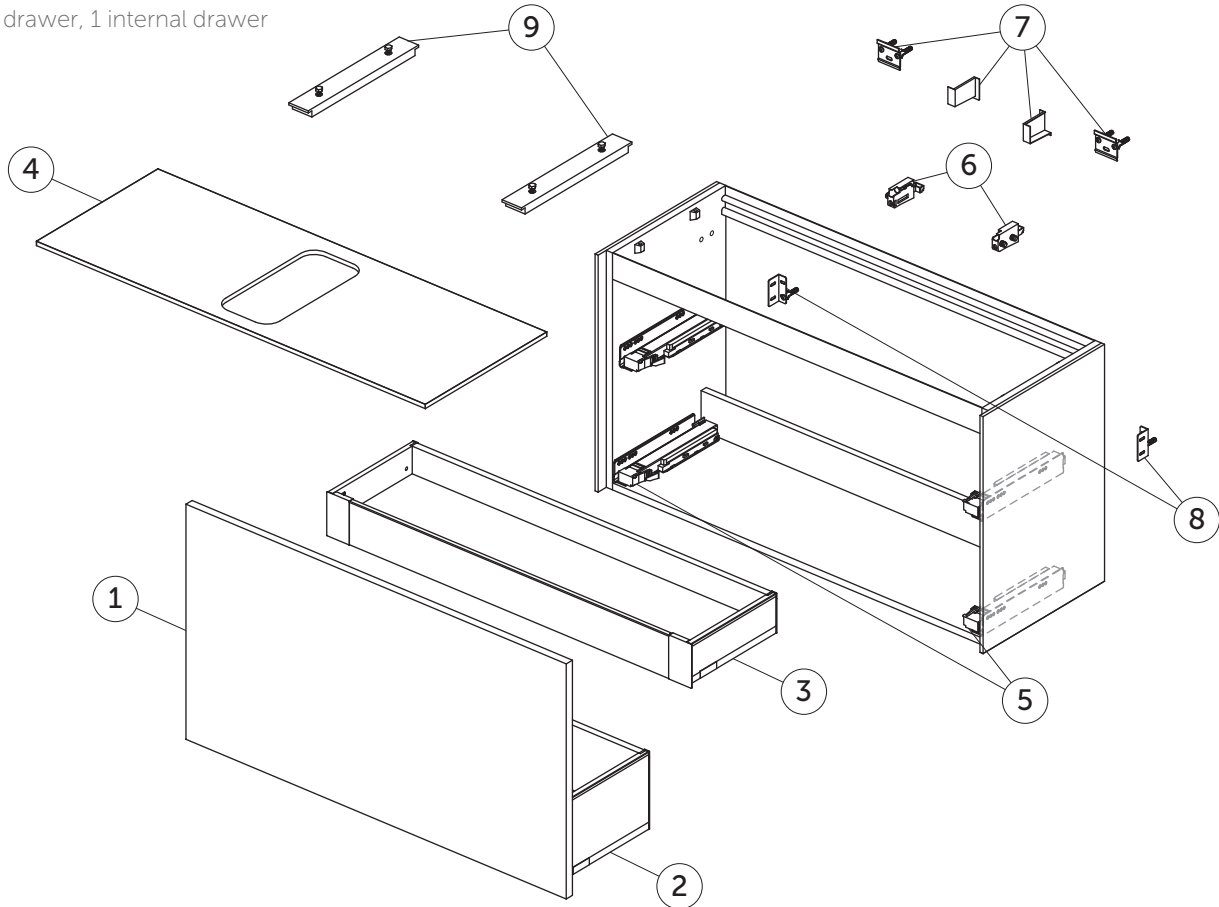

# SPARE PARTS

Basin Unit 1000

1 external drawer, 1 internal drawer

Item	Description	Colour/Finish	Code No.	Quantity
1	Drawer front panel 980 x 536	Y1 - Matt White	TV735Y1	1
		Y2 - Matt Anthracite	TV735Y2	
		Y3 - Matt Sunset	TV735Y3	
		Y4 - Smoked Oak	TV735Y4	
		Y5 - Dark Walnut	TV735Y5	
		Y6 - Light Oak	TV735Y6	
2	Drawer structure box 100 x 37	Y2 - Matt Anthracite	TV736Y2	1
3	Complete internal drawer 100	Y2 - Matt Anthracite	TV737Y2	1
4	Worktop 1002 x 373 center cut	Y1 - Matt White	TV738Y1	1
		Y2 - Matt Anthracite	TV738Y2	
		Y3 - Matt Sunset	TV738Y3	
		Y4 - Smoked Oak	TV738Y4	
		Y5 - Dark Walnut	TV738Y5	
		Y6 - Light Oak	TV738Y6	
	Worktop 1002 x 373 no cut	Y1 - Matt White	TV739Y1	1
		Y2 - Matt Anthracite	TV739Y2	
		Y3 - Matt Sunset	TV739Y3	
		Y4 - Smoked Oak	TV739Y4	
		Y5 - Dark Walnut	TV739Y5	
		Y6 - Light Oak	TV739Y6	
5	Runners 270 Push KIT		TV72567	pair
6	Hanging brackets KIT 1		RV08267	pair
7	Wall fixation KIT 1 new		TV72667	14
8	Safety KIT (brackets, screws & plugs)		TV38767	12
9	Worktop adjustable support kit short		TV73467	pair