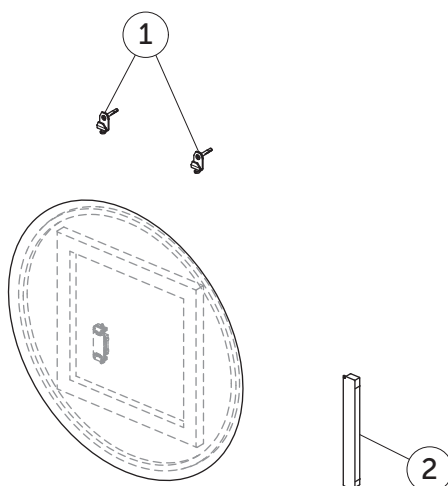

SPARE PARTS

Round Mirror 600

Item	Description	Colour/Finish	Code No.	Quantity
1	Wall fixing KIT Framed Mirrors		TV71367	10
2	Transformer SNP30 & IP blue connector *		TV89267	1

* Transformer type:
1. SNAPPY SNP30-12FP-1