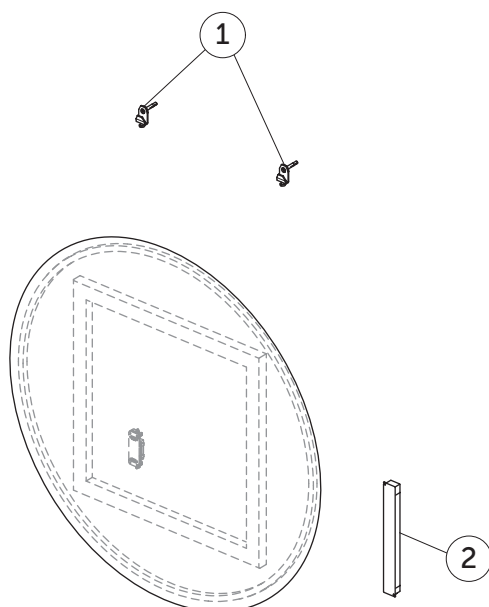

SPARE PARTS

Round Mirror 800

Item	Description	Colour/Finish	Code No.	Quantity
1	Wall fixing KIT Framed Mirrors		TV71367	10
2	Transformer SNP30 & IP blue connector *		TV89267	1

* Transformer type:
1. SNAPPY SNP30-12FP-1