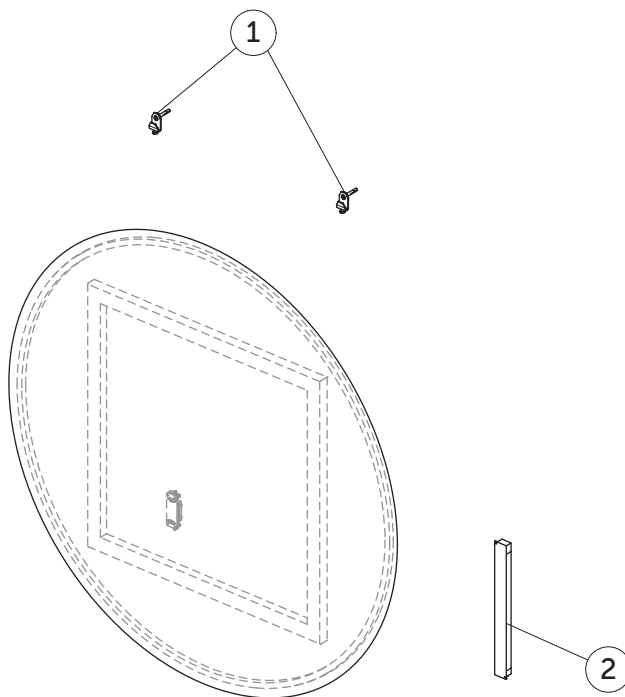

SPARE PARTS

Round Mirror 1000

Item	Description	Colour/Finish	Code No.	Quantity
1	Wall fixing KIT Framed Mirrors		TV71367	10
2	Transformer SNP60 & IP blue connector *		TV89167	1

* Transformer type:
1. SNAPPY SNP60-12FP-1