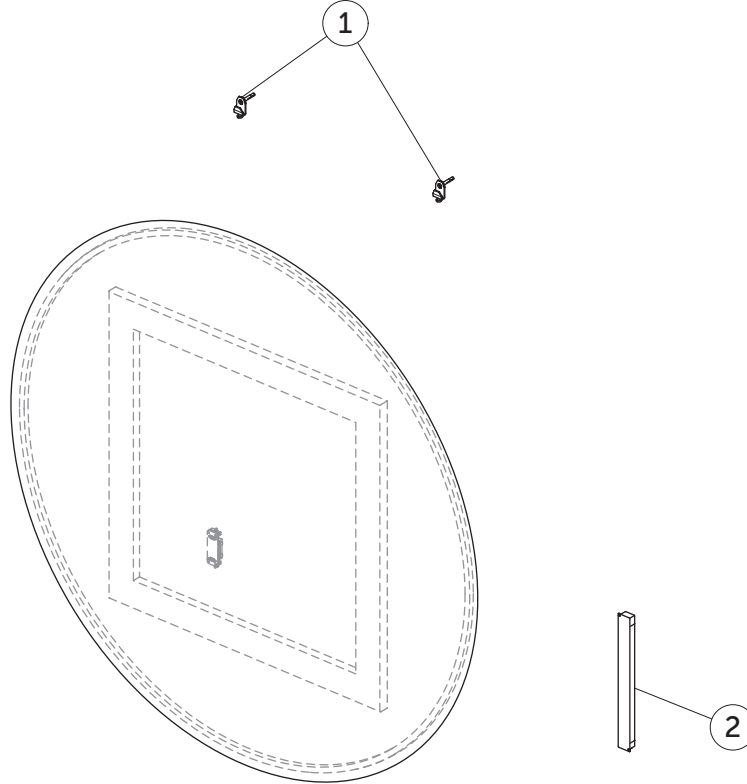

SPARE PARTS

Round Mirror 1200

Item	Description	Colour/Finish	Code No.	Quantity
1	Wall fixing KIT Framed Mirrors		TV71367	10
2	Transformer SNP60 & IP blue connector *		TV89167	1

* Transformer type:
1. SNAPPY SNP60-12FP-1