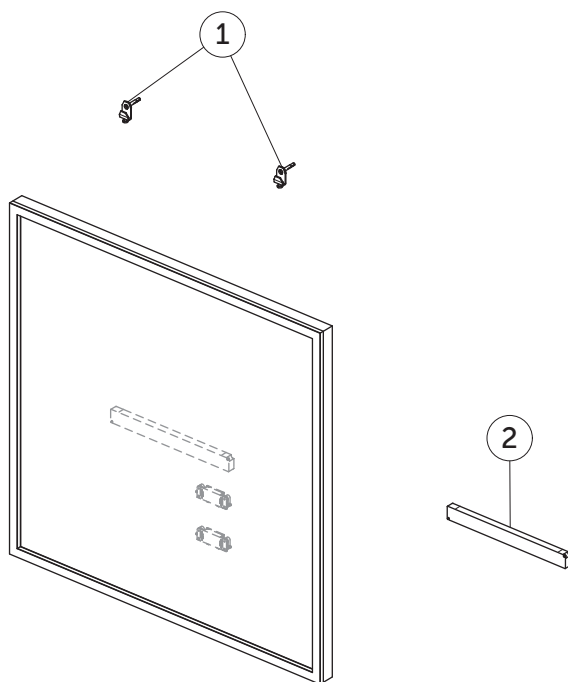

SPARE PARTS

Black Square Mirror 800

Item	Description	Colour/Finish	Code No.	Quantity
1	Wall fixing KIT Framed Mirrors		TV71367	10
2	Transformer with connector KR_CO+TRD *		TV86267	1

* Transformer type:

1. SNAPPY SNP60-12VFP-1
2. Alternative: EFFELUCE CEP 40P