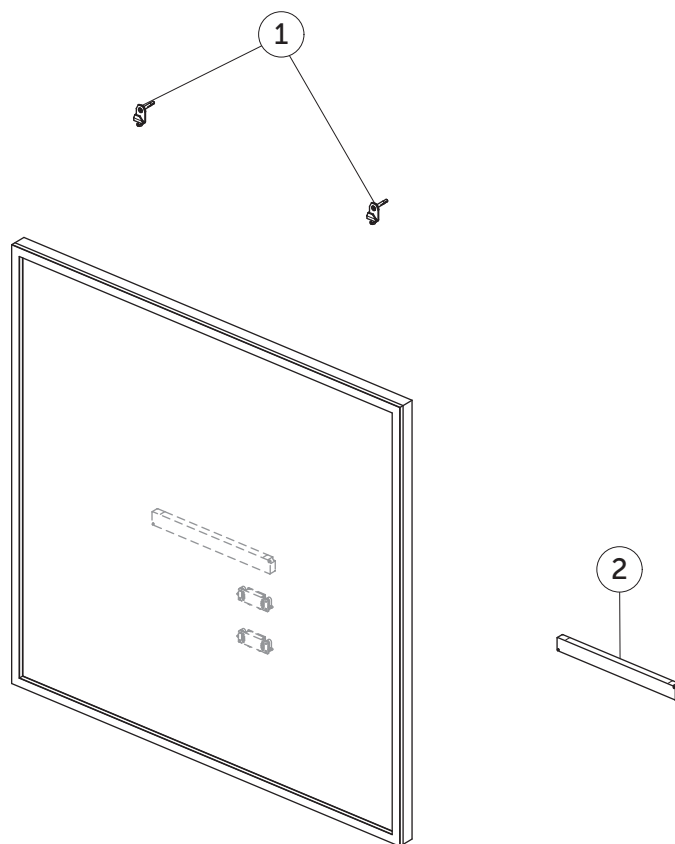

SPARE PARTS

Black Square Mirror 1000

Item	Description	Colour/Finish	Code No.	Quantity
1	Wall fixing KIT Framed Mirrors		TV71367	10
2	Transformer with connector KR_CO+TRD *		TV86267	1

* Transformer type:

1. SNAPPY SNP60-12VFP-1
2. Alternative: EFFELUCE CEP 40P