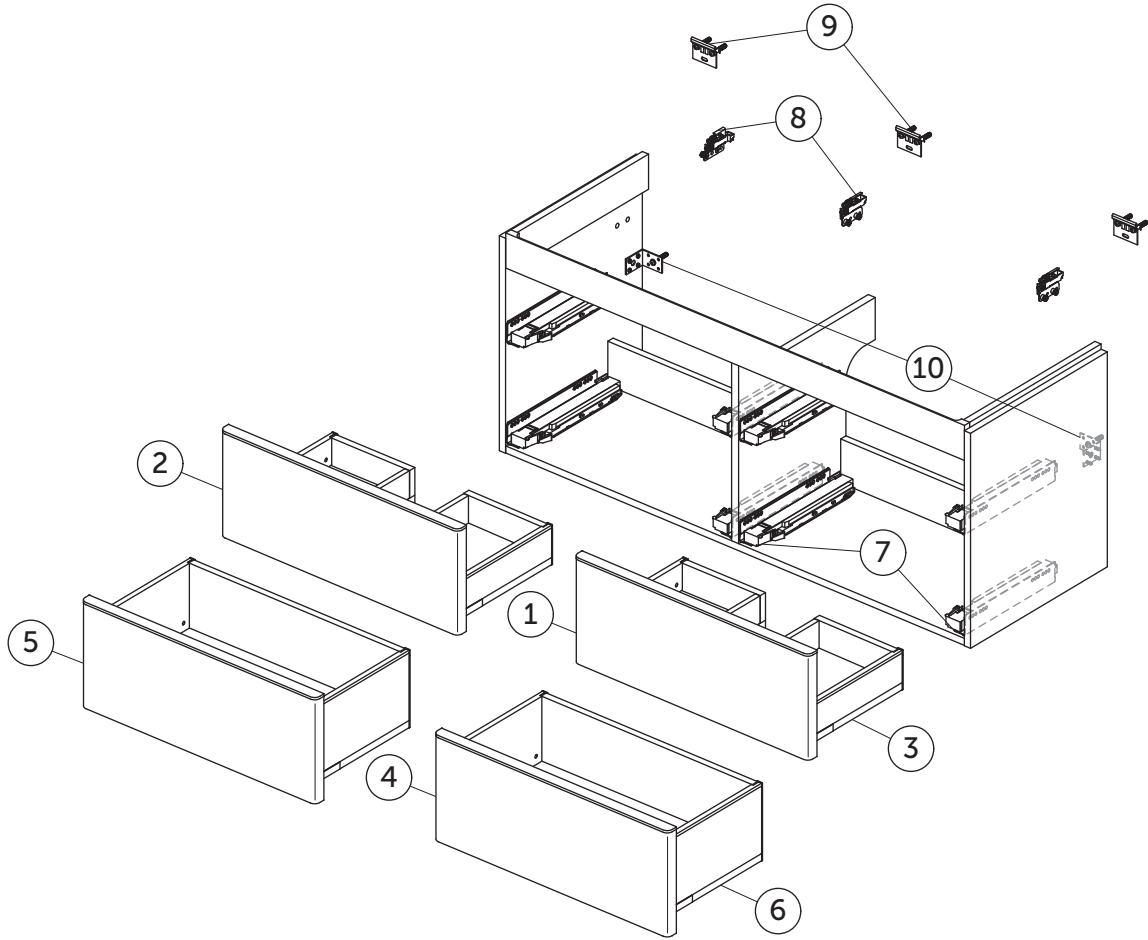

SPARE PARTS

Basin unit 1214
4 drawers

Item	Description	Colour/Finish	Code No.	Quantity
1	Upper drawer front panel RH 121	PA - Dark Walnut PB - Gold Oak WG - Glossy White Y2 - Matt Anthracite	TV823PA TV823PB TV823WG TV823Y2	1
2	Upper drawer front panel LH 121	PA - Dark Walnut PB - Gold Oak WG - Glossy White Y2 - Matt Anthracite	TV824PA TV824PB TV824WG TV824Y2	1
3	Upper drawer structure box 121	Y2 - Matt Anthracite	TV825Y2	1
4	Lower drawer front panel RH 121	PA - Dark Walnut PB - Gold Oak WG - Glossy White Y2 - Matt Anthracite	TV826PA TV826PB TV826WG TV826Y2	1
5	Lower drawer front panel LH 121	PA - Dark Walnut PB - Gold Oak WG - Glossy White Y2 - Matt Anthracite	TV827PA TV827PB TV827WG TV827Y2	1
6	Lower drawer structure box 121	Y2 - Matt Anthracite	TV828Y2	1
7	Runners 300 Push KIT		TV80467	pair
8	Hanging brackets KIT 1		TV80567	pair
9	Wall fixation KIT 1		TV80667	14
10	Safety KIT		TV86167	pair