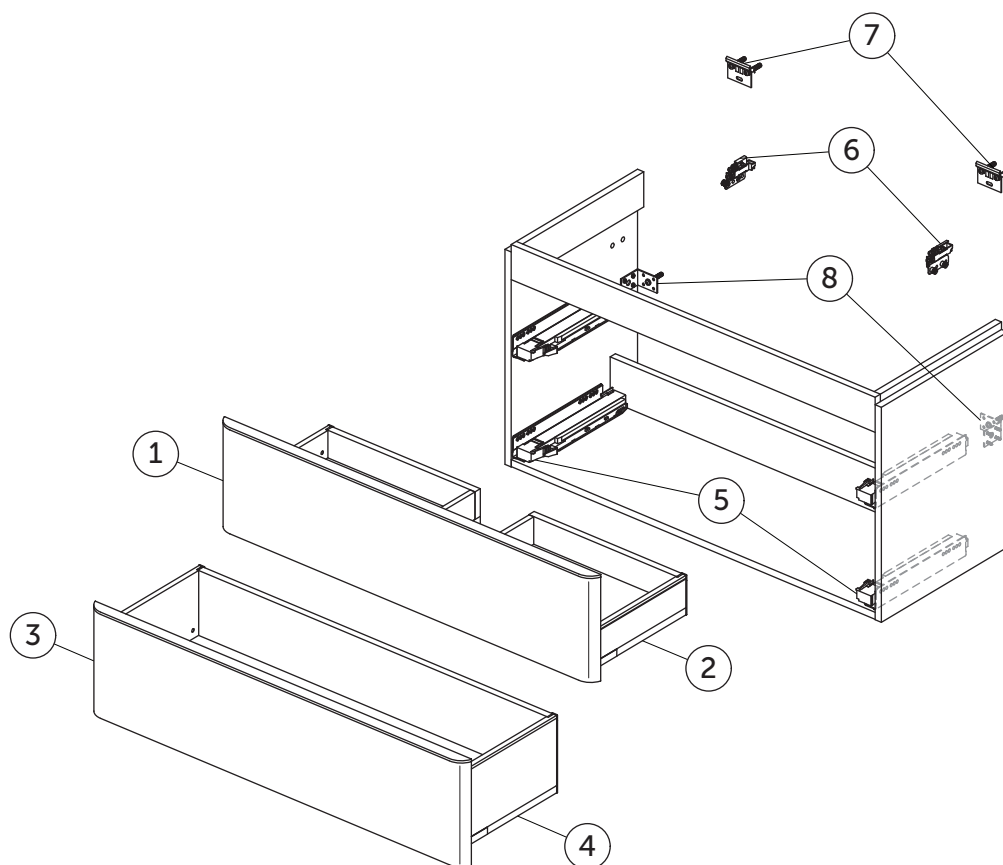

SPARE PARTS

Basin unit 970
2 drawers

Item	Description	Colour/Finish	Code No.	Quantity
1	Upper drawer front panel 97	PA - Dark Walnut PB - Gold Oak WG - Glossy White Y2 - Matt Anthracite	TV841PA TV841PB TV841WG TV841Y2	1
2	Upper drawer structure box 97	Y2 - Matt Anthracite	TV842Y2	1
3	Lower drawer front panel 97	PA - Dark Walnut PB - Gold Oak WG - Glossy White Y2 - Matt Anthracite	TV843PA TV843PB TV843WG TV843Y2	1
4	Lower drawer structure box 97	Y2 - Matt Anthracite	TV844Y2	1
5	Runners 300 Push KIT		TV80467	pair
6	Hanging brackets KIT 1		TV80567	pair
7	Wall fixation KIT 1		TV80667	14
8	Safety KIT		TV86167	pair