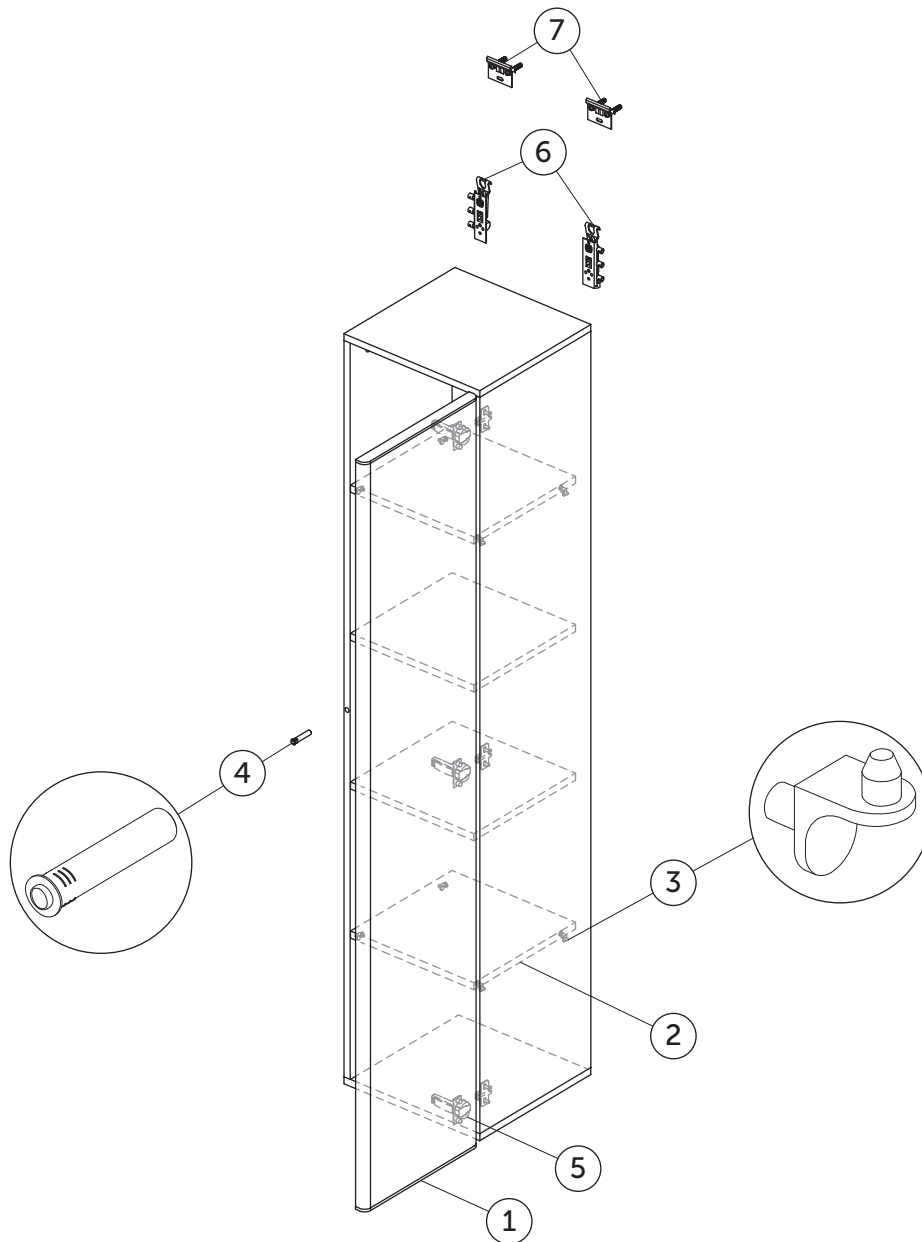

SPARE PARTS

Column unit 1710 reversible
1 door

Item	Description	Colour/Finish	Code No.	Quantity
1	Column Door panel (No hinges)	PA - Dark Walnut PB - Gold Oak WG - Glossy White Y2 - Matt Anthracite	TV856PA TV856PB TV856WG TV856Y2	1
2	Column Shelf	Y2 - Matt Anthracite	TV860Y2	1
3	Shelf support KIT		TV85167	2 + 2
4	Push piston		TV85767	1
5	Hinge Push KIT (Hinge and plate Blum)		TV85367	1 + 1
6	Hanging brackets KIT 2		TV85467	pair
7	Wall fixation KIT 2 and security fixing		TV85567	13