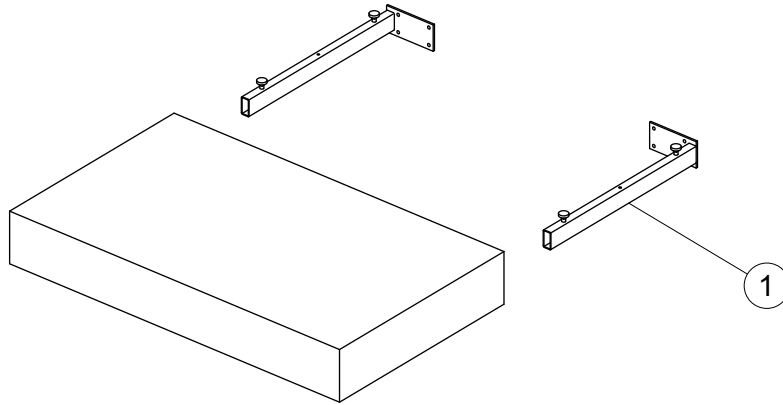

# Spare parts

---

Console 850

Item	Description	Colour/Finish	Code No.	Quantity
1	BRACKET FOR CONSOLE Reversible		UV20367	1