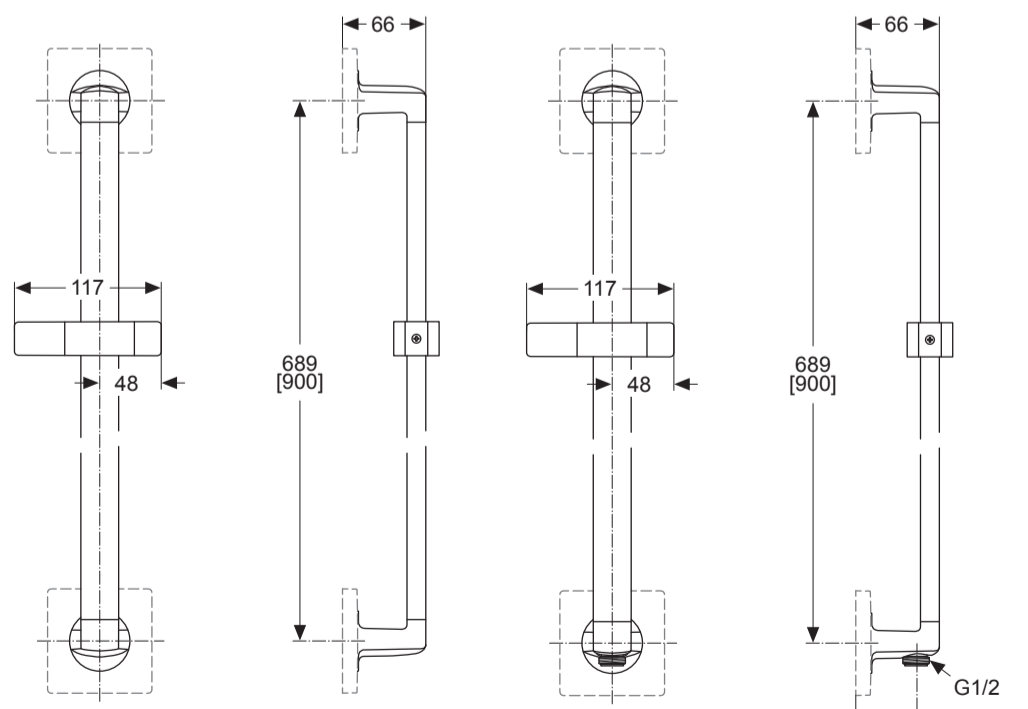

A 1526
A 1528

A 1527
A 1529

Ideal Standard International NV
Corporate Village - Gent Building
Da Vincilaan 2
1935 Zaventem
Belgium

www.idealstandardinternational.com