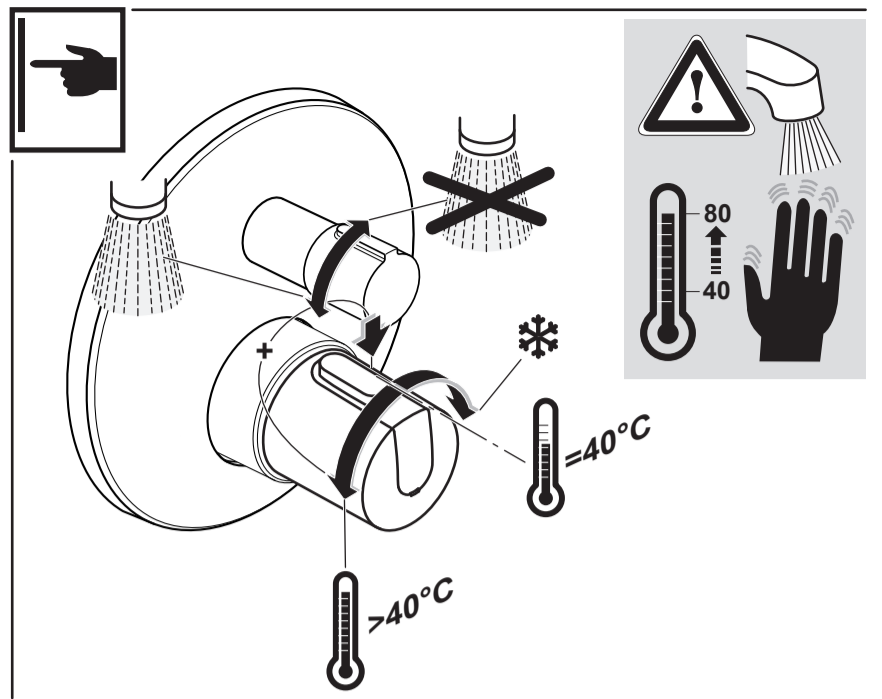

XX = AA, AD...

CERATHERM 100
A 4659 ..

1110 / A 866 148 40
 (+ A 865 612)
 Made in Germany

Ideal Standard
 Roentgenstrasse 9
 54516 Wittlich
 Germany

	P	bar		MAX. 10		5		Q (3 bar)
	T	°C		MAX. 80		65 55		l/min 30