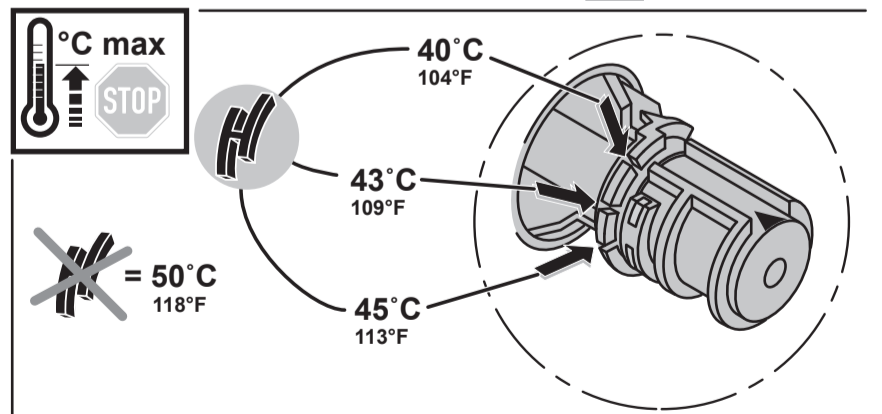

XX = AA, AD...

CERATHERM 100
A 4659 ..

1110 / A 866 148 40
 (+ A 865 612)
 Made in Germany

Ideal Standard
 Roentgenstrasse 9
 54516 Wittlich
 Germany

	P	bar		MAX. 10		5		Q (3 bar)
	T	°C		MAX. 80		65 55		l/min 30