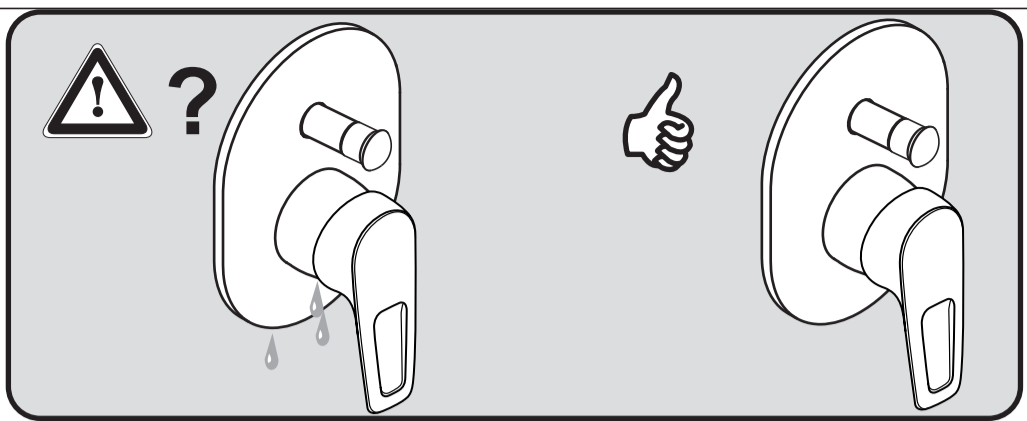

Ideal Standard

CERAMIX BLUE
A 5662 ..

1116 / A 868 768
 Made in Germany

Ideal Standard International NV
 Corporate Village - Gent Building
 Da Vincilaan 2
 1935 Zaventem
 Belgium

www.idealstandardinternational.com