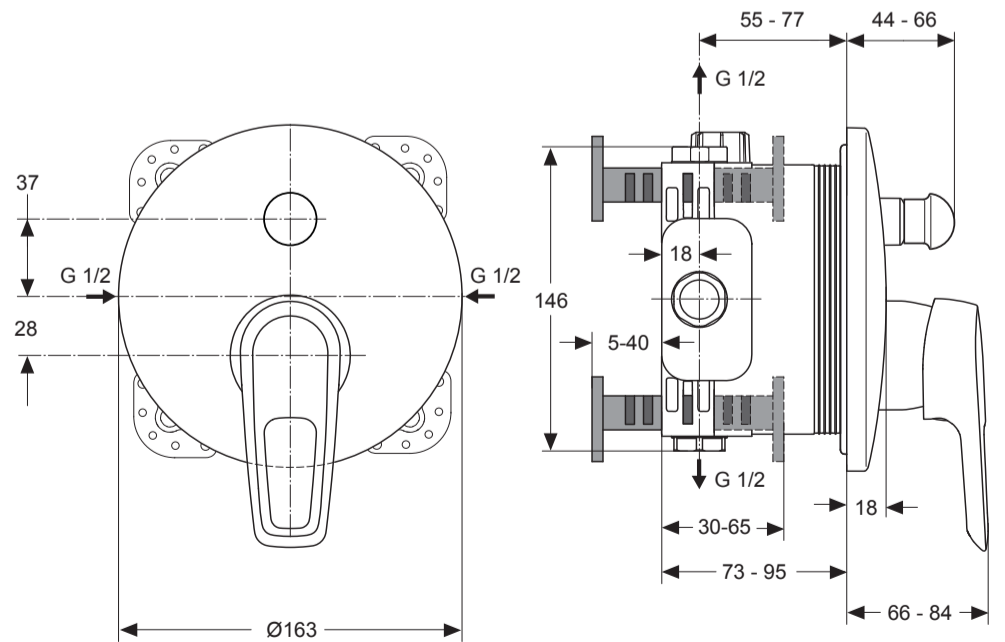

Ideal Standard International NV
Corporate Village - Gent Building
Da Vincilaan 2
1935 Zaventem
Belgium

www.idealstandardinternational.com