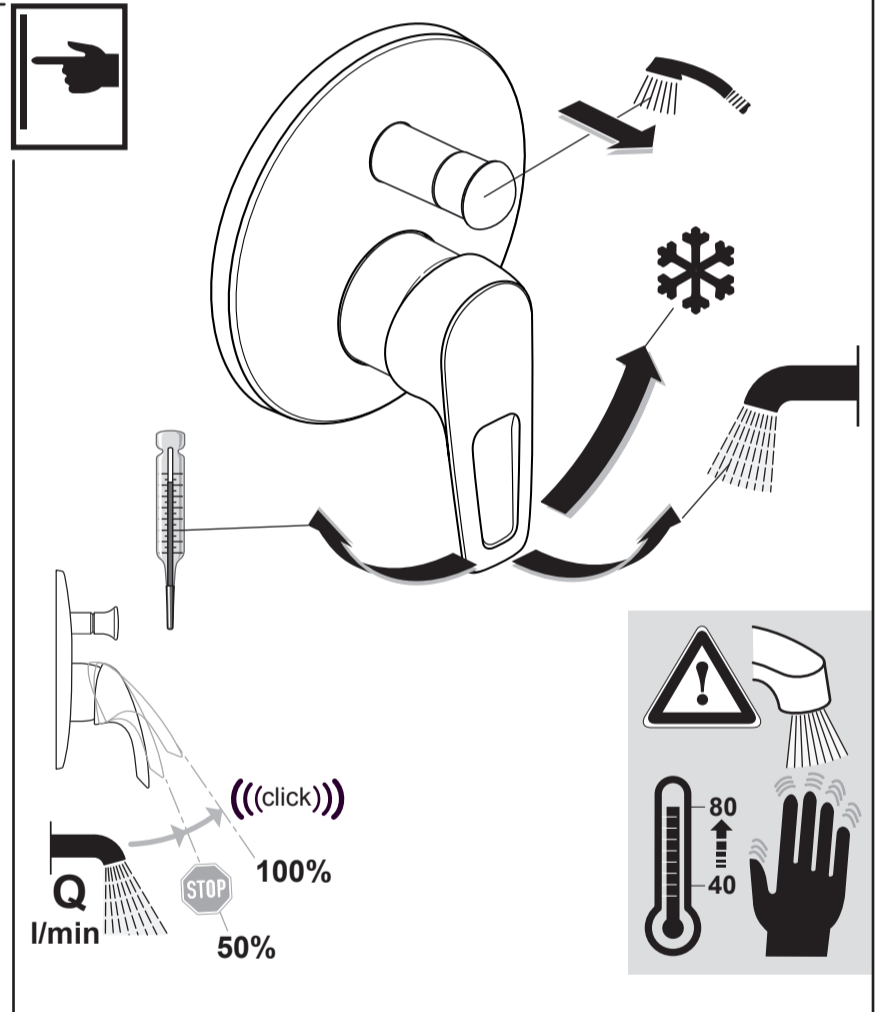

0	1	2	3	4	5	6	7	8	9
50°C	16°C	49,5	49,5	48	46	42,5	41	37	33,5	28
65°C	16°C	65	65	63,5	60,5	57	53,5	49	44,5	34,5
81°C	16°C	81	81	78,5	73	69	63,5	56	49	42,5