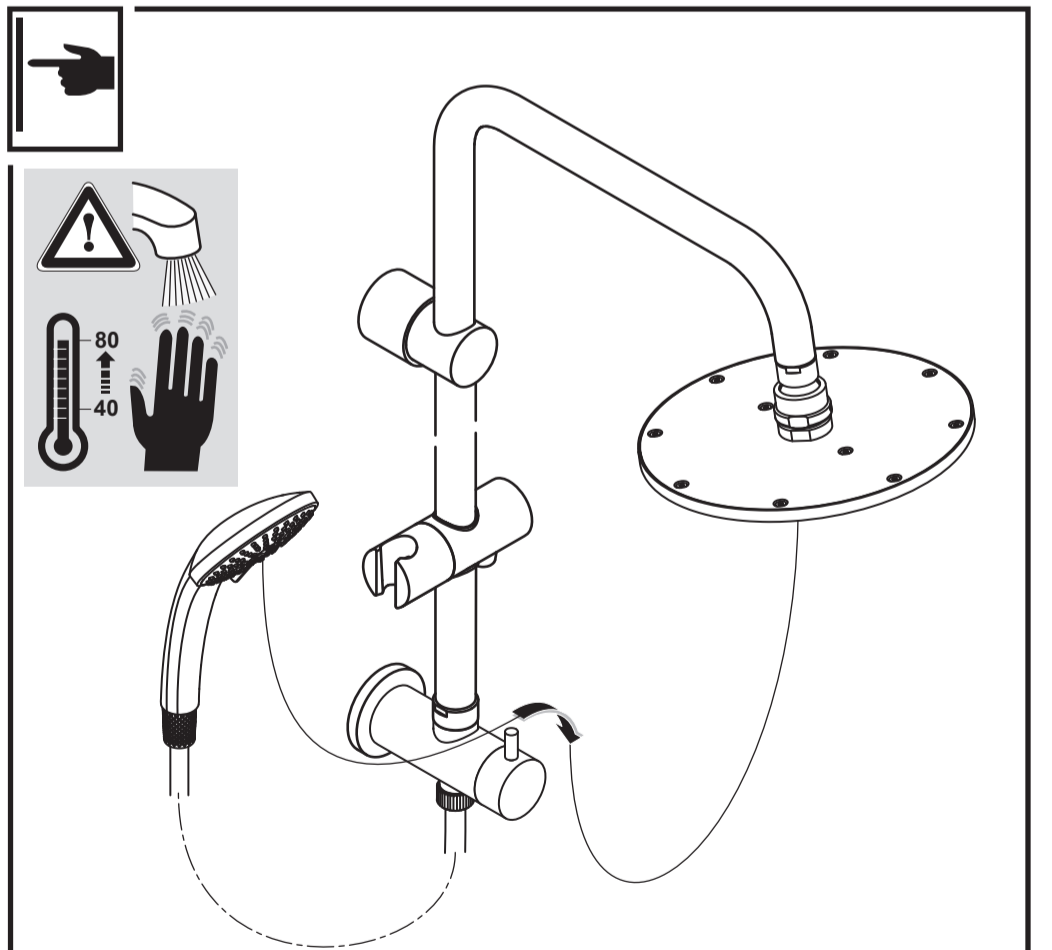

1
↓
20

P bar	MAX. 10 0,5	5 	Q (3 bar)
T °C	MAX. 80	65 55 	 8 11