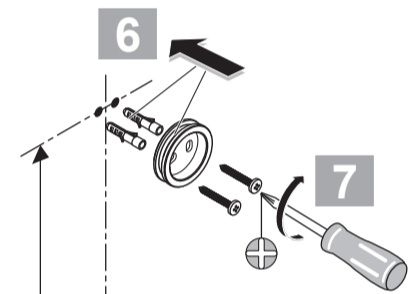

1
↓
20

P bar	MAX. 10 0,5	5 	Q (3 bar)
T °C	MAX. 80	65 55 	 8 11