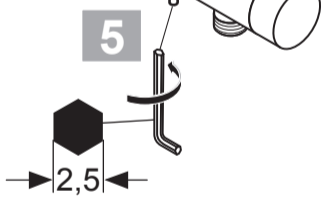

1
↓
20

P bar	MAX. 10 0,5	5 	Q (3 bar)
T °C	MAX. 80	65 55 	 8 11