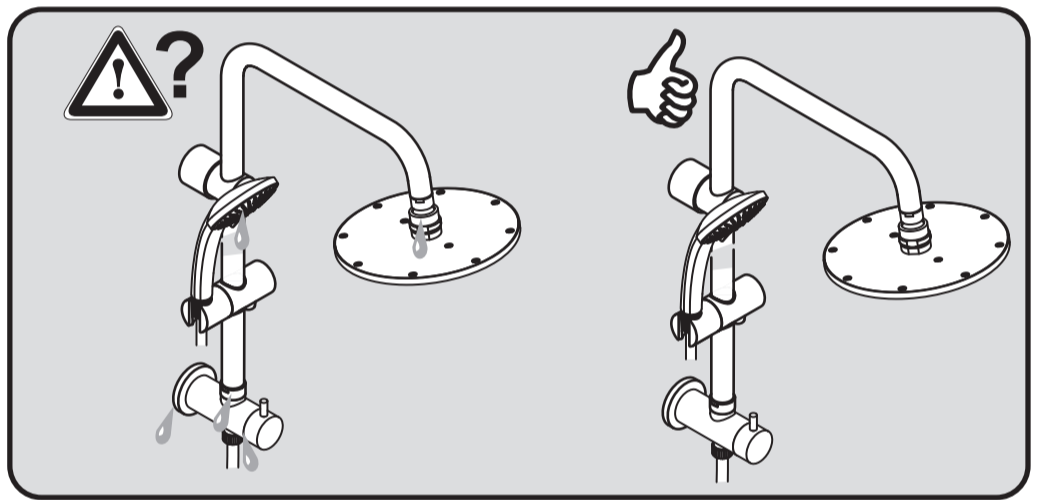

1
↓
20

P bar	MAX. 10 0,5	5 	Q (3 bar)
T °C	MAX. 80	65 55 	 8 11