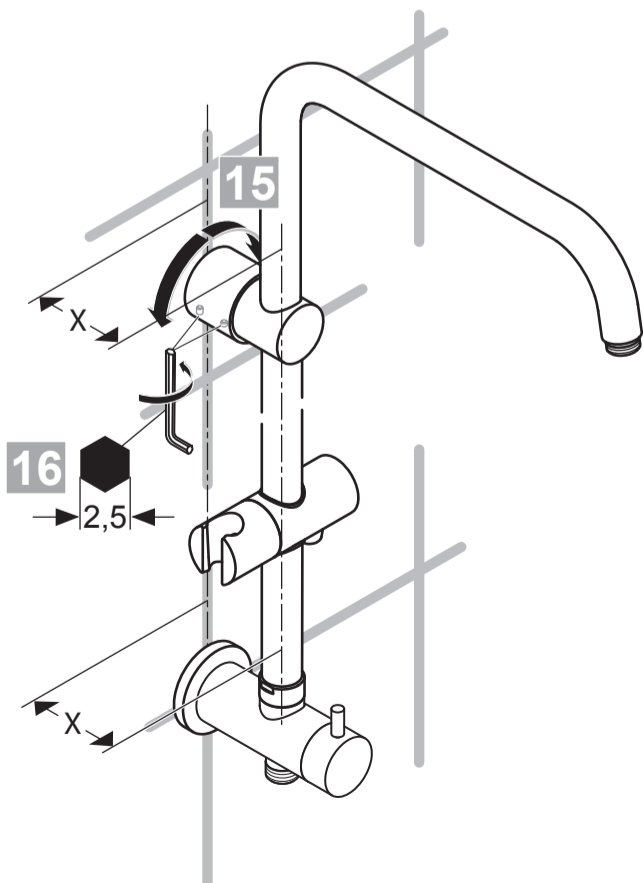

1
↓
20

P bar	MAX. 10 0,5	5 	Q (3 bar)
T °C	MAX. 80	65 55 	 8 11