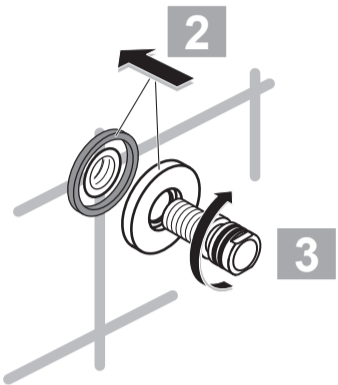

1
↓
20

P bar	MAX. 10 0,5	5 	Q (3 bar)
T °C	MAX. 80	65 55 	 8 11