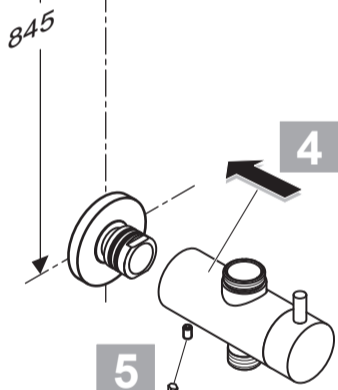

1
↓
20

P bar	MAX. 10 0,5	5 	Q (3 bar)
T °C	MAX. 80	65 55 	 8 11