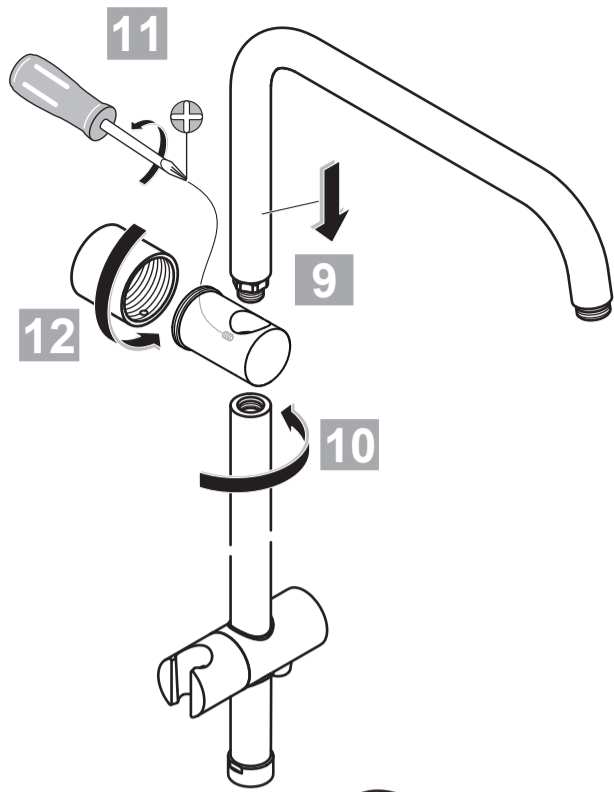

1
↓
20

P bar	MAX. 10 0,5	5 	Q (3 bar)
T °C	MAX. 80	65 55 	 8 11