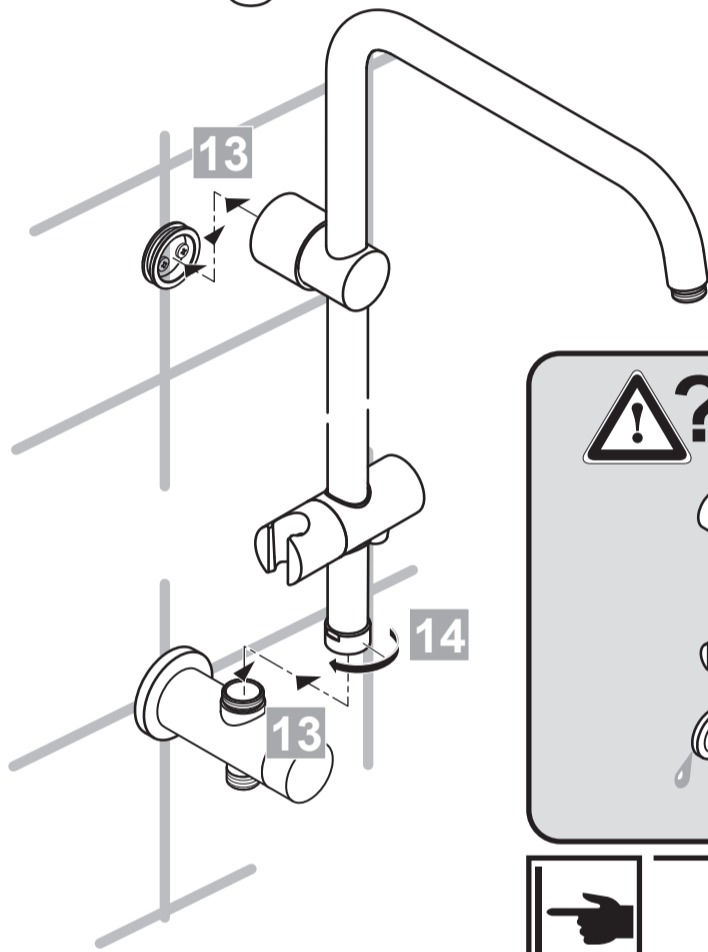

1
↓
20

P bar	MAX. 10 0,5	5 	Q (3 bar)
T °C	MAX. 80	65 55 	 8 11