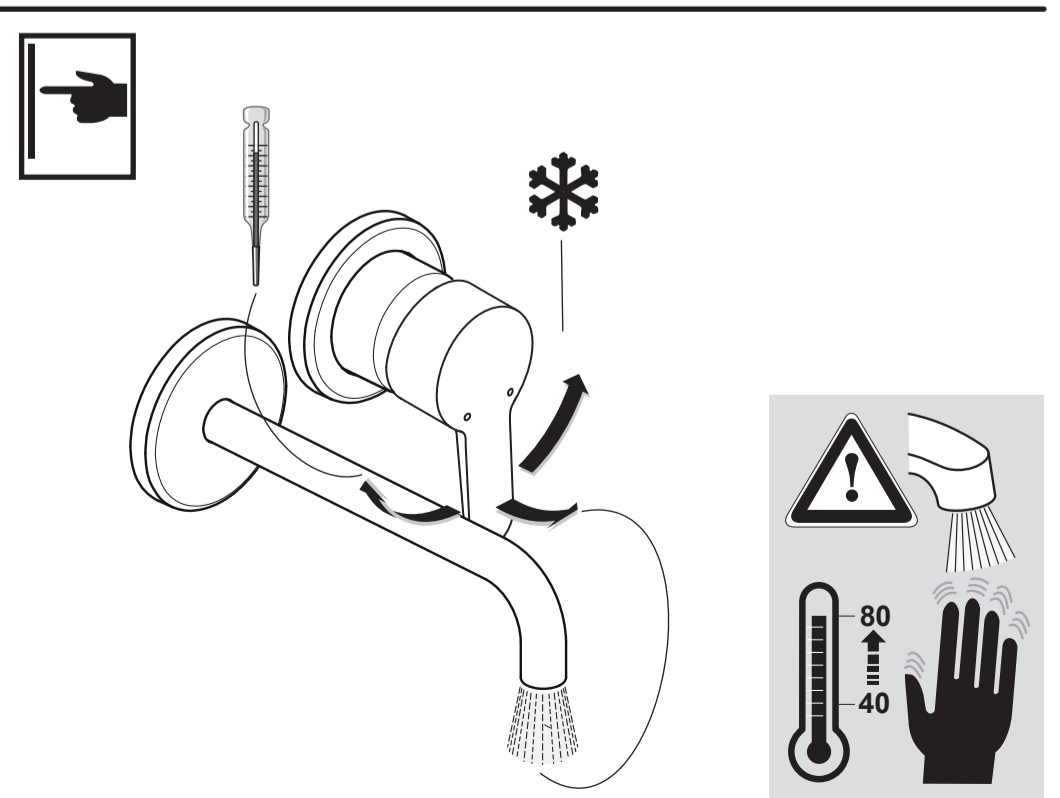

CONNECT BLUE
A 5933 ..

0913 / A 866 714
 (+ A 865 612)
 Made in Germany

Ideal Standard International BVBA
 Corporate Village - Gent Building
 Da Vincilaan 2
 1935 Zaventem
 Belgium

www.idealstandardinternational.com