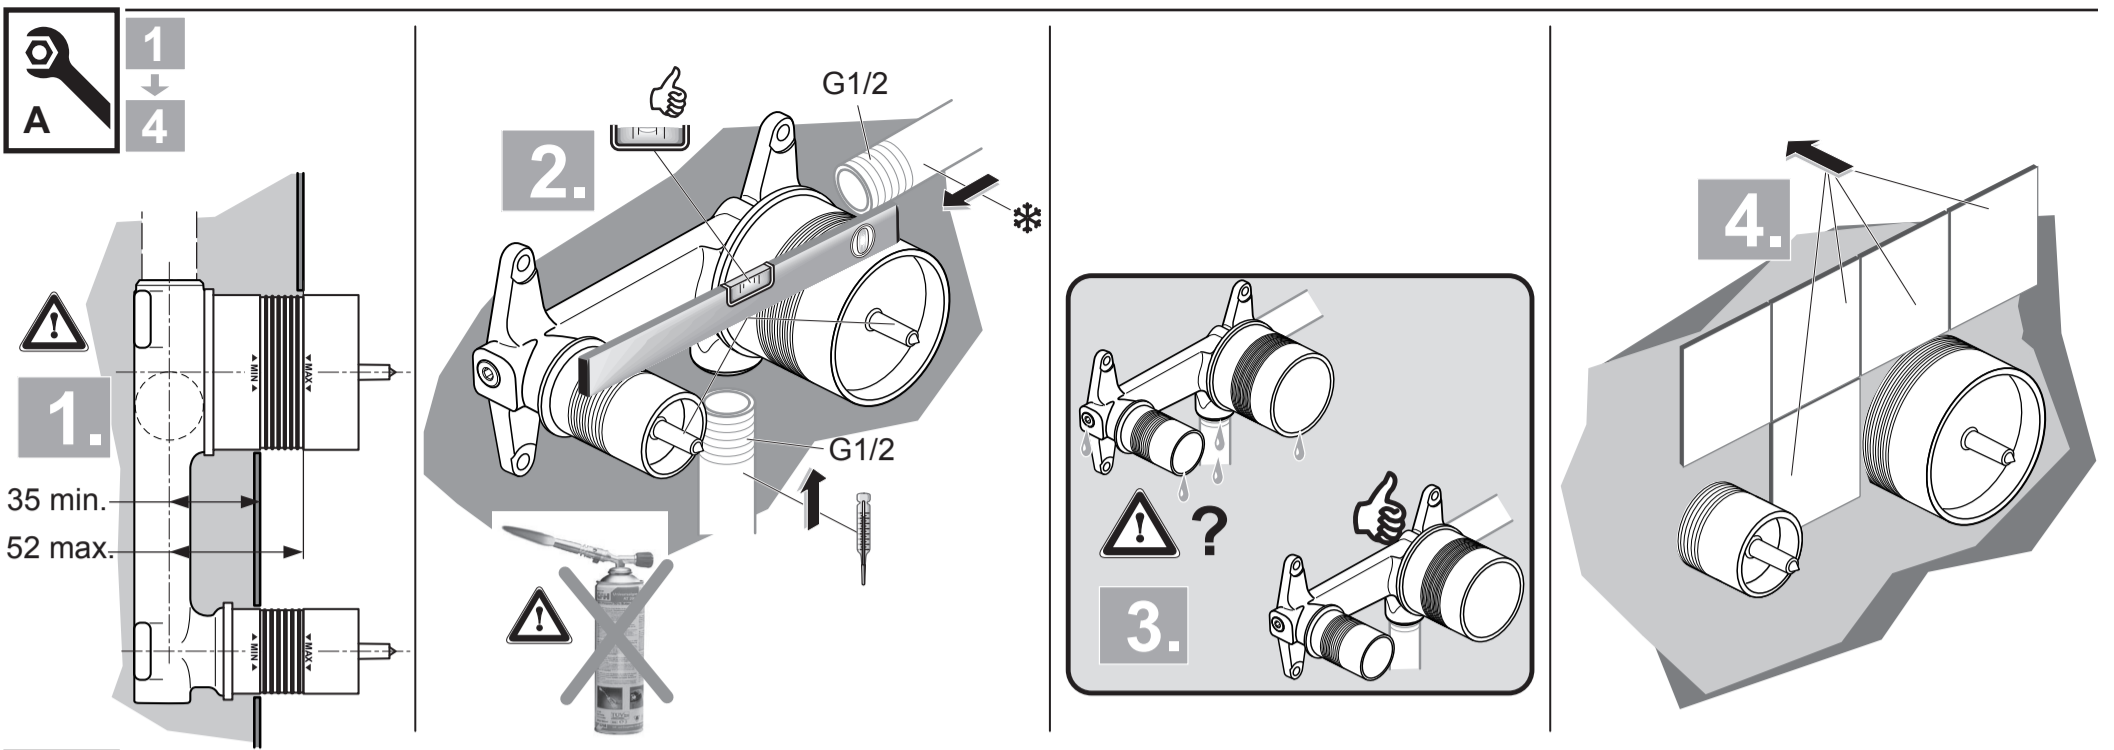

CONNECT BLUE
A 5933 ..

0913 / A 866 714
 (+ A 865 612)
 Made in Germany

Ideal Standard International BVBA
 Corporate Village - Gent Building
 Da Vincilaan 2
 1935 Zaventem
 Belgium

www.idealstandardinternational.com