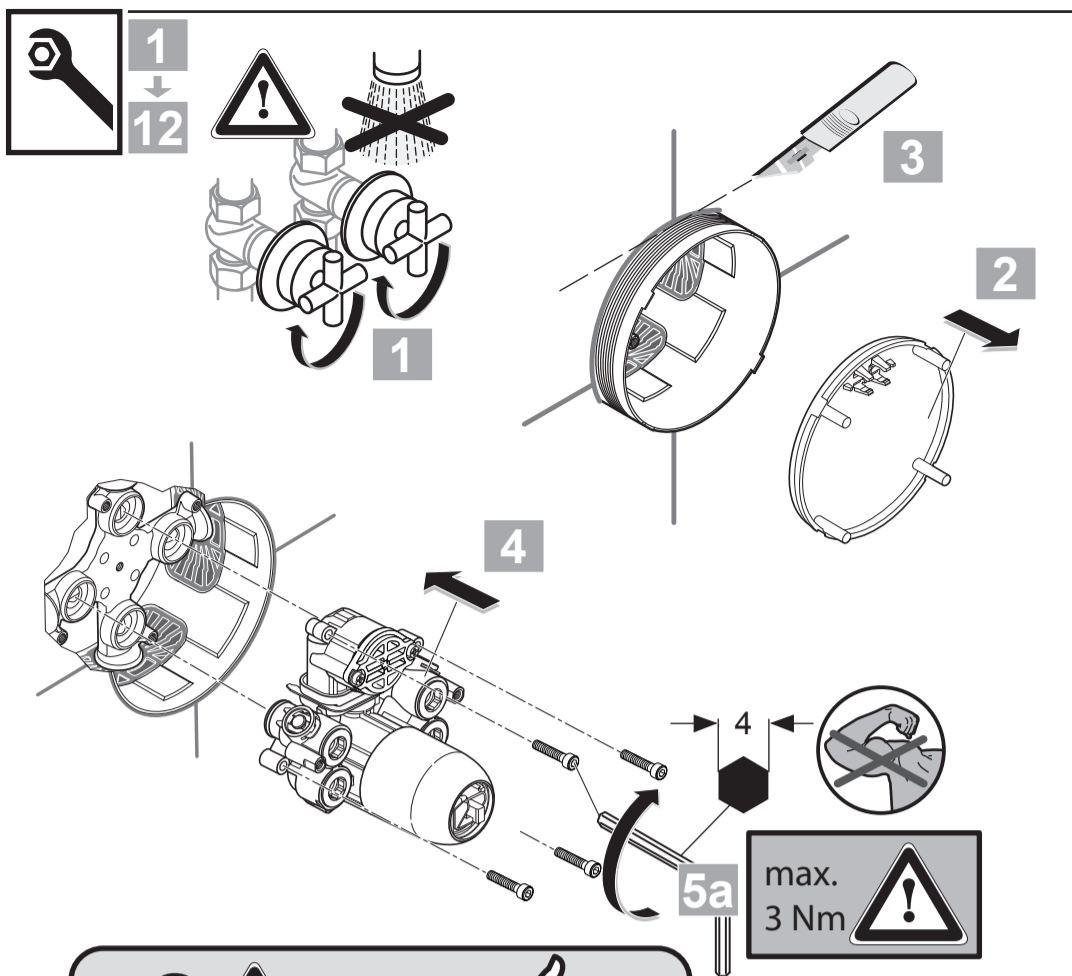

**CERAPLAN 3**  
**A 6114 ..**

1013 / A 866 682  
 (+ A 865 612)  
 Made in Germany

Ideal Standard International BVBA  
 Corporate Village - Gent Building  
 Da Vincilaan 2  
 1935 Zaventem  
 Belgium

[www.idealstandardinternational.com](http://www.idealstandardinternational.com)