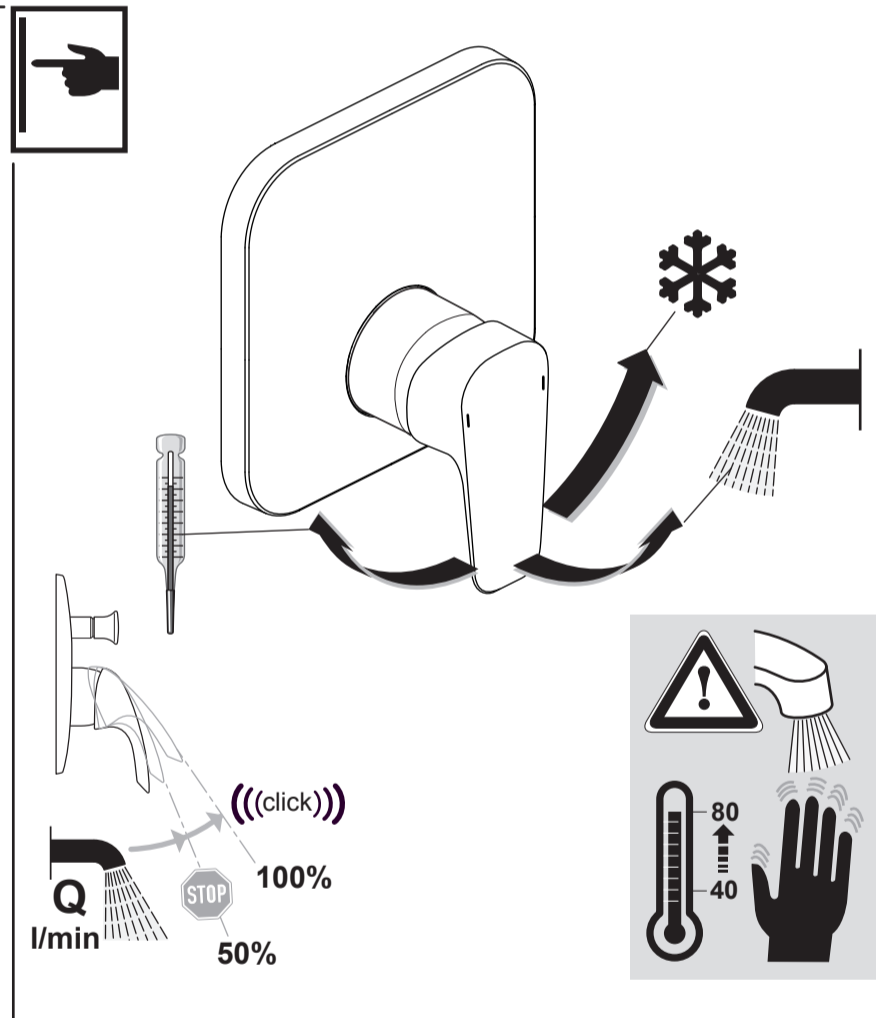

0 °C	1 °C	2 °C	3 °C	4 °C	5 °C	6 °C	7 °C	8 °C	9 °C	
50°C	16°C	49,5	49,5	48	46	42,5	41	37	33,5	31	28
65°C	16°C	65	65	63,5	60,5	57	53,5	49	44,5	39	34,5
81°C	16°C	81	81	78,5	73	69	63,5	56	49	42,5	36

	P bar		MAX. 10		5			Q (3 bar)
	T °C		MAX. 80		65			l/min
					40			25