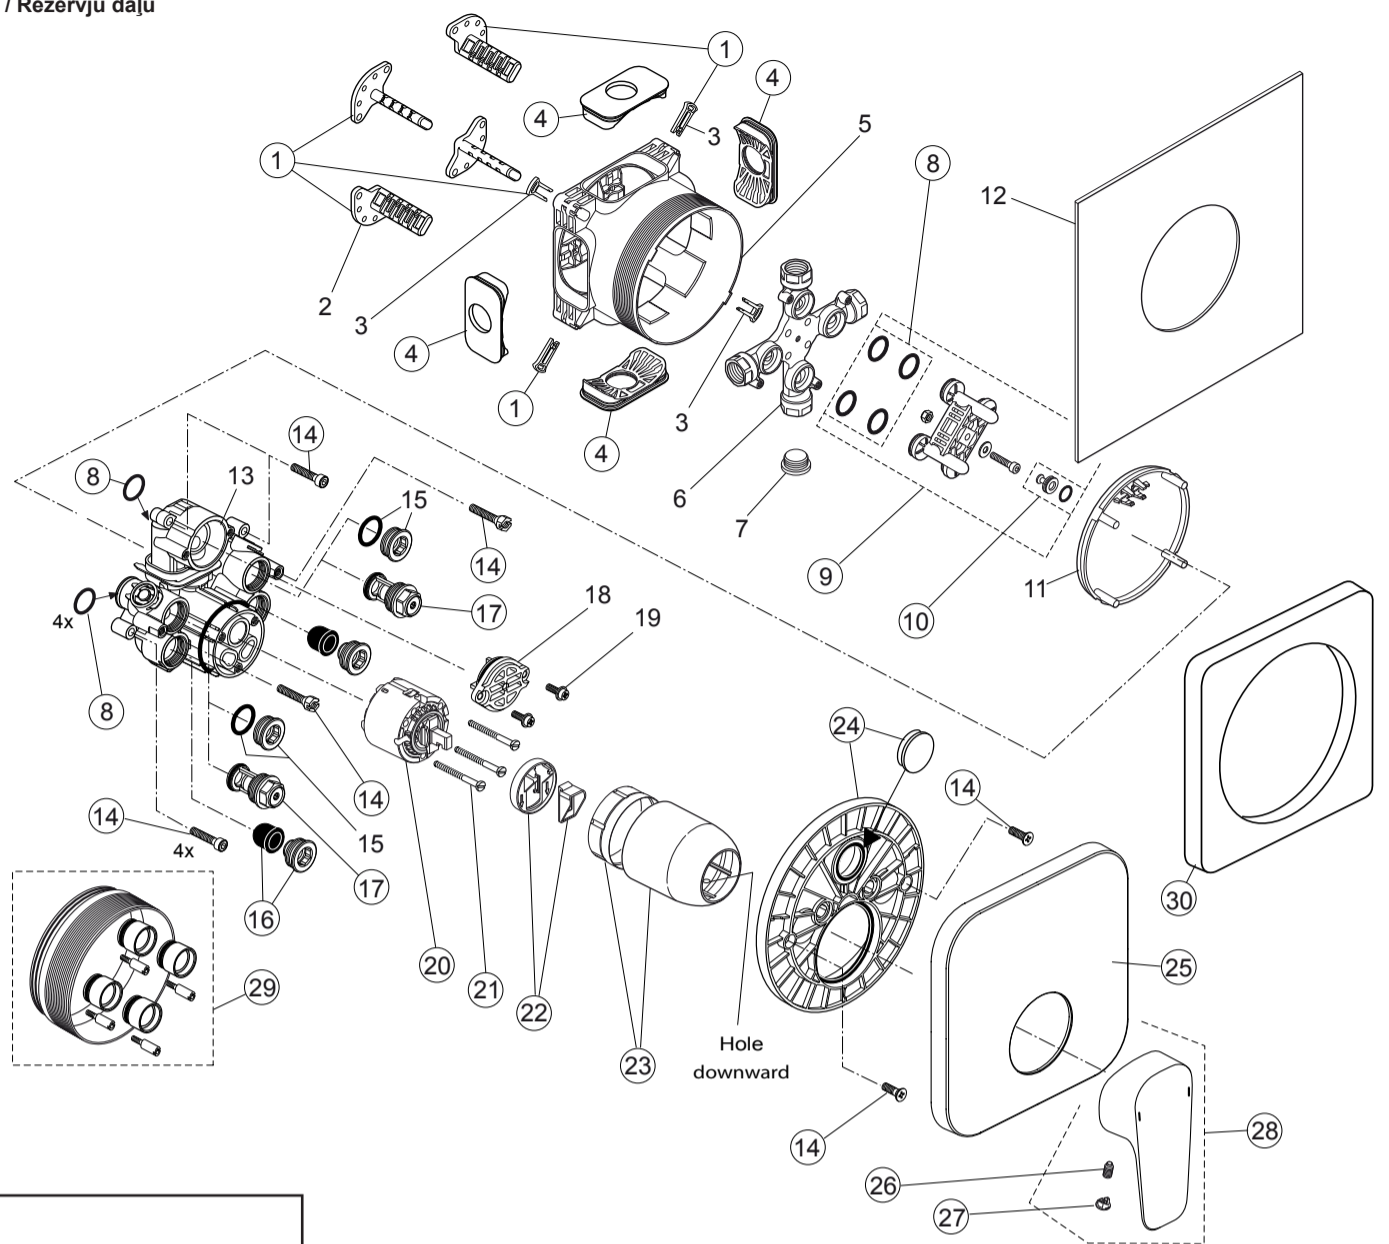

**CERAPLAN 3**  
**A 6114 ..**

1013 / A 866 682  
 (+ A 865 612)  
 Made in Germany

Ideal Standard International BVBA  
 Corporate Village - Gent Building  
 Da Vincilaan 2  
 1935 Zaventem  
 Belgium

[www.idealstandardinternational.com](http://www.idealstandardinternational.com)

|  |              |  |         |  |    |  |  |                  |
|--|--------------|--|---------|--|----|--|--|------------------|
|  | <b>P</b> bar |  | MAX. 10 |  | 5  |  |  | <b>Q</b> (3 bar) |
|  | <b>T</b> °C  |  | MAX. 80 |  | 65 |  |  | <b>l/min</b>     |
|  |              |  |         |  | 40 |  |  | <b>25</b>        |