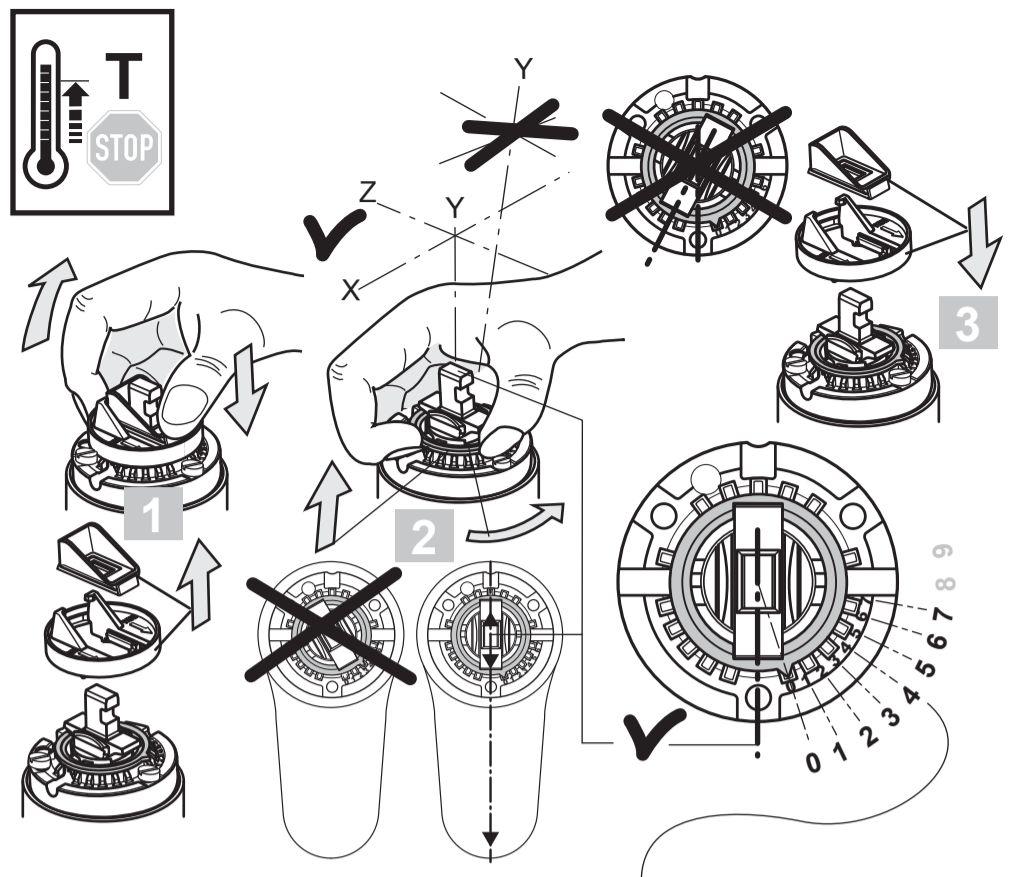

**CERAPLAN 3**  
**A 6114 ..**

1013 / A 866 682  
 (+ A 865 612)  
 Made in Germany

Ideal Standard International BVBA  
 Corporate Village - Gent Building  
 Da Vincilaan 2  
 1935 Zaventem  
 Belgium

[www.idealstandardinternational.com](http://www.idealstandardinternational.com)