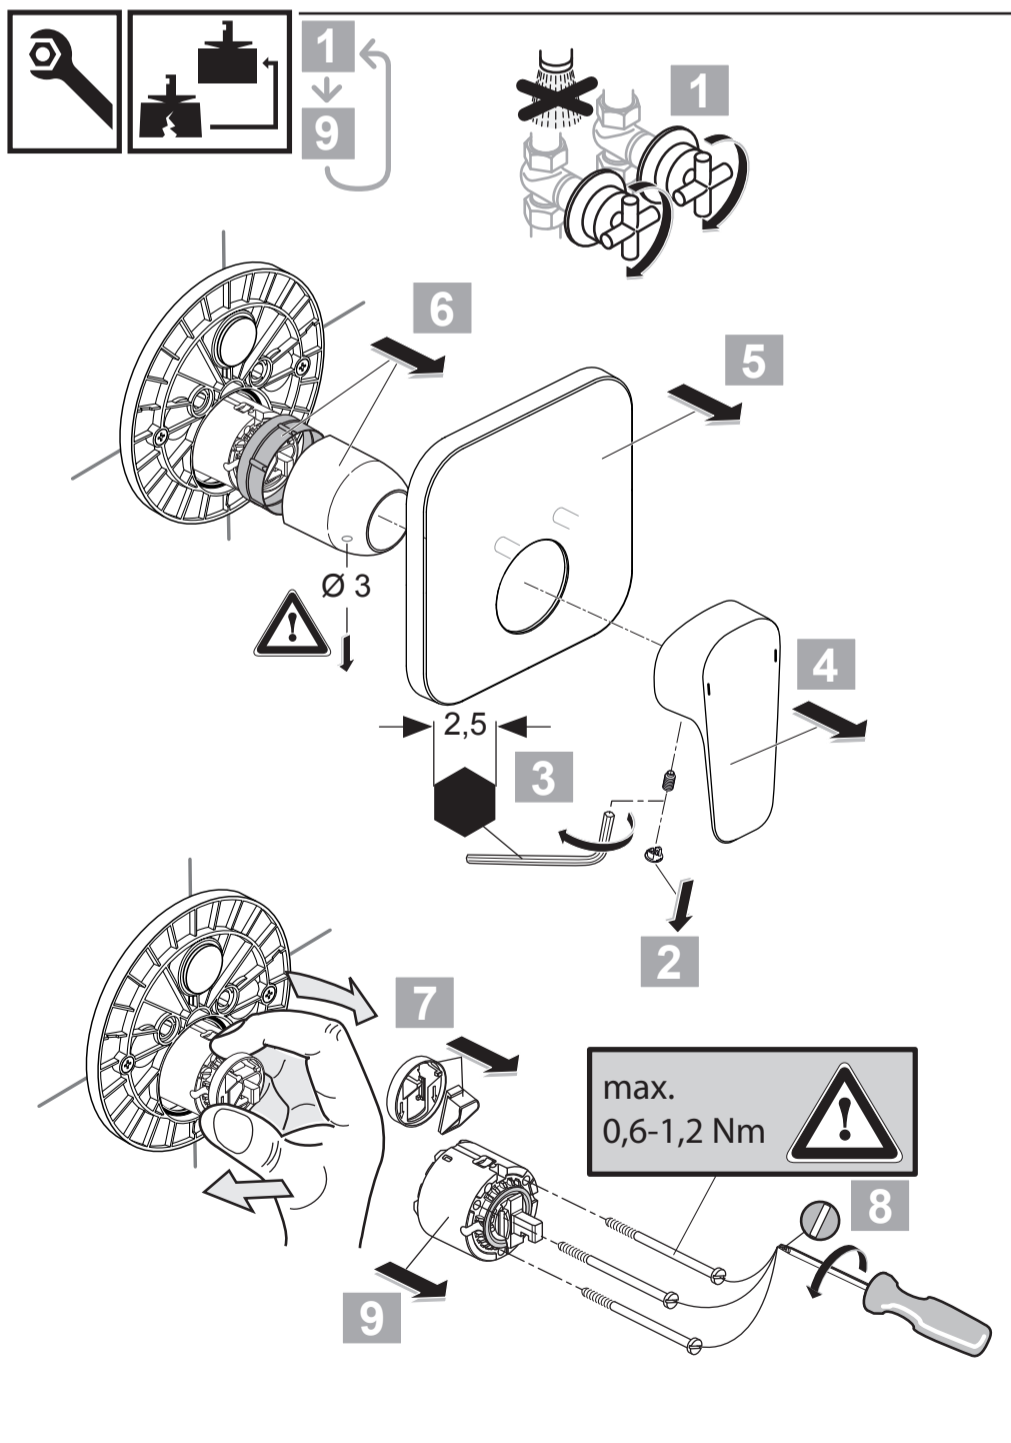

**CERAPLAN 3**  
**A 6114 ..**

1013 / A 866 682  
 (+ A 865 612)  
 Made in Germany

Ideal Standard International BVBA  
 Corporate Village - Gent Building  
 Da Vincilaan 2  
 1935 Zaventem  
 Belgium

[www.idealstandardinternational.com](http://www.idealstandardinternational.com)