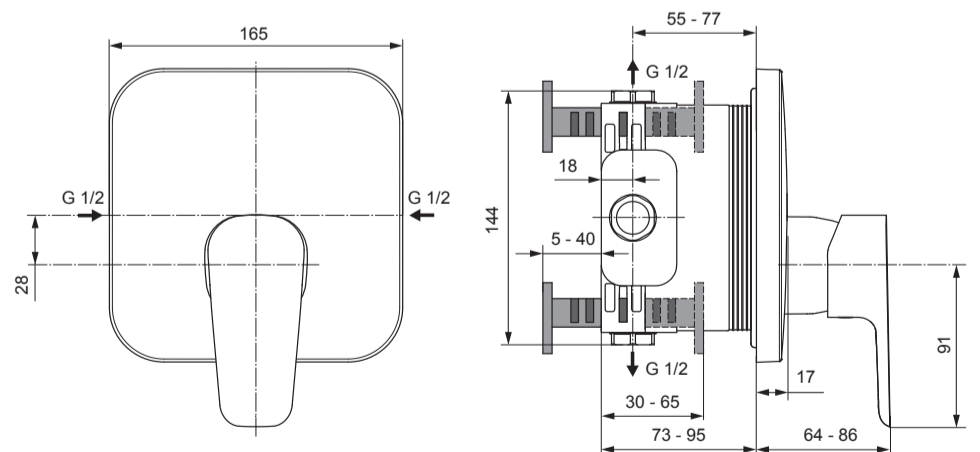

**CERAPLAN 3**  
**A 6114 ..**

1013 / A 866 682  
 (+ A 865 612)  
 Made in Germany

Ideal Standard International BVBA  
 Corporate Village - Gent Building  
 Da Vincilaan 2  
 1935 Zaventem  
 Belgium

[www.idealstandardinternational.com](http://www.idealstandardinternational.com)

|  |              |  |         |  |    |  |  |                  |
|--|--------------|--|---------|--|----|--|--|------------------|
|  | <b>P</b> bar |  | MAX. 10 |  | 5  |  |  | <b>Q</b> (3 bar) |
|  | <b>T</b> °C  |  | MAX. 80 |  | 65 |  |  | <b>l/min</b>     |
|  |              |  |         |  | 40 |  |  | <b>25</b>        |