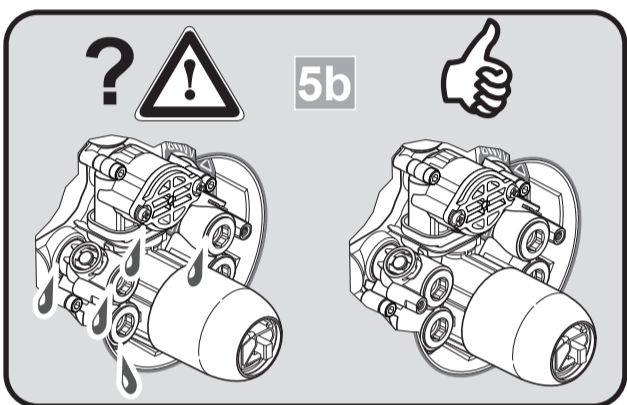

0 °C	1 °C	2 °C	3 °C	4 °C	5 °C	6 °C	7 °C	8 °C	9 °C	
50°C	16°C	49,5	49,5	48	46	42,5	41	37	33,5	31	28
65°C	16°C	65	65	63,5	60,5	57	53,5	49	44,5	39	34,5
81°C	16°C	81	81	78,5	73	69	63,5	56	49	42,5	36

	P bar		MAX. 10		5			Q (3 bar)
	T °C		MAX. 80		65			l/min
					40			25