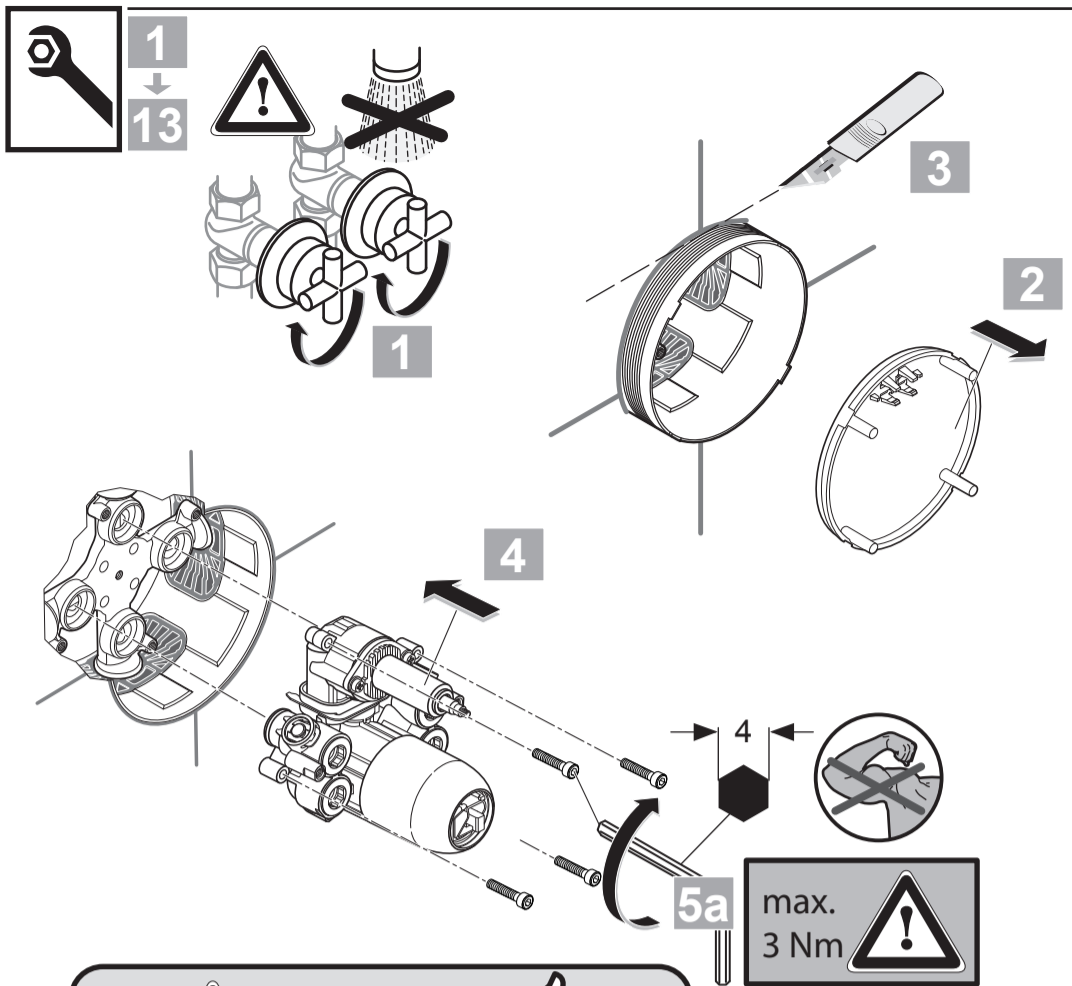

**CERAPLAN 3**  
**A 6116 ..**

1013 / A 866 684  
 (+ A 865 612)  
 Made in Germany

Ideal Standard International BVBA  
 Corporate Village - Gent Building  
 Da Vincilaan 2  
 1935 Zaventem  
 Belgium

[www.idealstandardinternational.com](http://www.idealstandardinternational.com)