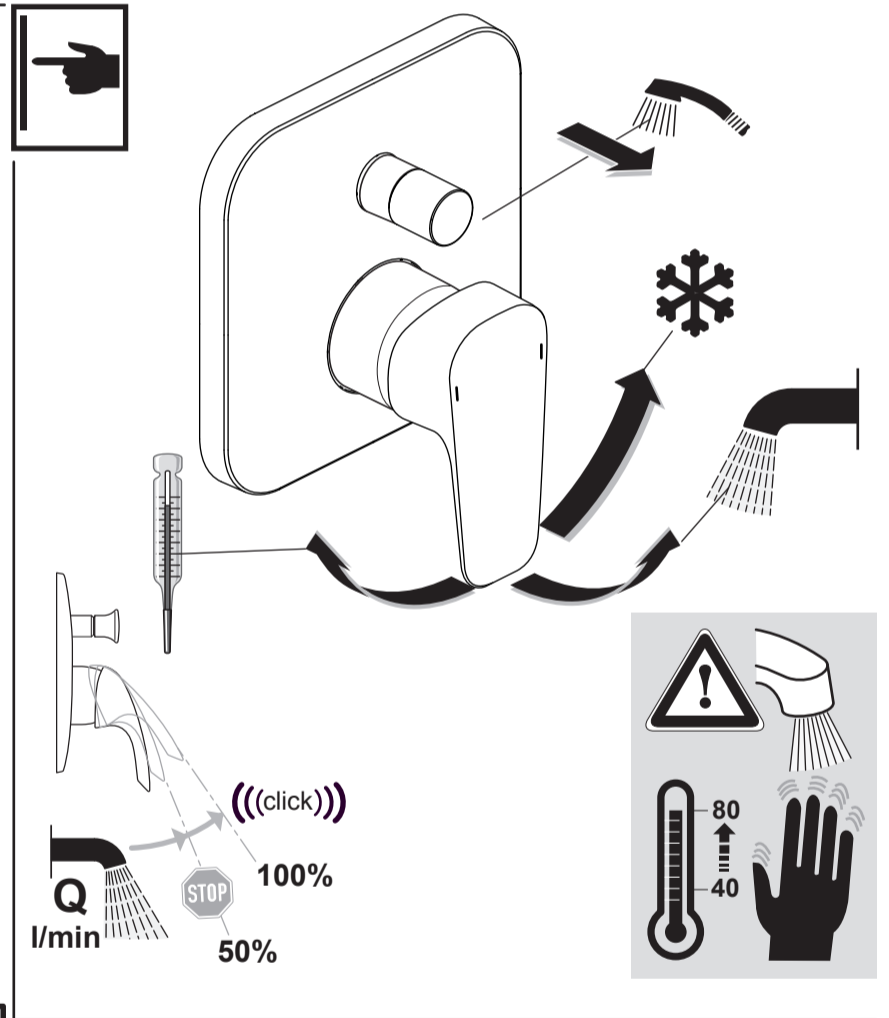

0,3 MPa 3 bar	Thermometer icon	Snowflake icon	0	1	2	3	4	5	6	7	8	9	
			°C	°C	°C	°C	°C	°C	°C	°C	°C	°C	°C
50°C	16°C	49,5	49,5	48	46	42,5	41	37	33,5	31	28		
65°C	16°C	65	65	63,5	60,5	57	53,5	49	44,5	39	34,5		
81°C	16°C	81	81	78,5	73	69	63,5	56	49	42,5	36		

	P	bar		MAX. 10		5			Q
			0,5					(3 bar)	
	T	°C		MAX. 80		65			I/min
						40			25