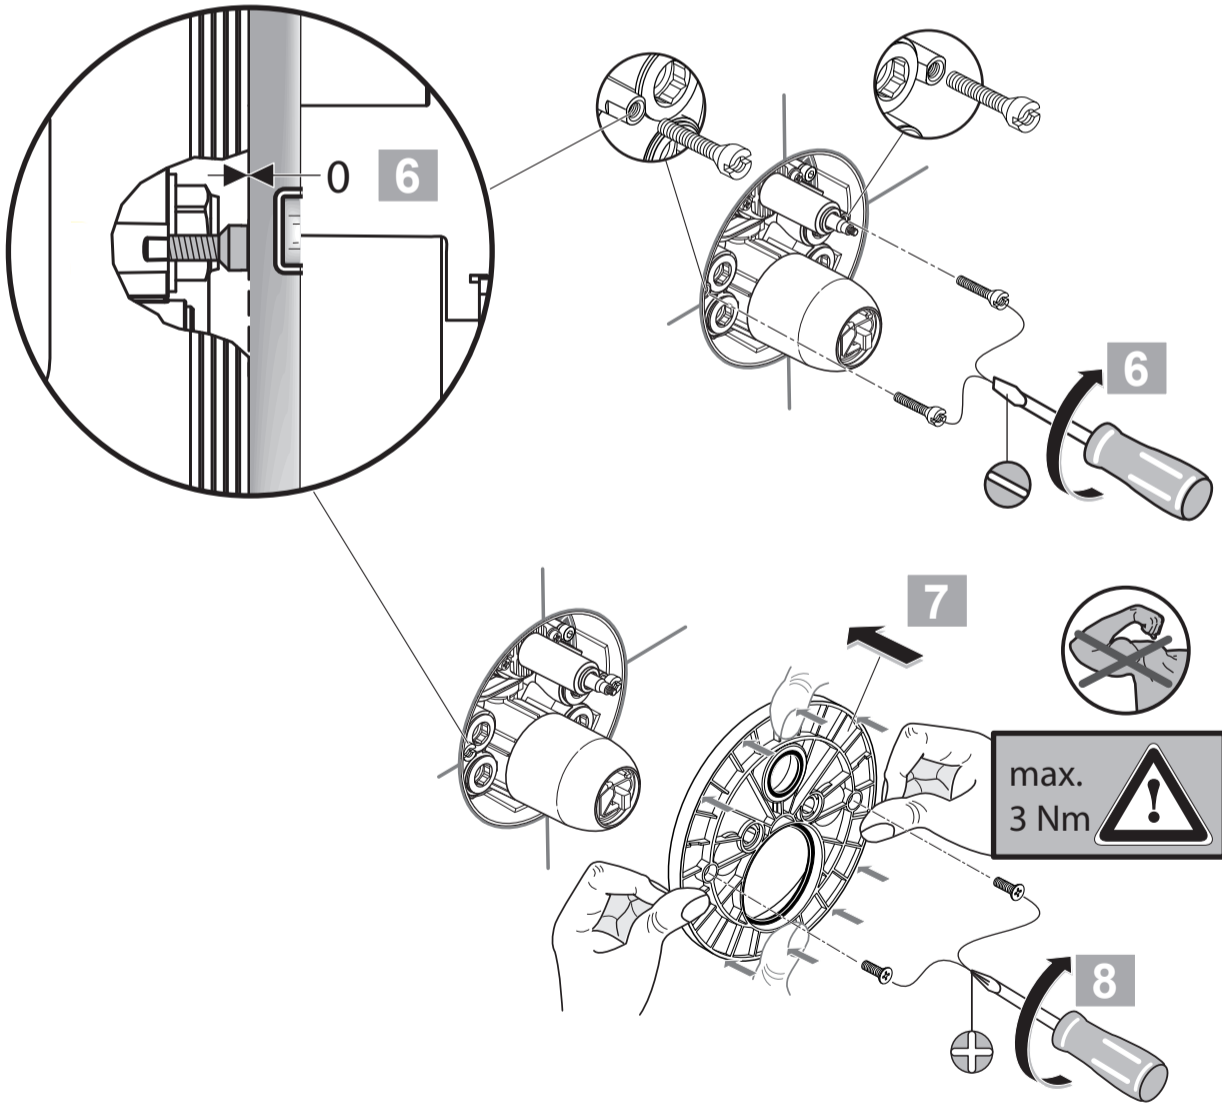

0,3 MPa 3 bar	Thermometer icon	Snowflake icon	0	1	2	3	4	5	6	7	8	9	
			°C	°C	°C	°C	°C	°C	°C	°C	°C	°C	°C
50°C	16°C	49,5	49,5	48	46	42,5	41	37	33,5	31	28		
65°C	16°C	65	65	63,5	60,5	57	53,5	49	44,5	39	34,5		
81°C	16°C	81	81	78,5	73	69	63,5	56	49	42,5	36		

	P	bar		MAX. 10		5			Q
			0,5					(3 bar)	
	T	°C		MAX. 80		65			I/min
						40			25