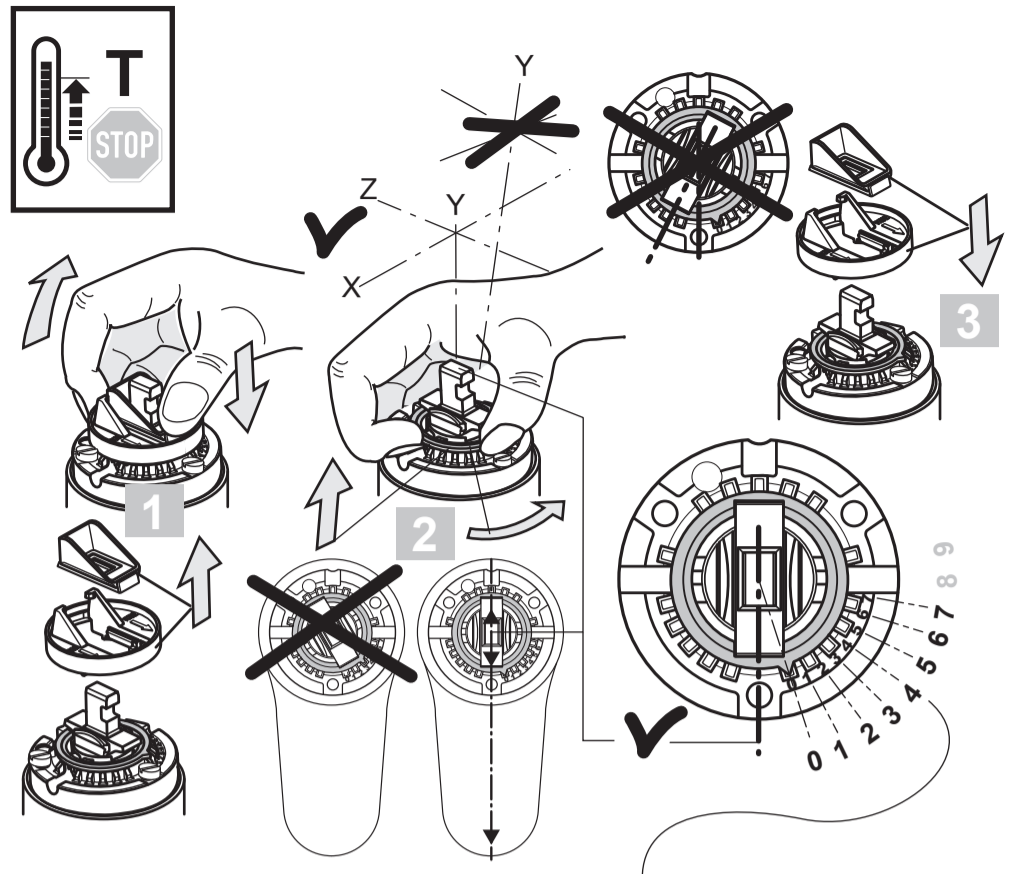

**CERAPLAN 3**  
**A 6116 ..**

1013 / A 866 684  
 (+ A 865 612)  
 Made in Germany

Ideal Standard International BVBA  
 Corporate Village - Gent Building  
 Da Vincilaan 2  
 1935 Zaventem  
 Belgium

[www.idealstandardinternational.com](http://www.idealstandardinternational.com)