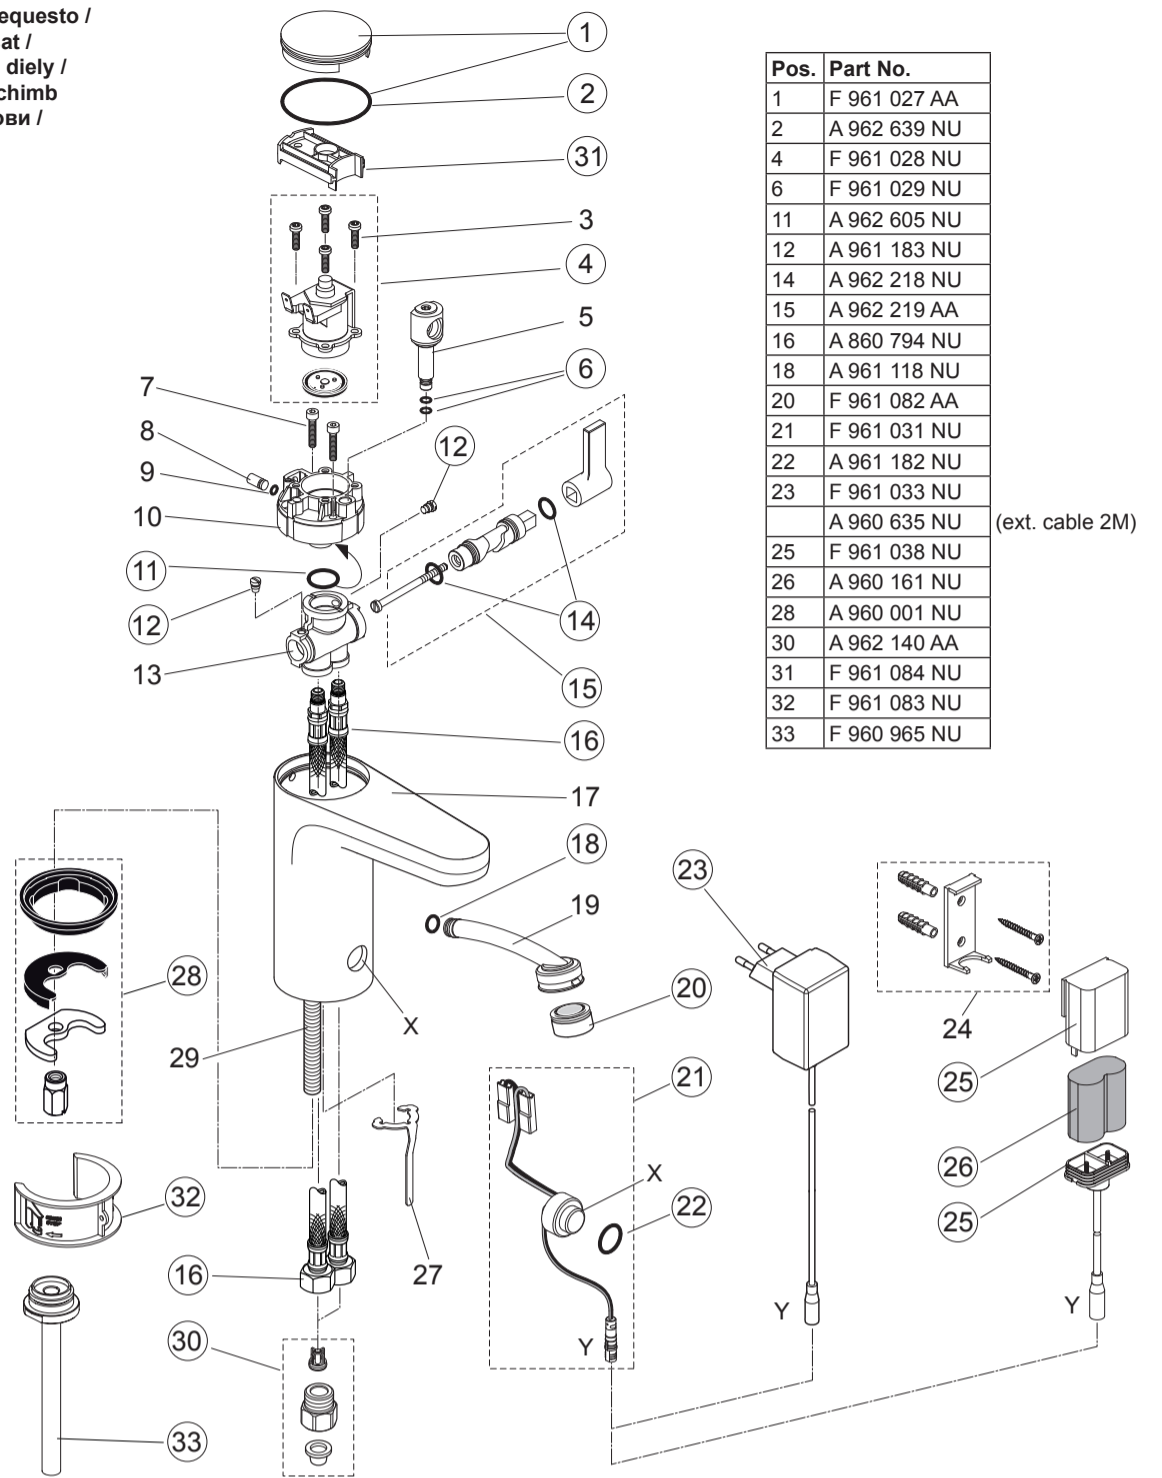

Model No.
 (BI20A-065092-I)

CERAPLUS
 A 6145 .. A 6146 ..

0518 / A 866 807
 (+ A 865 612)
 Made in Germany

6V Lithium
 CR-P2

Ideal Standard International NV
 Corporate Village - Gent Building
 Da Vincilaan 2
 1935 Zaventem
 Belgium

www.idealstandardinternational.com

	P bar				Q (3 bar)
	T °C				l/min 4,7