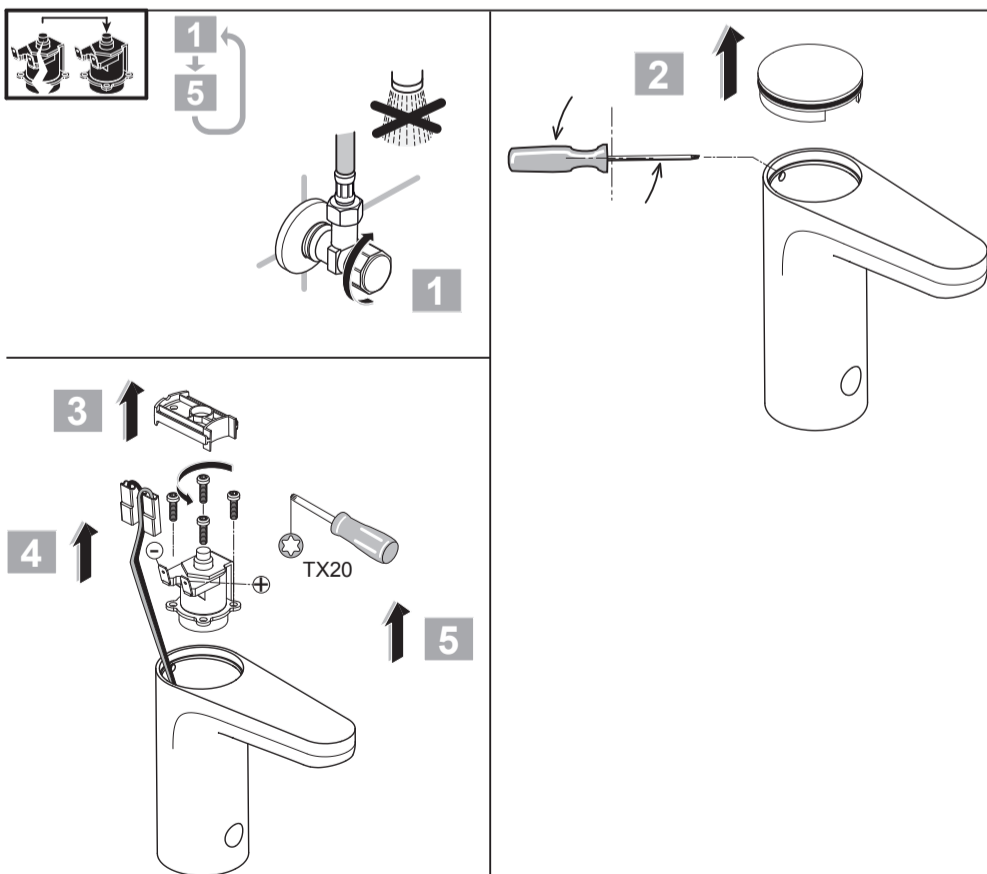

Model No.
 (BI20A-065092-I)

CERAPLUS
 A 6145 .. A 6146 ..

0518 / A 866 807
 (+ A 865 612)
 Made in Germany

6V Lithium
 CR-P2

Ideal Standard International NV
 Corporate Village - Gent Building
 Da Vincilaan 2
 1935 Zaventem
 Belgium

www.idealstandardinternational.com

	P bar				Q (3 bar)
	T °C				l/min 4,7