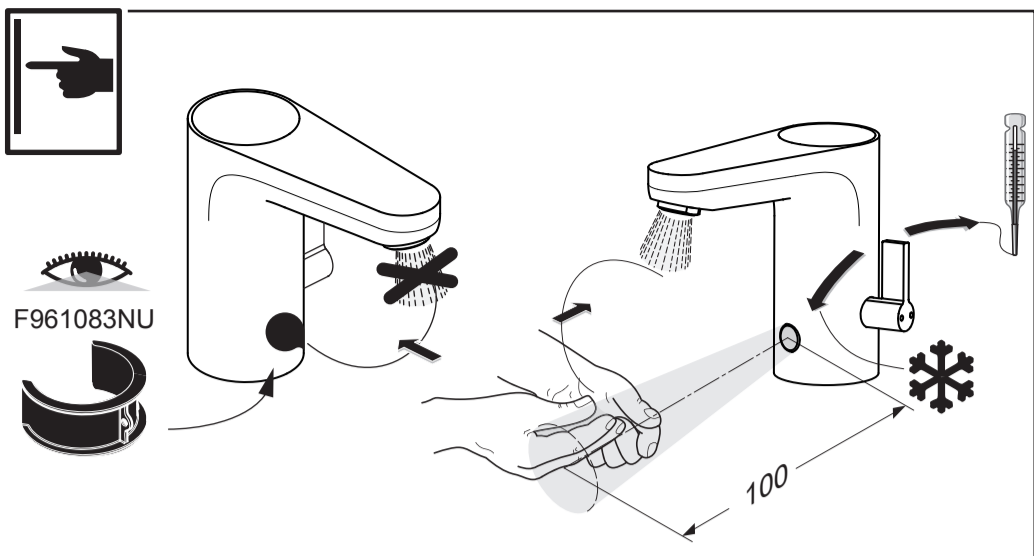

Model No.
 (BI20A-065092-I)

CERAPLUS
 A 6145 .. A 6146 ..

0518 / A 866 807
 (+ A 865 612)
 Made in Germany

6V Lithium
 CR-P2

Ideal Standard International NV
 Corporate Village - Gent Building
 Da Vincilaan 2
 1935 Zaventem
 Belgium

www.idealstandardinternational.com

	P bar				Q (3 bar)
	T °C				l/min 4,7