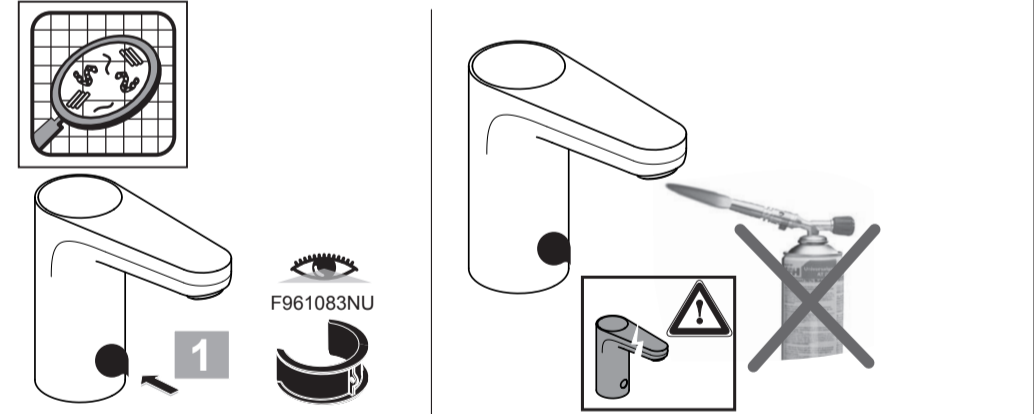

P bar				Q (3 bar)
	T °C				l/min 4,7