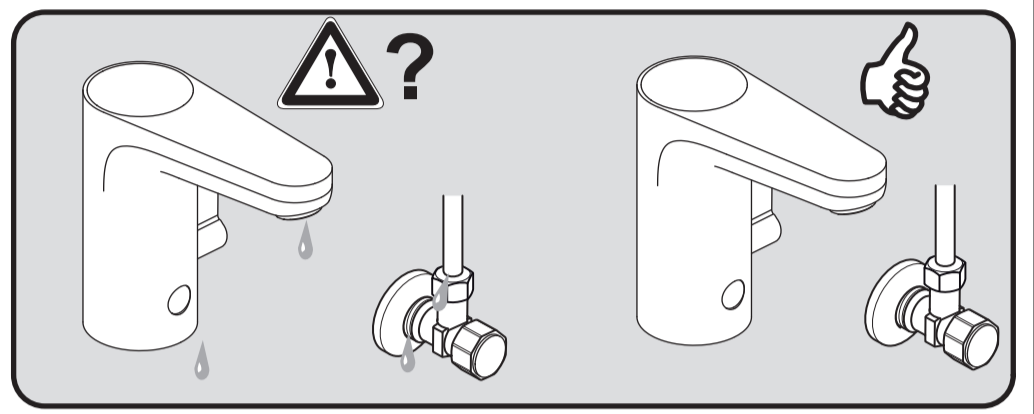

P bar				Q (3 bar)
	T °C				l/min 4,7