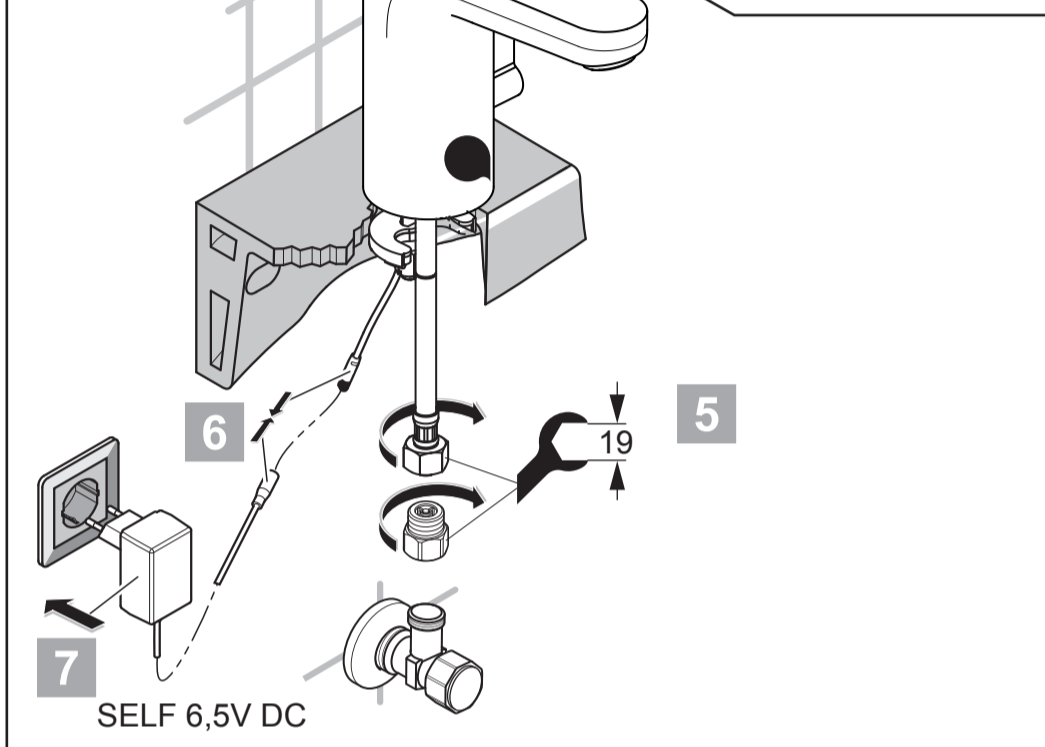

P bar				Q (3 bar)
	T °C				l/min 4,7