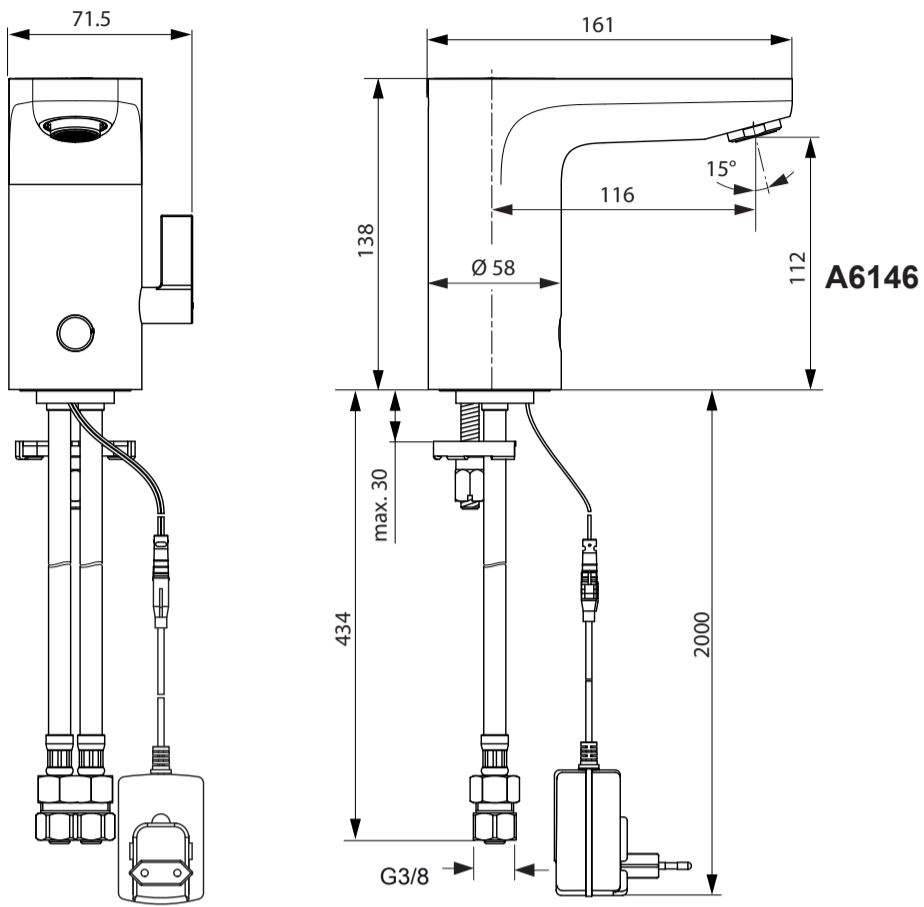

Model No.
 (BI20A-065092-I)

CERAPLUS
 A 6145 .. A 6146 ..

0518 / A 866 807
 (+ A 865 612)
 Made in Germany

6V Lithium
 CR-P2

Ideal Standard International NV
 Corporate Village - Gent Building
 Da Vincilaan 2
 1935 Zaventem
 Belgium

www.idealstandardinternational.com

	P bar				Q (3 bar)
	T °C				l/min 4,7