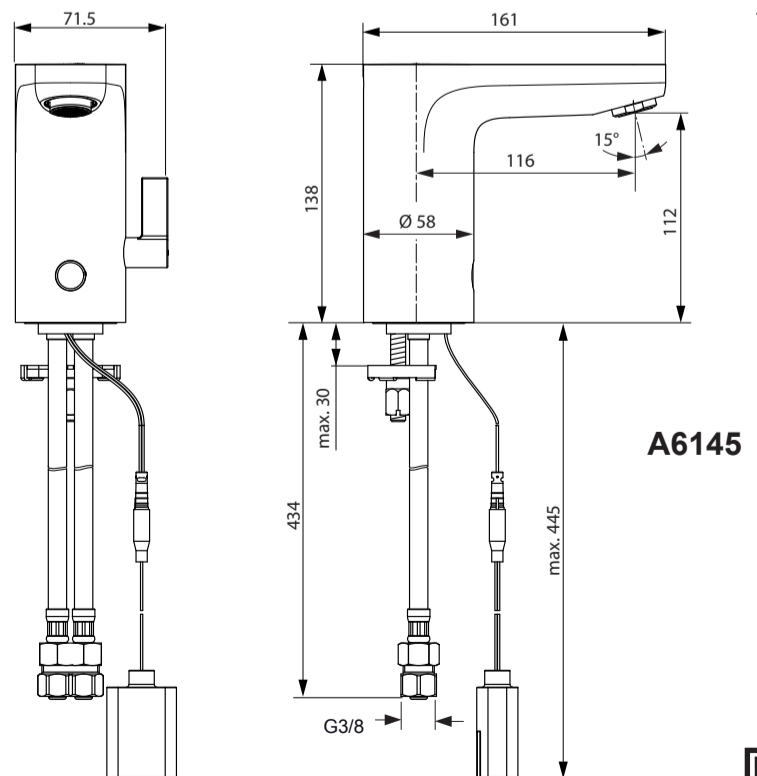

Model No.
 (BI20A-065092-I)

CERAPLUS
 A 6145 .. A 6146 ..

0518 / A 866 807
 (+ A 865 612)
 Made in Germany

6V Lithium
 CR-P2

Ideal Standard International NV
 Corporate Village - Gent Building
 Da Vincilaan 2
 1935 Zaventem
 Belgium

www.idealstandardinternational.com

	P bar				Q (3 bar)
	T °C				l/min 4,7