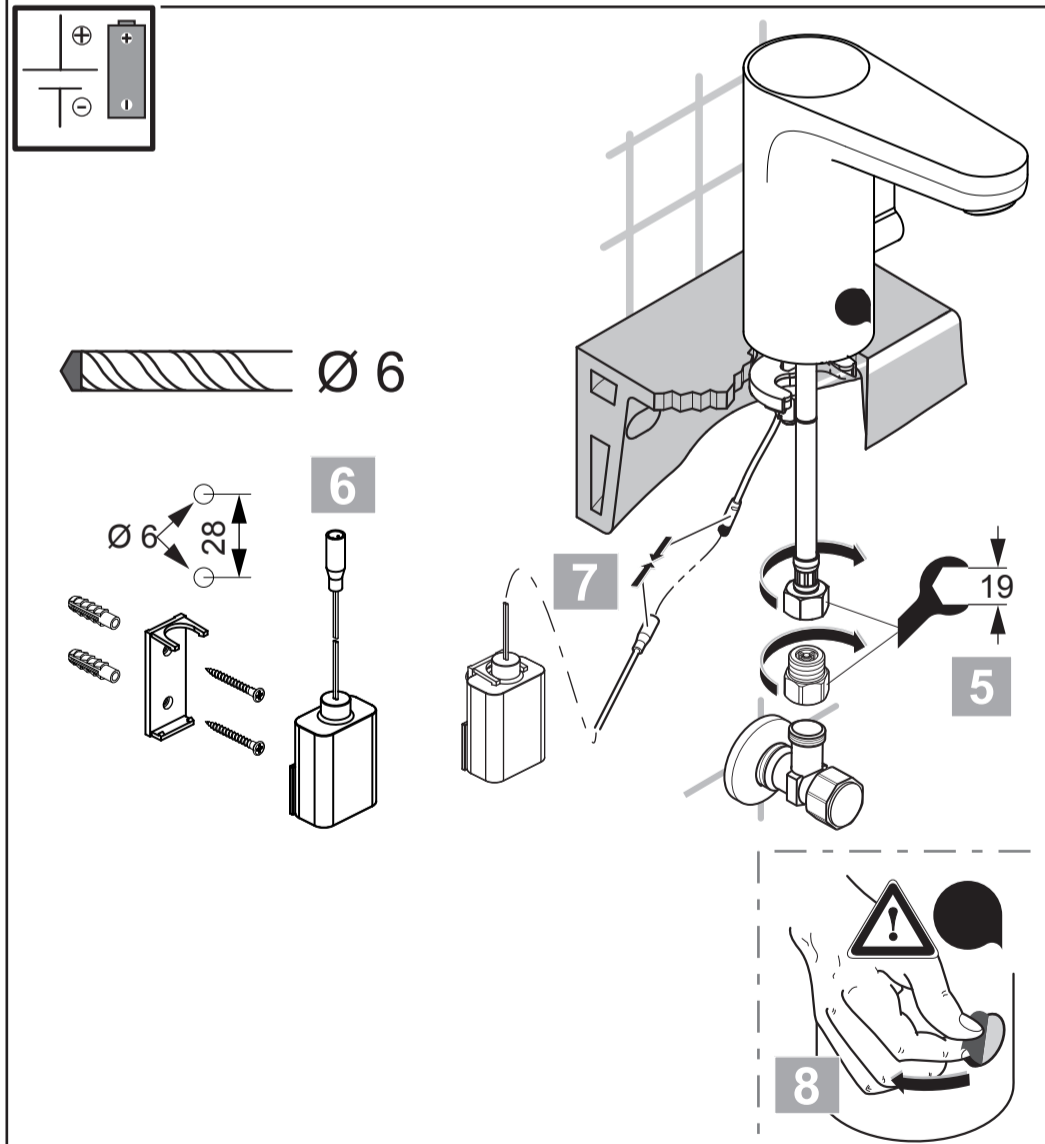

Model No.
 (BI20A-065092-I)

CERAPLUS
 A 6145 .. A 6146 ..

0518 / A 866 807
 (+ A 865 612)
 Made in Germany

6V Lithium
 CR-P2

Ideal Standard International NV
 Corporate Village - Gent Building
 Da Vincilaan 2
 1935 Zaventem
 Belgium

www.idealstandardinternational.com

	P bar				Q (3 bar)
	T °C				l/min 4,7