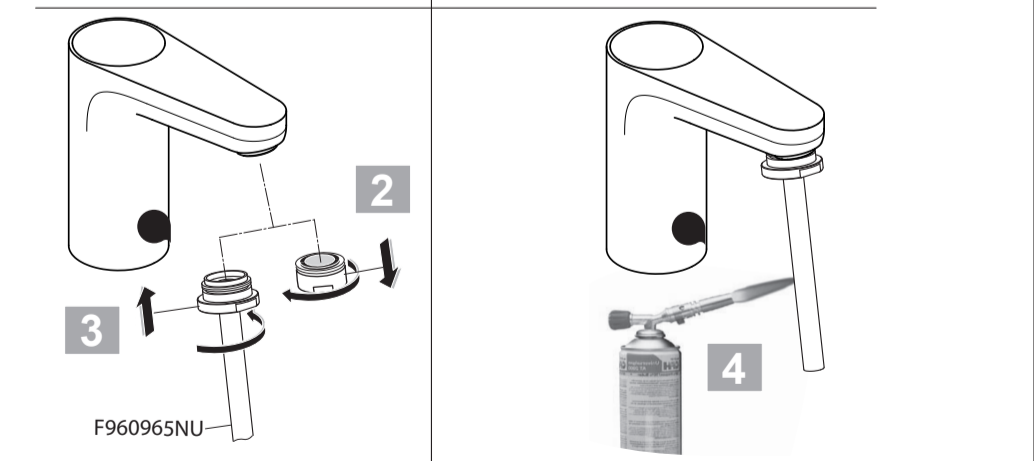

P bar				Q (3 bar)
	T °C				l/min 4,7