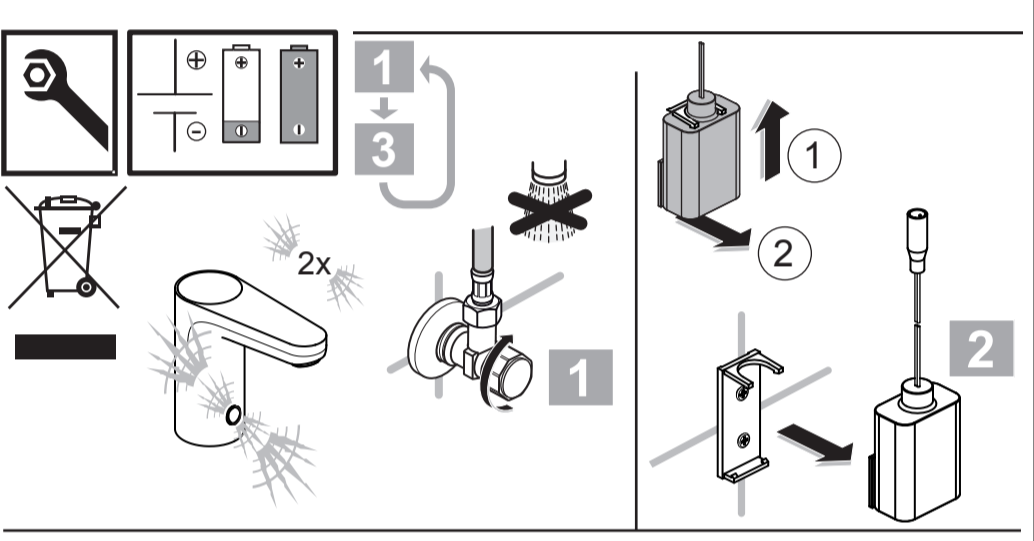

P bar				Q (3 bar)
	T °C				l/min 4,7