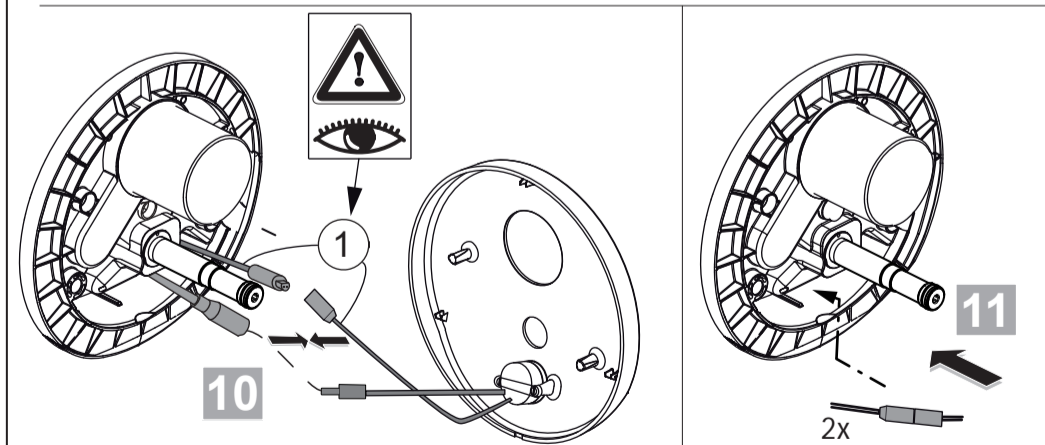

Ideal
 STANDARD

CeraPlus
 A 6150 .. A 6154 ..

0817 A 866 832
 (+ A 865 612)
 Made in Germany

	P	bar		MAX. 8		5		Q	(3 bar)
	T	°C		MAX. 80		65			l/min
						55			8