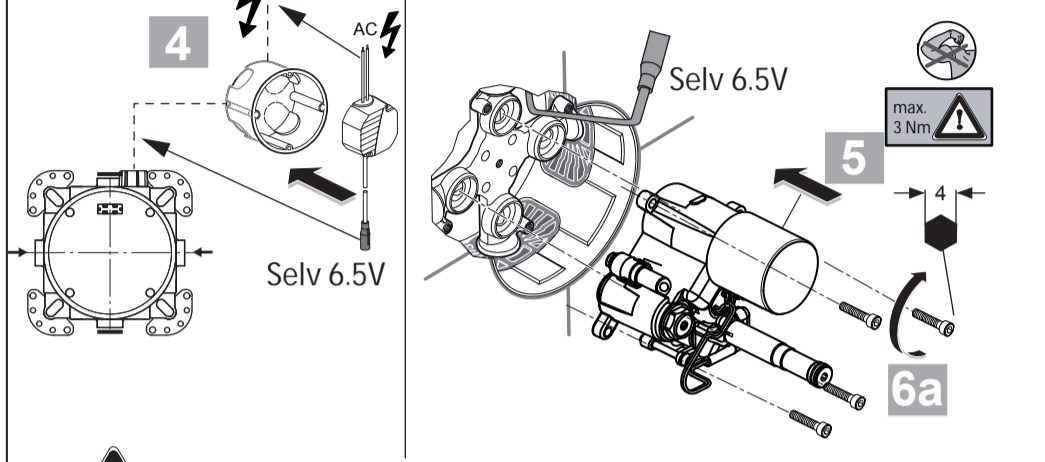

Ideal
 STANDARD

CeraPlus
 A 6150 .. A 6154 ..

0817 A 866 832
 (+ A 865 612)
 Made in Germany

	P	bar		MAX. 8		5		Q	(3 bar)
	T	°C		MAX. 80		65			l/min
						55			8