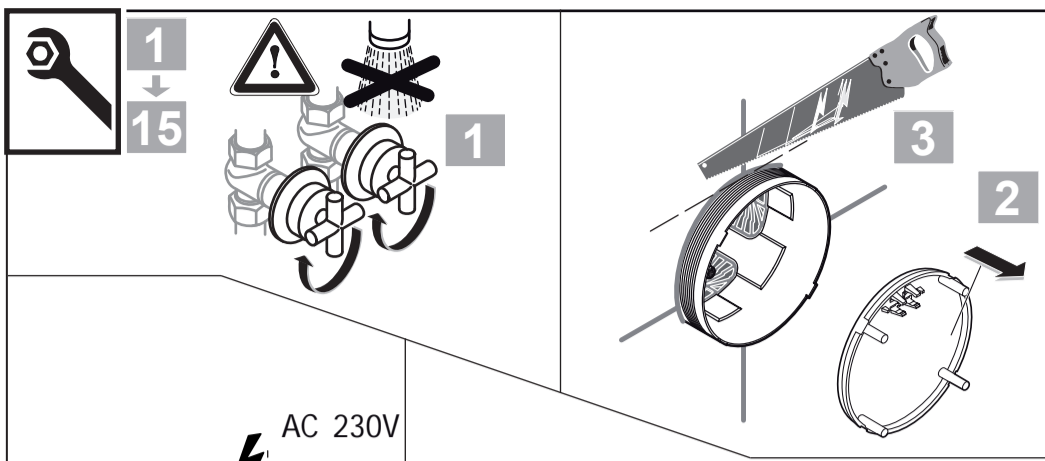

Ideal
 STANDARD

CeraPlus
 A 6150 .. A 6154 ..

0817 A 866 832
 (+ A 865 612)
 Made in Germany

	P	bar		MAX. 8		5		Q	(3 bar)
	T	°C		MAX. 80		65			l/min
						55			8