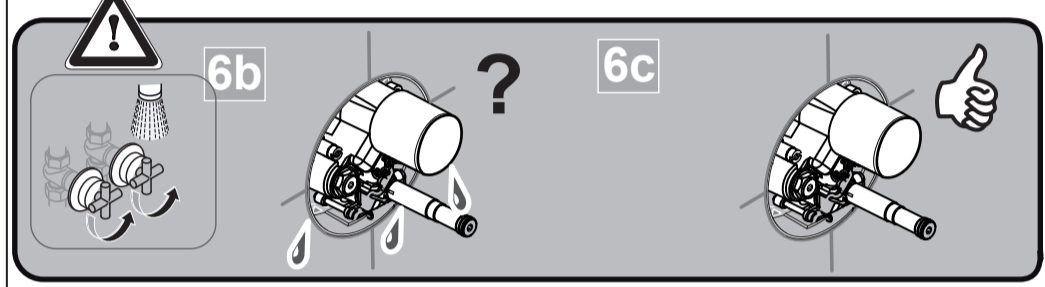

Ideal
 STANDARD

CeraPlus
 A 6150 .. A 6154 ..

0817 A 866 832
 (+ A 865 612)
 Made in Germany

	P	bar		MAX. 8		5		Q	(3 bar)
	T	°C		MAX. 80		65			l/min
						55			8