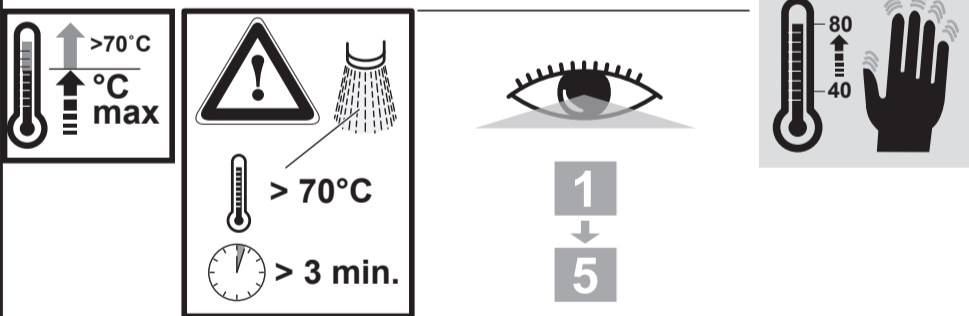

Spare Parts / Ersatzteile / Pièces de recharge / Pezzi di Ricambio / Piezas de requesto /
Parte de reposição / Reserveonderdelen / Reservdelar / Reservedeler / Varaosat /
Vraosat / Varahlutir / Ανταλλακτικά / Yedek Parçalar / Náhradní díly / Náhradné diely /
Nadomestni deli / Резервни части / Запчасти / Części Zapasowe / Piese de schimb
/ Rendelhető alkatrészek / Запасні частини / Reservni delovi / Резервни делови /
Резервни делови / Atsarginių dalių / Tellitavad varuosad / Rezervju daļi

Ideal Standard International NV
Corporate Village - Gent Building
Da Vincilaan 2
1935 Zaventem
Belgium

www.idealstandardinternational.com