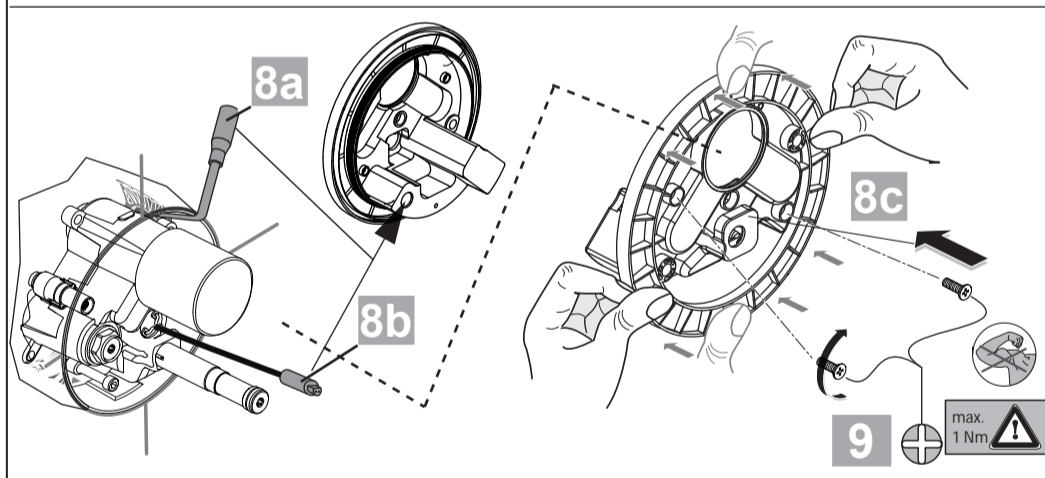

Ideal
 STANDARD

CeraPlus
 A 6150 .. A 6154 ..

0817 A 866 832
 (+ A 865 612)
 Made in Germany

	P	bar		MAX. 8		5		Q	(3 bar)
	T	°C		MAX. 80		65			l/min
						55			8