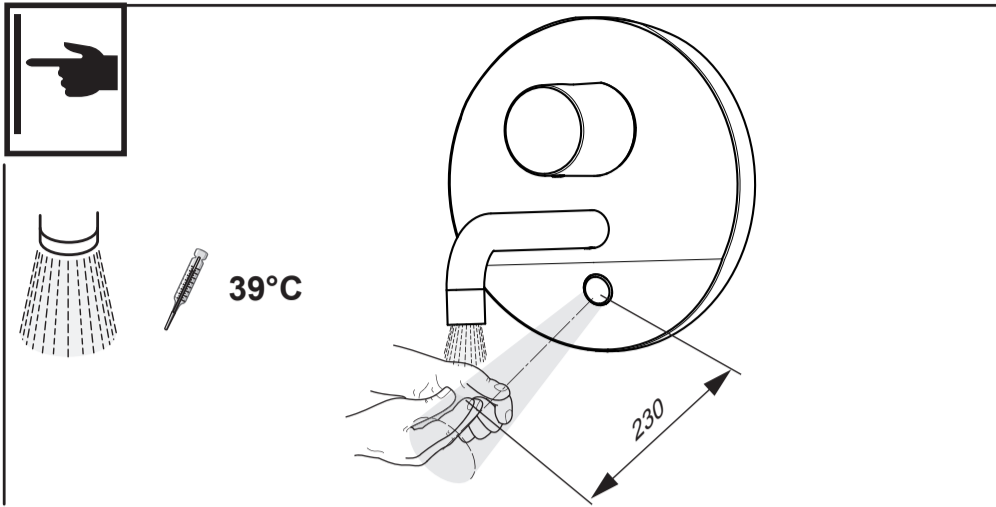

Spare Parts / Ersatzteile / Pièces de recharge / Pezzi di Ricambio / Piezas de requesto /
Parte de reposição / Reserveonderdelen / Reservdelar / Reservedeler / Varaosat /
Vraosat / Varahlutir / Ανταλλακτικά / Yedek Parçalar / Náhradní díly / Náhradné diely /
Nadomestni deli / Резервни части / Запчасти / Części Zapasowe / Piese de schimb
/ Rendelhető alkatrészek / Запасні частини / Reservni delovi / Резервни делови /
Резервни делови / Atsarginių dalių / Tellitavad varuosad / Rezervju daļi

Ideal Standard International NV
Corporate Village - Gent Building
Da Vincilaan 2
1935 Zaventem
Belgium

www.idealstandardinternational.com