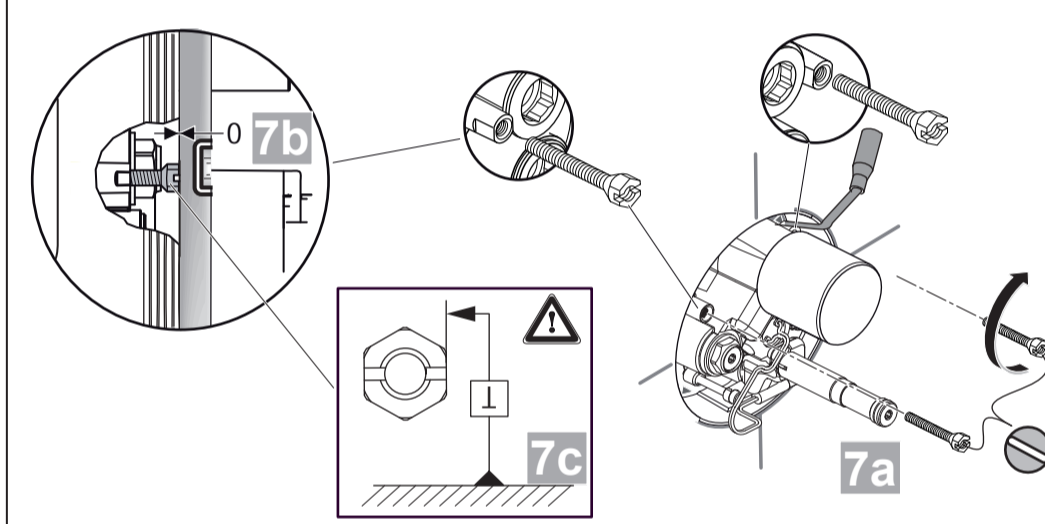

Ideal
 STANDARD

CeraPlus
 A 6150 .. A 6154 ..

0817 A 866 832
 (+ A 865 612)
 Made in Germany

	P	bar		MAX. 8		5		Q	(3 bar)
	T	°C		MAX. 80		65			l/min
						55			8