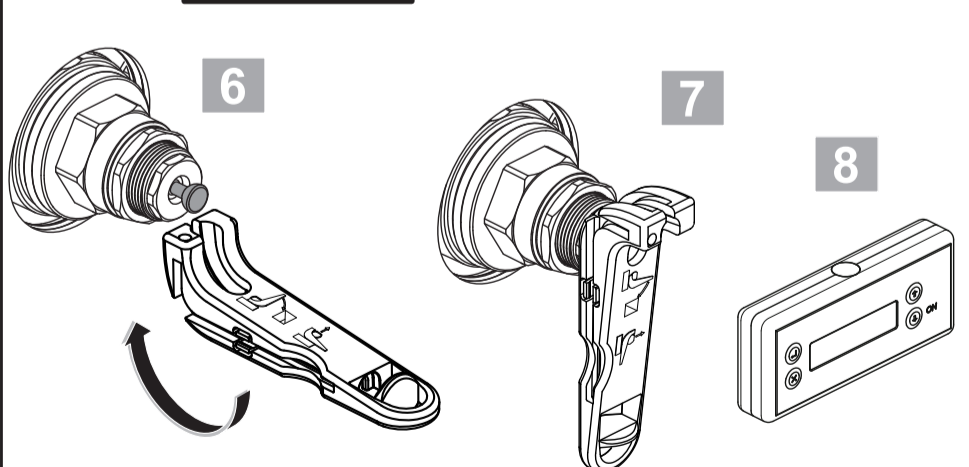

Spare Parts / Ersatzteile / Pièces de recharge / Pezzi di Ricambio / Piezas de requesto /
Parte de reposição / Reserveonderdelen / Reservdelar / Reservedeler / Varaosat /
Vraosat / Varahlutir / Ανταλλακτικά / Yedek Parçalar / Náhradní díly / Náhradné diely /
Nadomestni deli / Резервни части / Запчасти / Części Zapasowe / Piese de schimb
/ Rendelhető alkatrészek / Запасні частини / Reservni delovi / Резервни делови /
Резервни делови / Atsarginių dalių / Tellitavad varuosad / Rezervju daļi

Ideal Standard International NV
Corporate Village - Gent Building
Da Vincilaan 2
1935 Zaventem
Belgium

www.idealstandardinternational.com