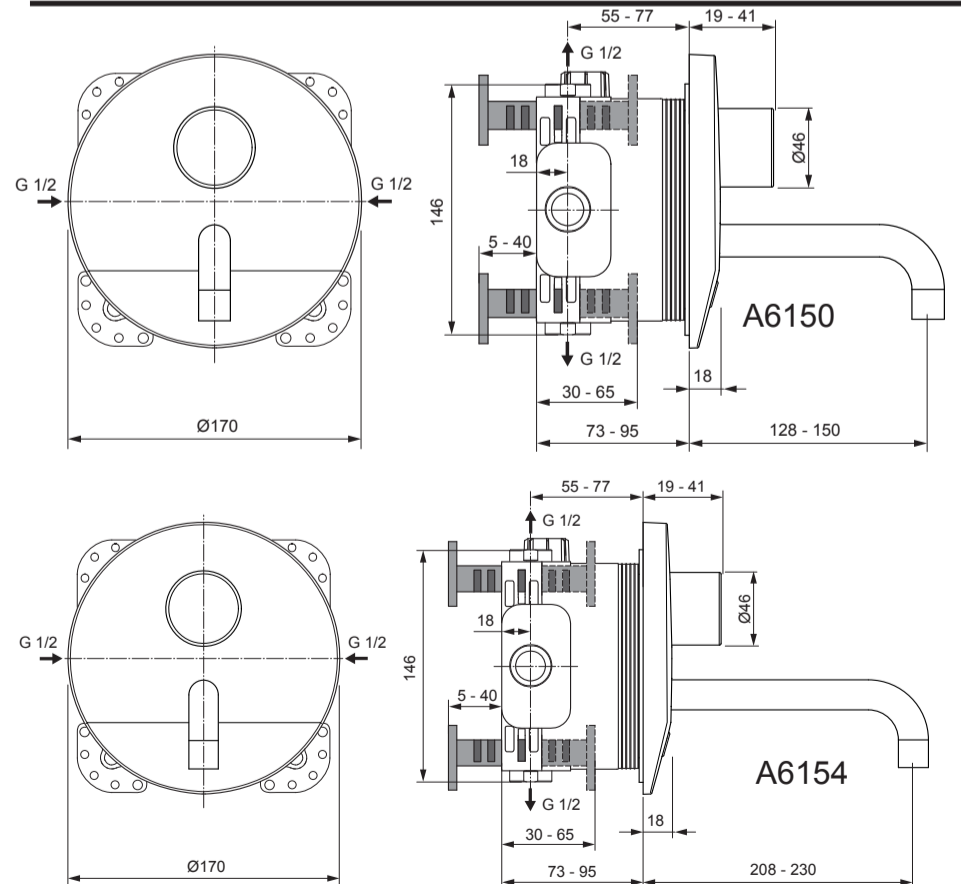

Ideal
 STANDARD

CeraPlus
 A 6150 .. A 6154 ..

0817 A 866 832
 (+ A 865 612)
 Made in Germany

	P	bar		MAX. 8		5		Q	(3 bar)
	T	°C		MAX. 80		65			l/min
						55			8