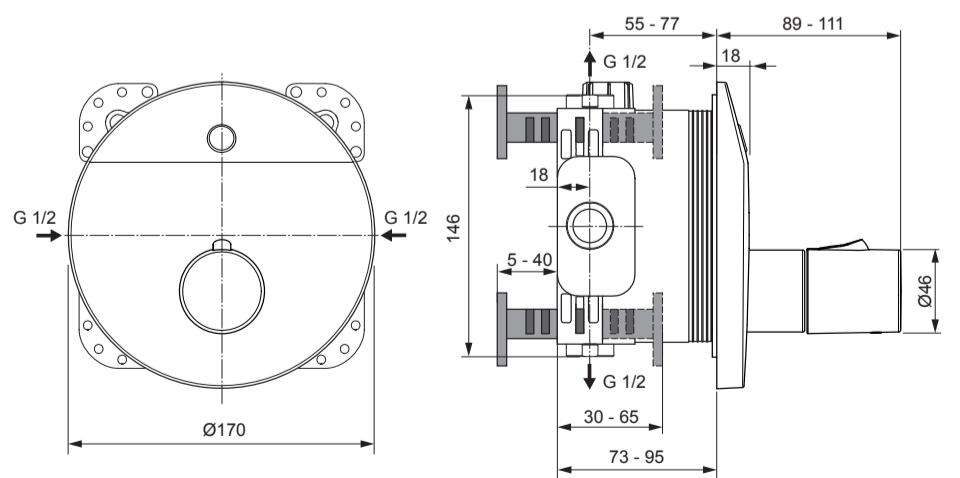

Ideal Standard International NV
Corporate Village - Gent Building
Da Vincilaan 2
1935 Zaventem
Belgium

www.idealstandardinternational.com