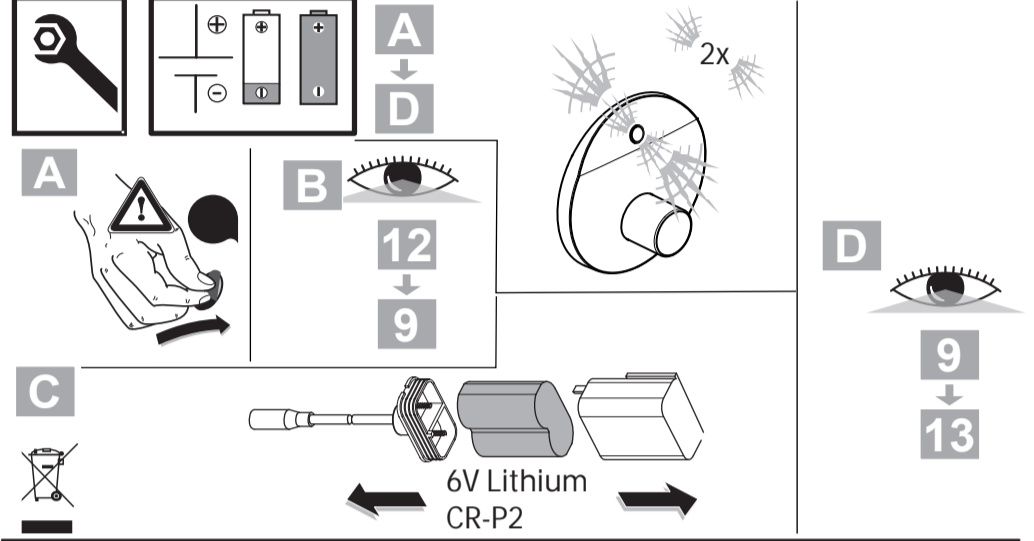

P	bar		MAX. 8		5		Q	(3 bar)
	T	°C		MAX. 80		65			l/min
						55			12