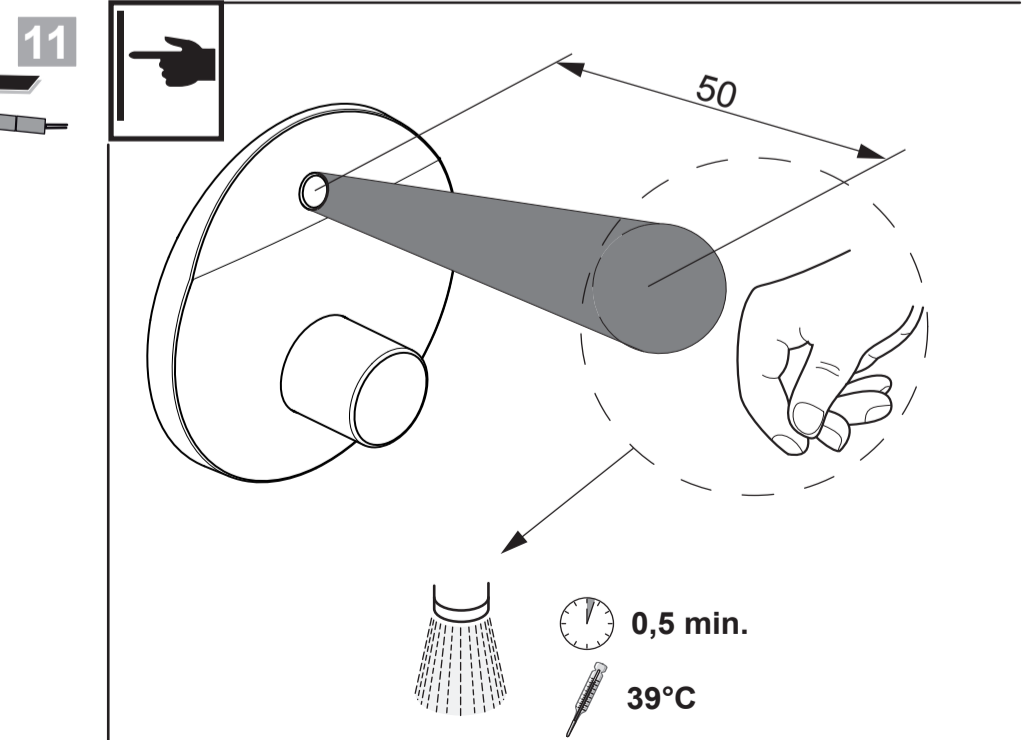

P	bar		MAX. 8		5		Q	(3 bar)
	T	°C		MAX. 80		65			l/min
						55			12