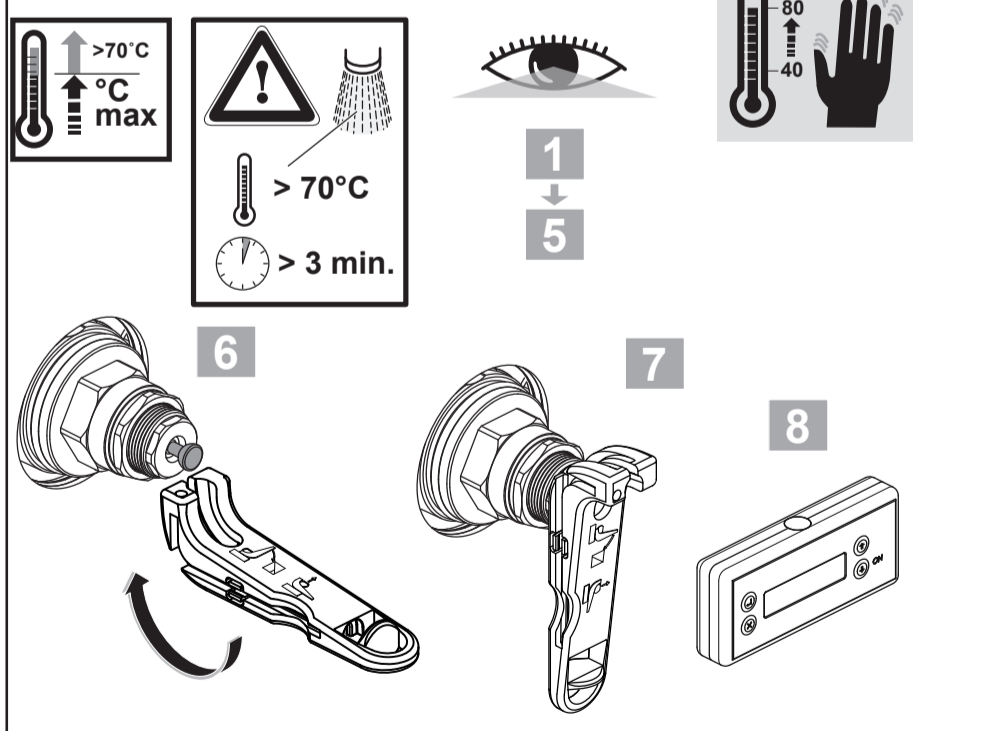

CeraPlus
A 6157 ..

0817 / A 866 837
(+ A 865 612)
Made in Germany