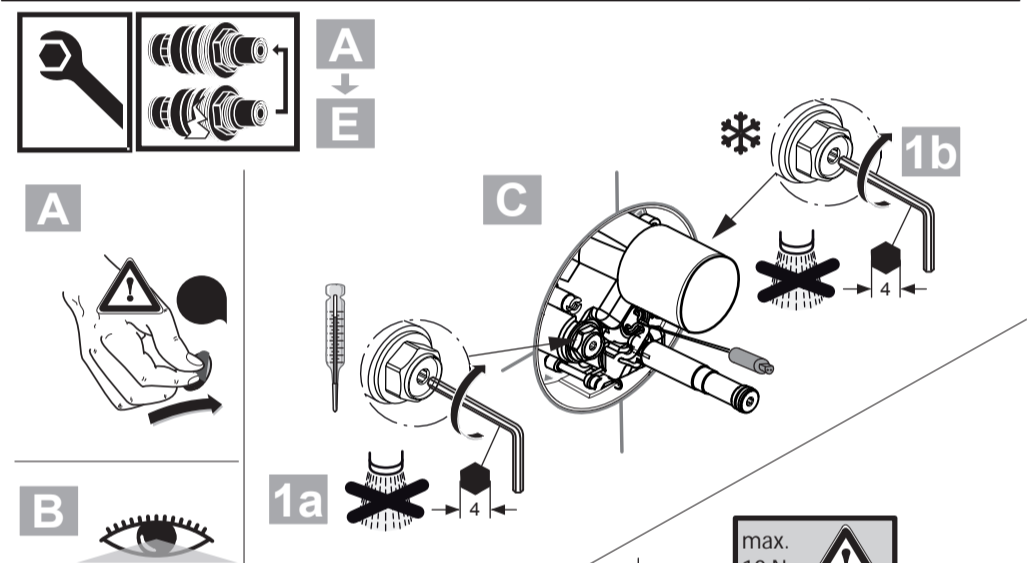

P	bar		MAX. 8		5		Q	(3 bar)
	T	°C		MAX. 80		65			l/min
						55			12