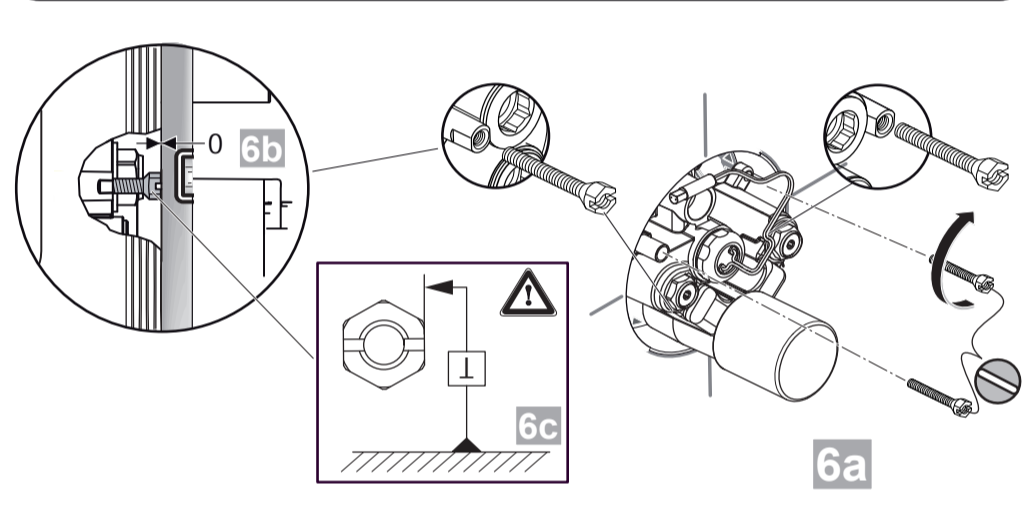

CeraPlus
A 6157 ..

0817 / A 866 837
(+ A 865 612)
Made in Germany

Ideal Standard International NV
 Corporate Village - Gent Building
 Da Vincilaan 2
 1935 Zaventem
 Belgium

www.idealstandardinternational.com