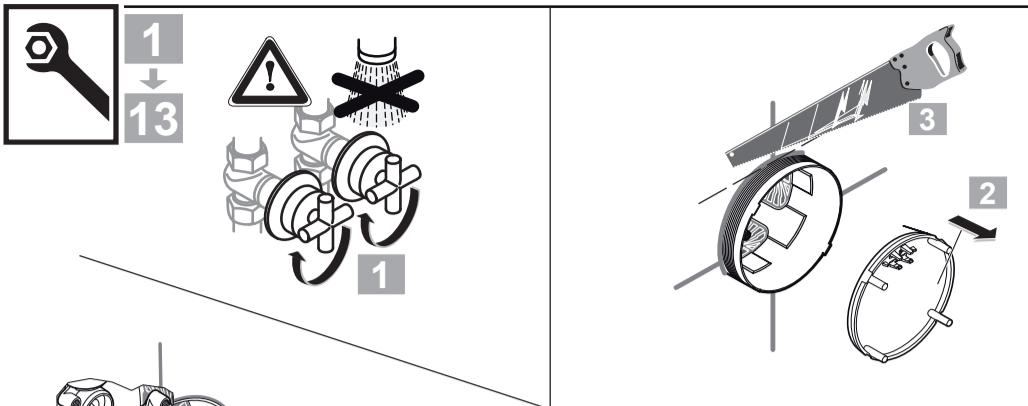

CeraPlus
A 6157 ..

0817 / A 866 837
(+ A 865 612)
Made in Germany

Ideal Standard International NV
 Corporate Village - Gent Building
 Da Vincilaan 2
 1935 Zaventem
 Belgium

www.idealstandardinternational.com