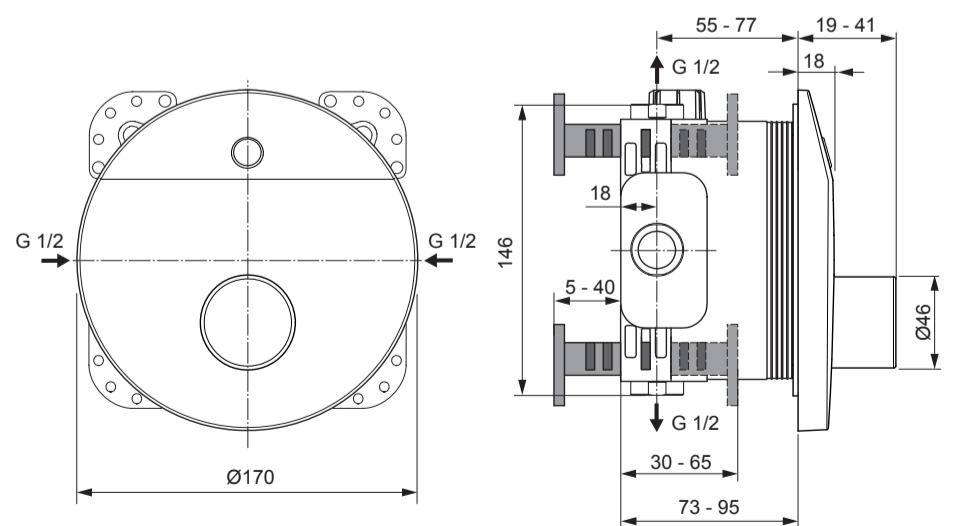

Ideal Standard International NV
Corporate Village - Gent Building
Da Vincilaan 2
1935 Zaventem
Belgium

www.idealstandardinternational.com